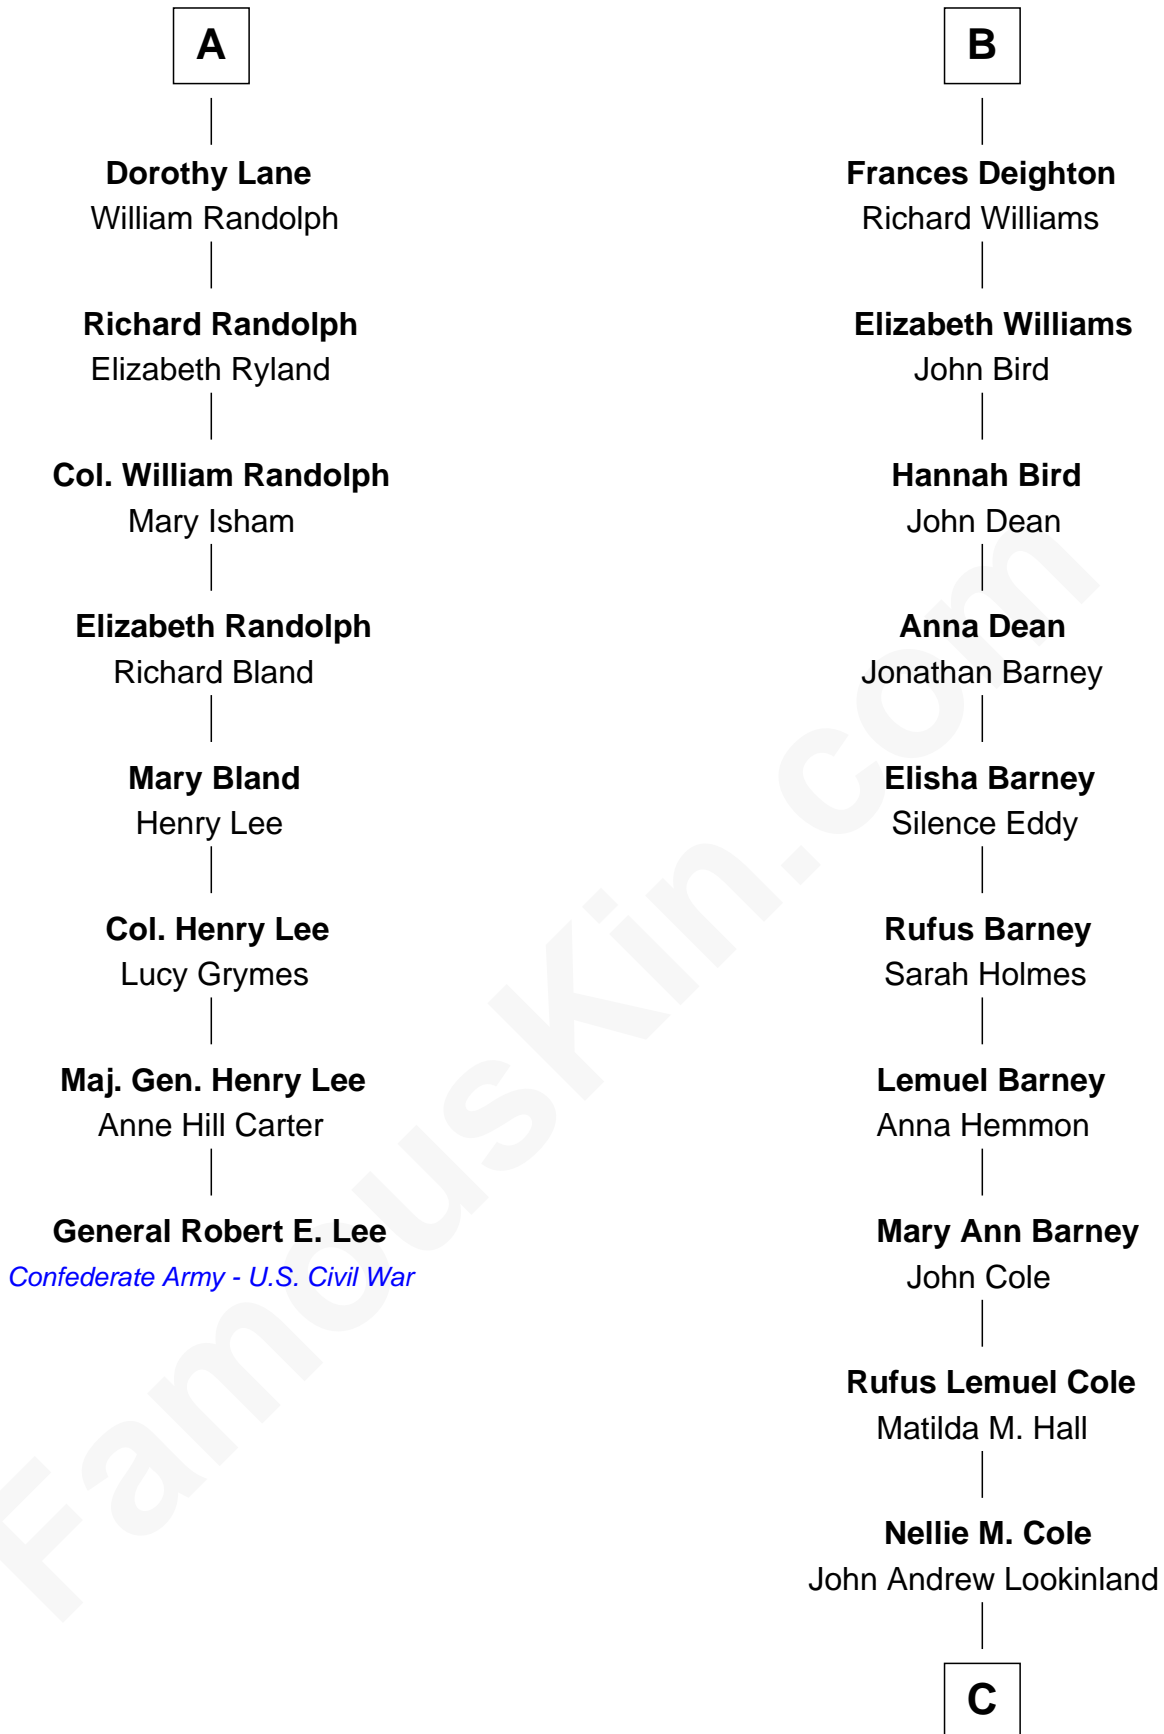

FamousKin.com Relationship Chart of

General Robert E. Lee

Confederate Army - U.S. Civil War

14th cousin 5 times removed of

Michael Lookinland

TV Actor

Sir Thomas Mowbray

Elizabeth Fitzalan

Margaret Mowbray

Sir Robert Howard

Katherine Howard

Sir Edward Neville

Catherine Neville

Robert Tanfield

William Tanfield

Elizabeth Stavely

Henry Lygon

Elizabeth Lygon

Edward Bassett

Jane Bassett

John Deighton

B

C

—
Orrin Paul Lookinland

Madeline Tait

—
Paul Russell Lookinland

Karen Ruth McKinney

—
Michael Lookinland

TV Actor

FamousKin.com