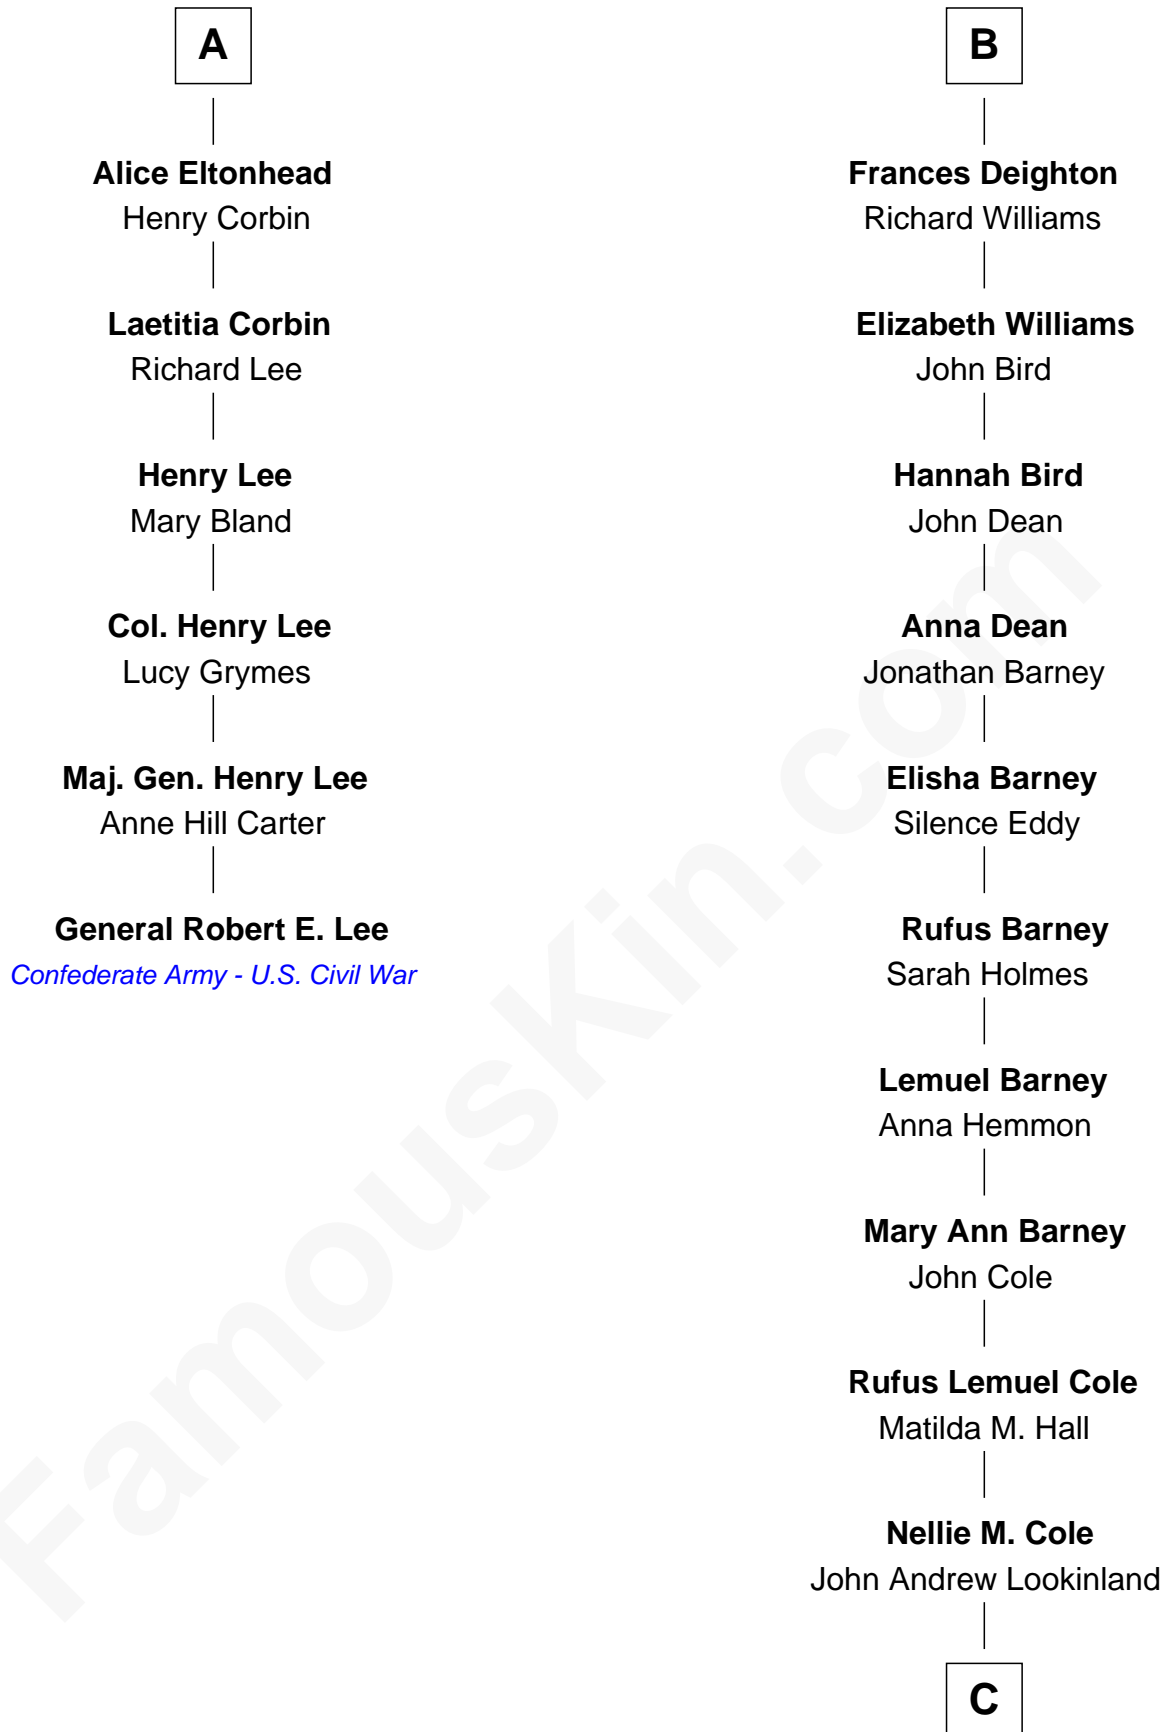

FamousKin.com Relationship Chart of

General Robert E. Lee

Confederate Army - U.S. Civil War

12th cousin 7 times removed of

Michael Lookinland

TV Actor

C

Orrin Paul Lookinland

Madeline Tait

Paul Russell Lookinland

Karen Ruth McKinney

Michael Lookinland

TV Actor

FamousKin.com