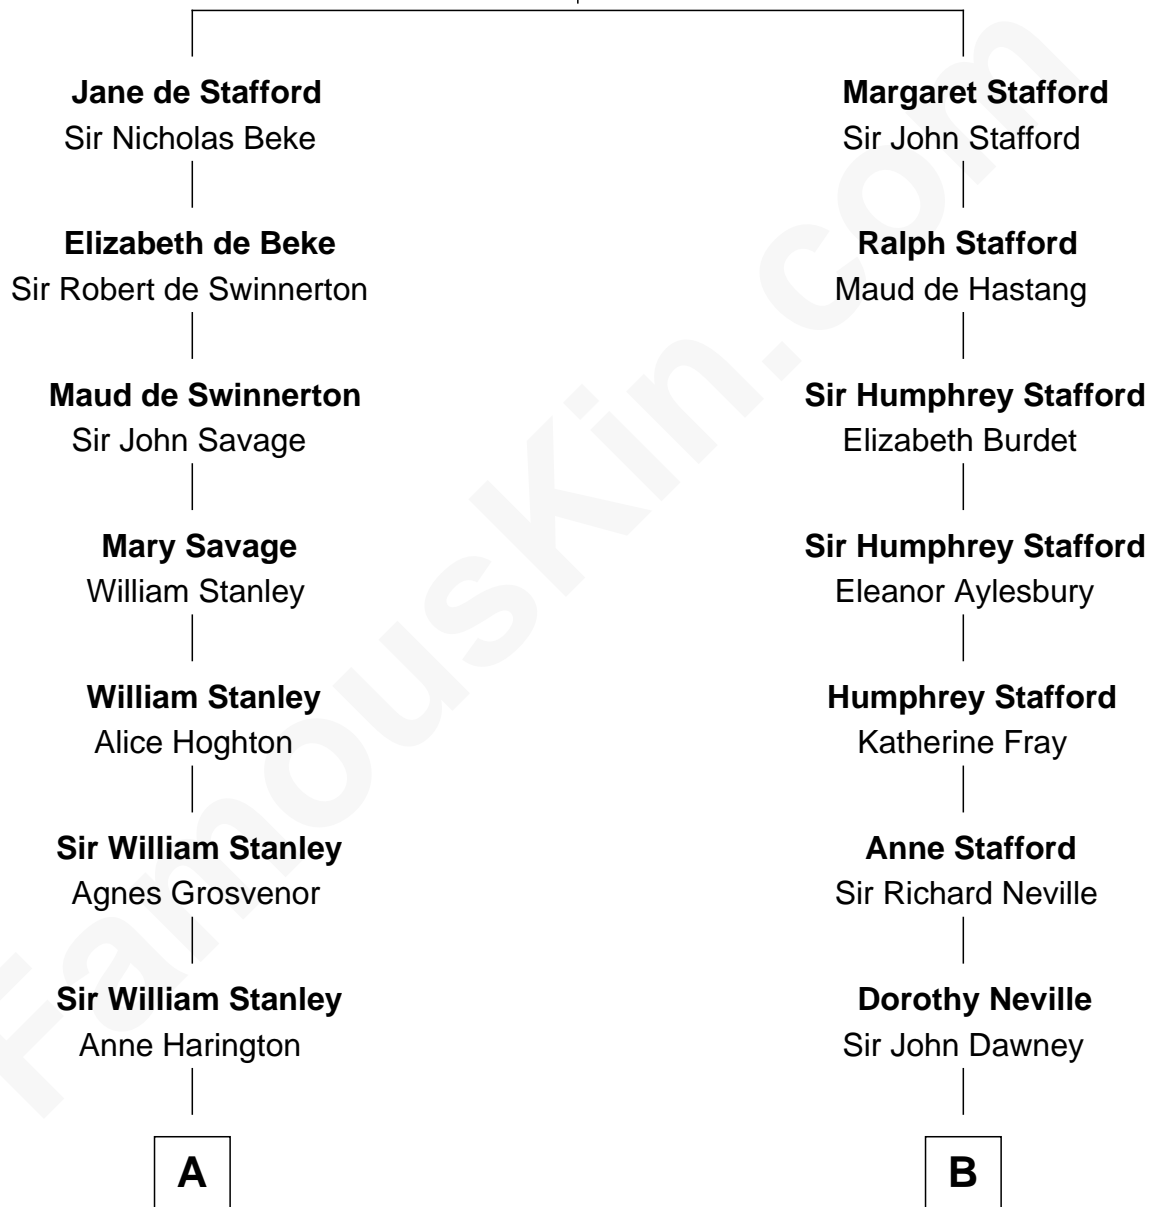

FamousKin.com Relationship Chart of

General Robert E. Lee

Confederate Army - U.S. Civil War

15th cousin 6 times removed of

Parker Stevenson

TV and Movie Actor

Ralph de Stafford
Katherine de Hastang

C

Col. Joseph Hancock Taylor

Mary Montgomery Meigs

Evelyn Taylor

Eli Kirk Price

Philip Price

Sarah Meade Harrison

Sarah Meade Price

Richard Stevenson Parker