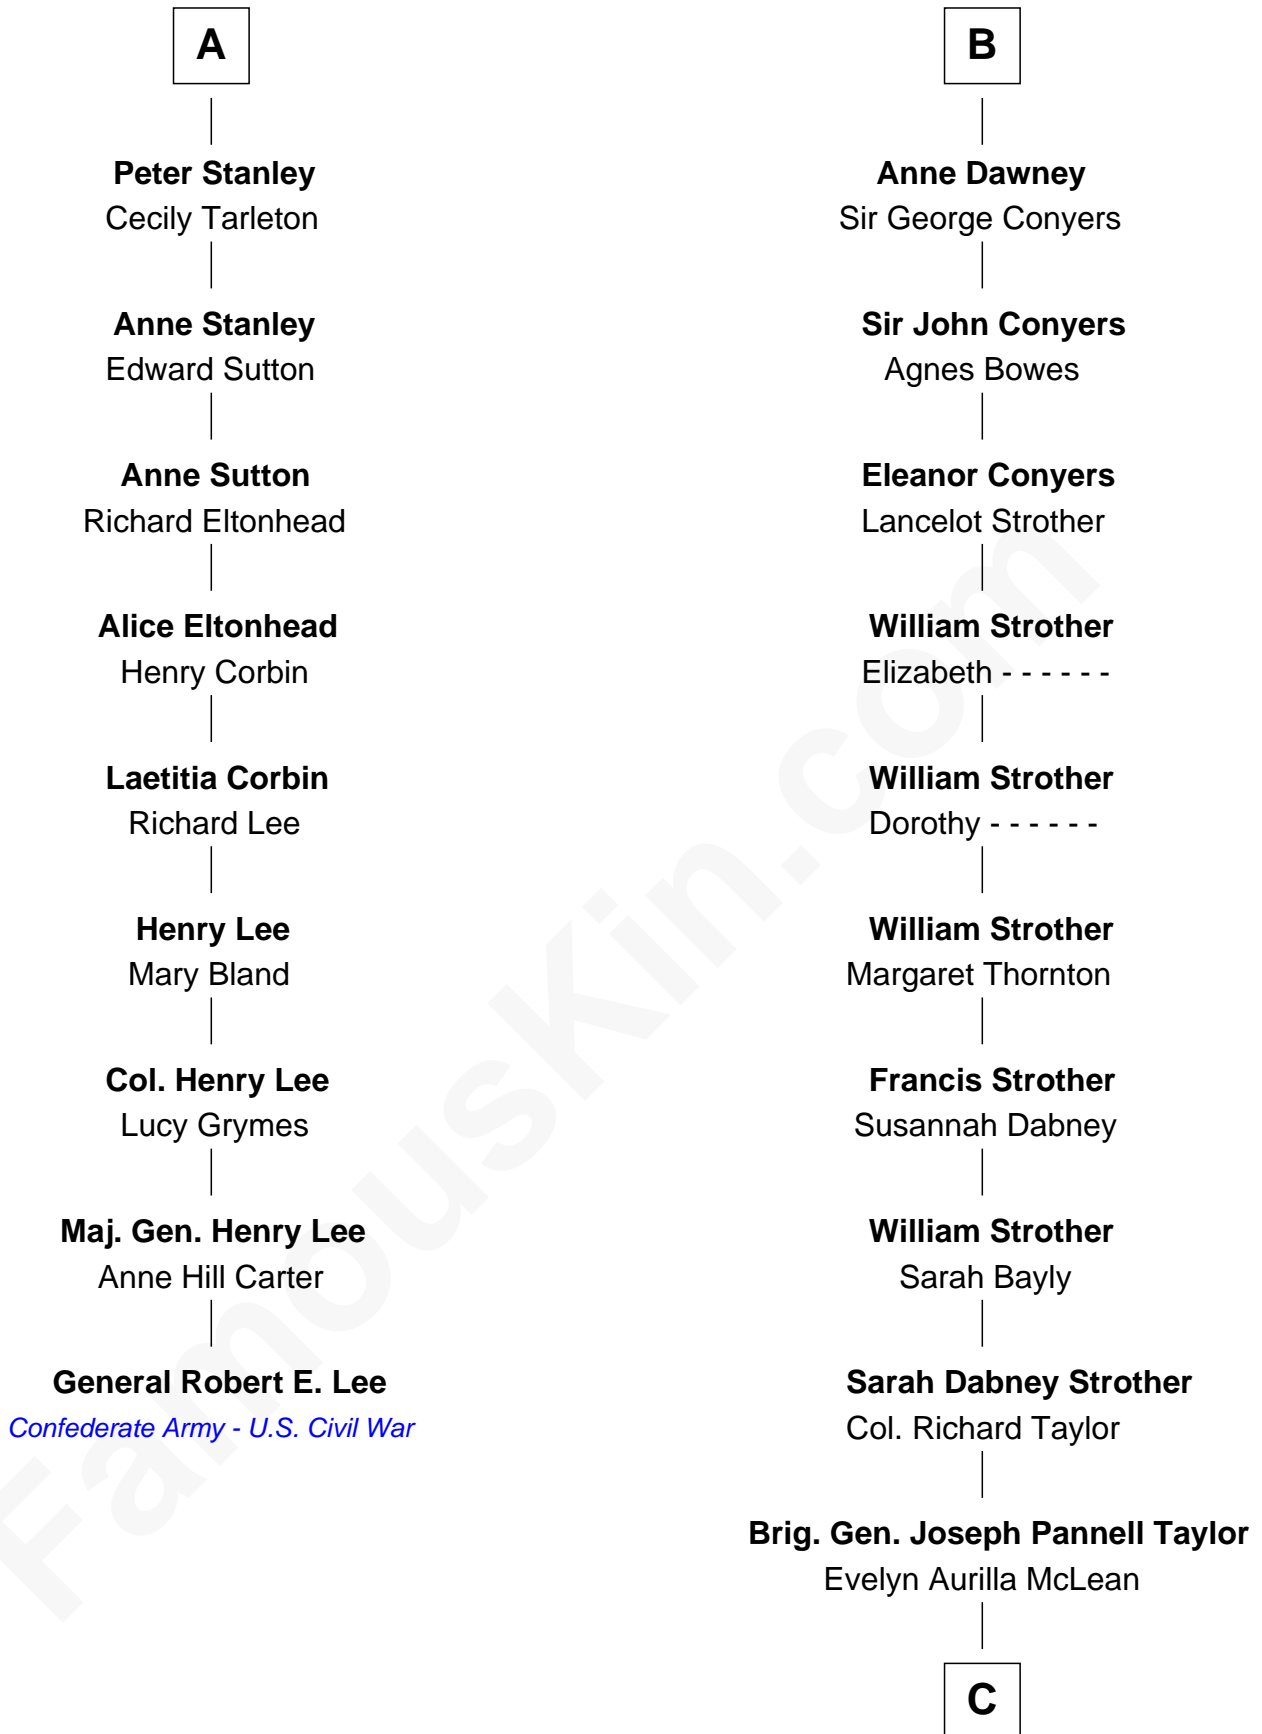

FamousKin.com Relationship Chart of

General Robert E. Lee

Confederate Army - U.S. Civil War

15th cousin 6 times removed of

Parker Stevenson

TV and Movie Actor

Ralph de Stafford
Katherine de Hastang

C

Col. Joseph Hancock Taylor

Mary Montgomery Meigs

Evelyn Taylor

Eli Kirk Price

Philip Price

Sarah Meade Harrison

Sarah Meade Price

Richard Stevenson Parker