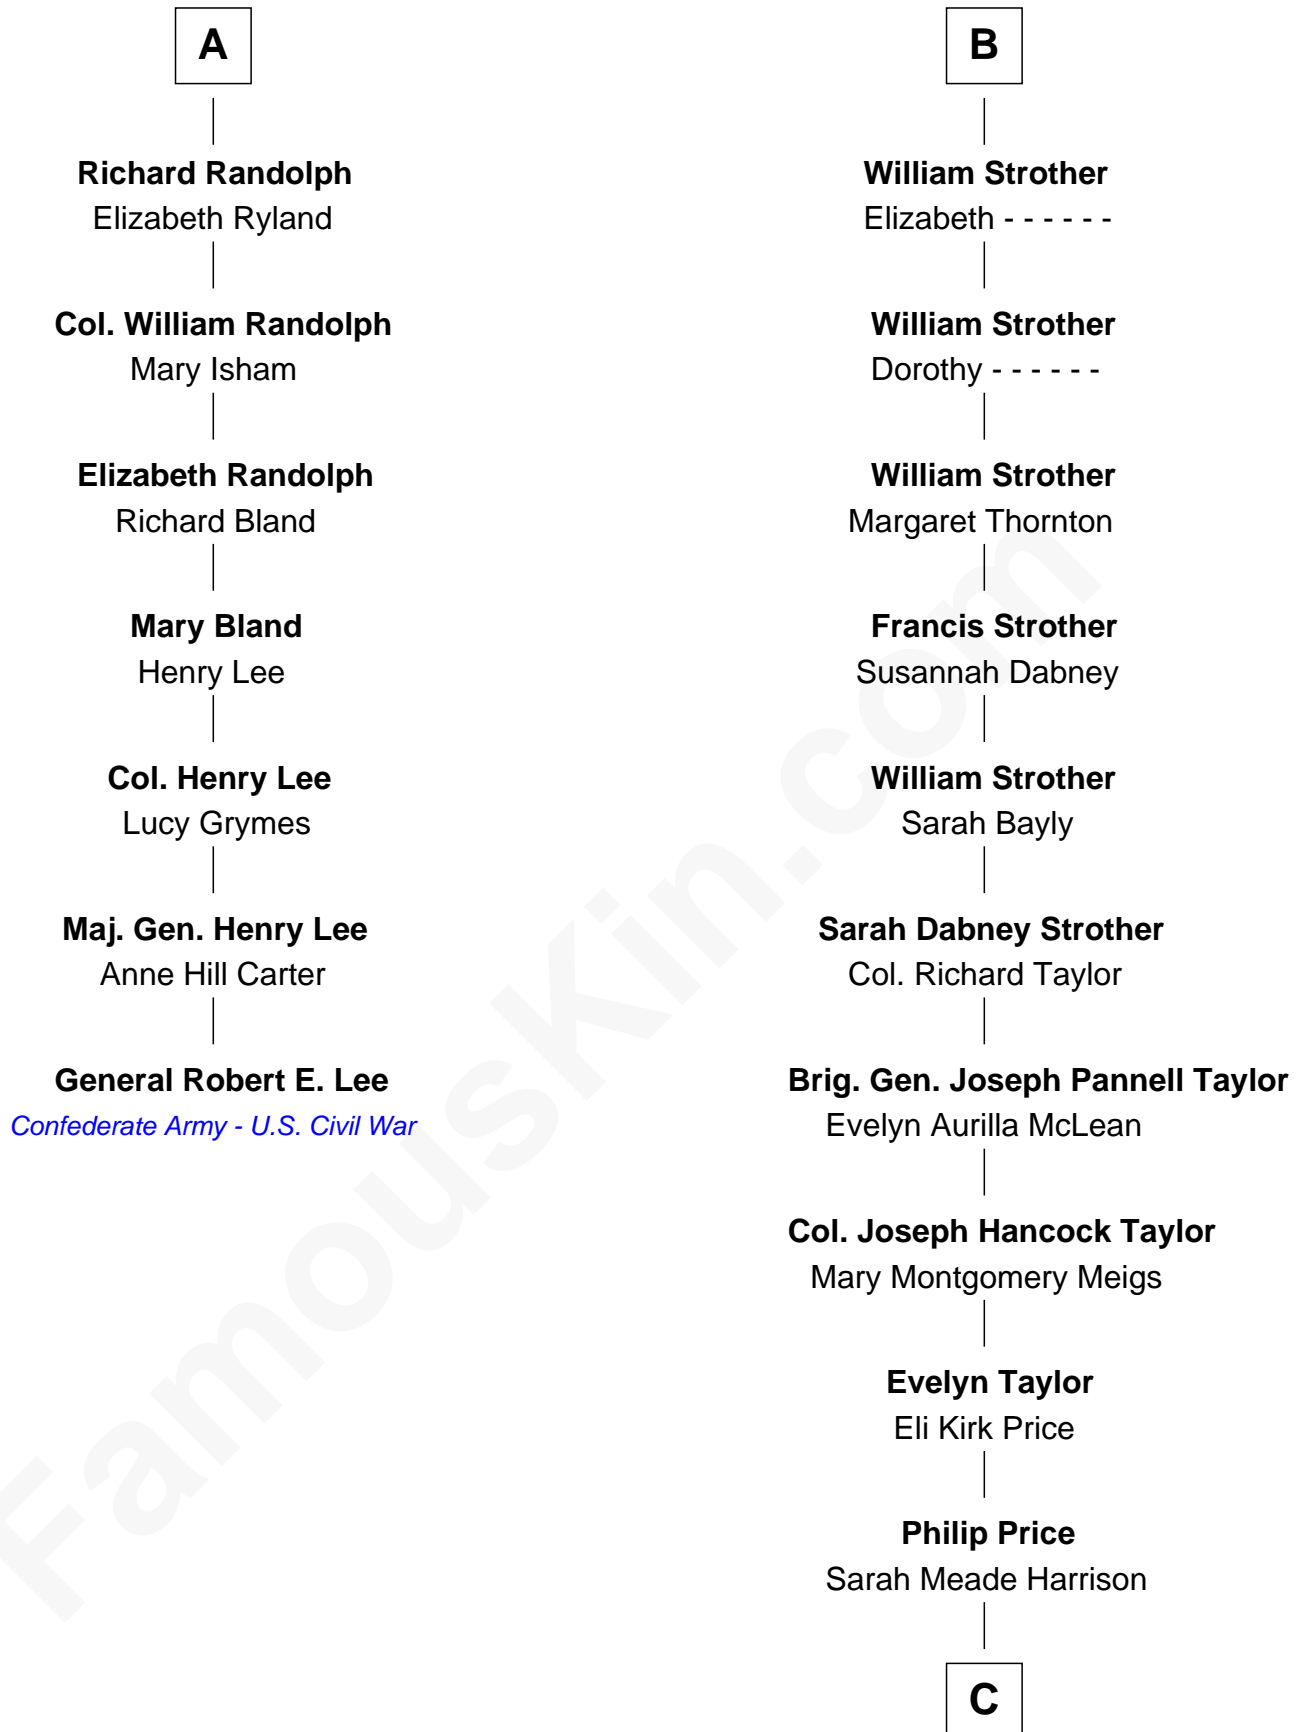

FamousKin.com Relationship Chart of

General Robert E. Lee

Confederate Army - U.S. Civil War

13th cousin 5 times removed of

Parker Stevenson

TV and Movie Actor

Sir Ralph Neville

Joan Beaufort

Anne Tanfield

Clement Vincent

Elizabeth Vincent

Richard Lane

Dorothy Lane

William Randolph

A

George Neville

Sir George Conyers

Sir John Conyers

Agnes Bowes

Eleanor Conyers

Lancelot Strother

B

C

Sarah Meade Price
Richard Stevenson Parker