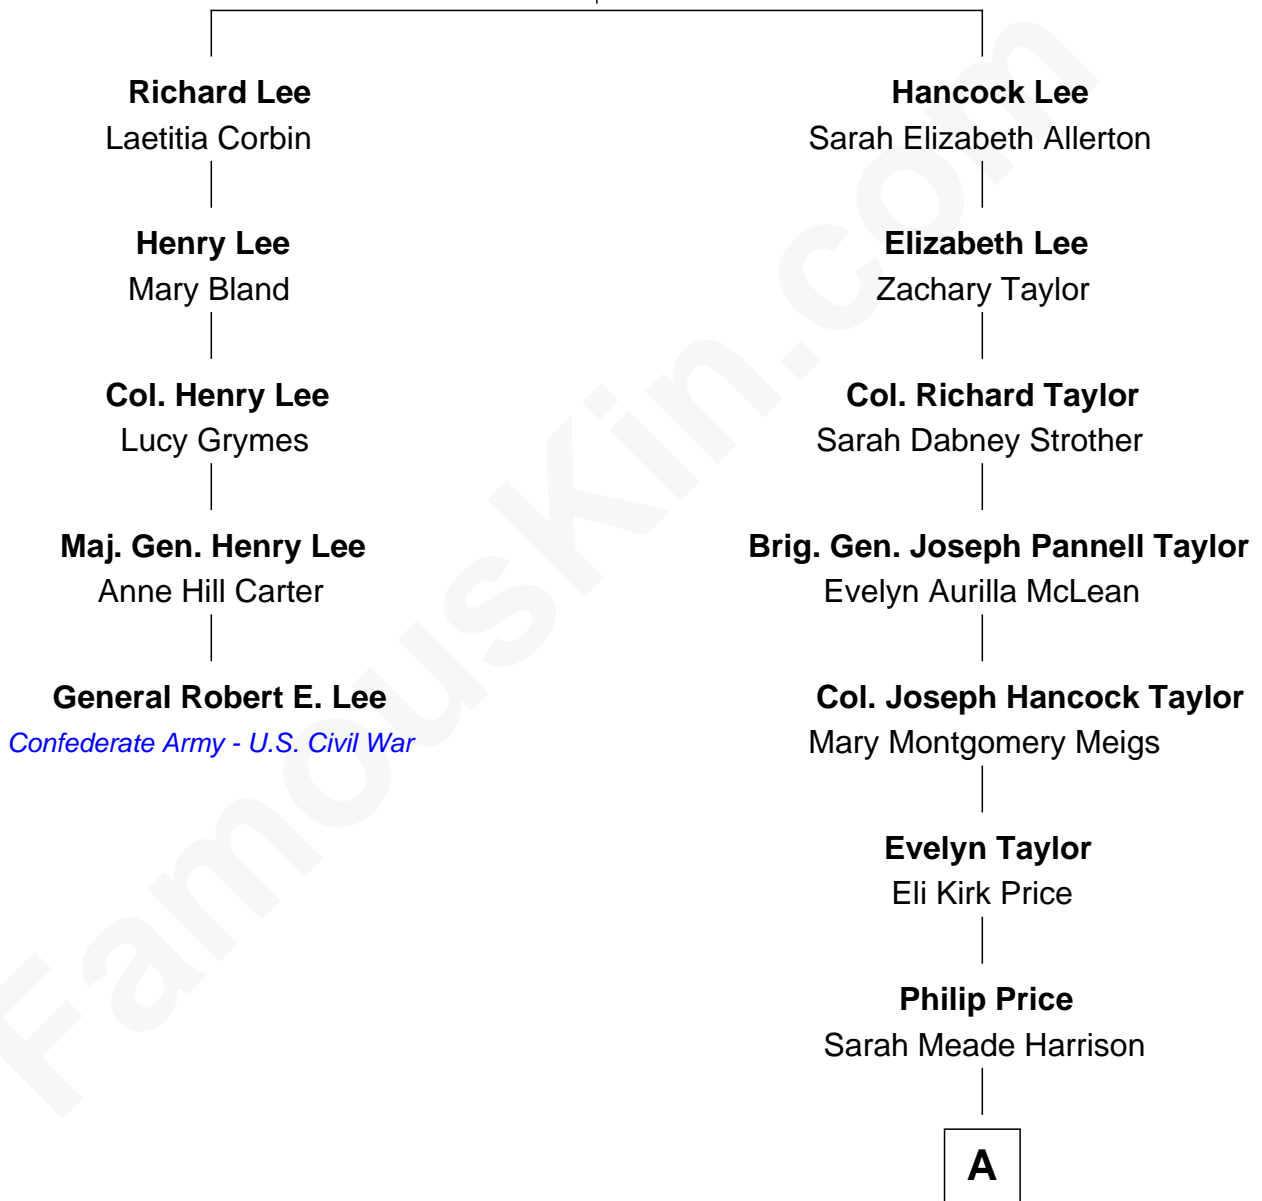

FamousKin.com Relationship Chart of

General Robert E. Lee

Confederate Army - U.S. Civil War

4th cousin 4 times removed of

Parker Stevenson

TV and Movie Actor

Col. Richard Lee

Anne Constable

A

—
Sarah Meade Price
Richard Stevenson Parker

—
Parker Stevenson
TV and Movie Actor

FamousKin.com