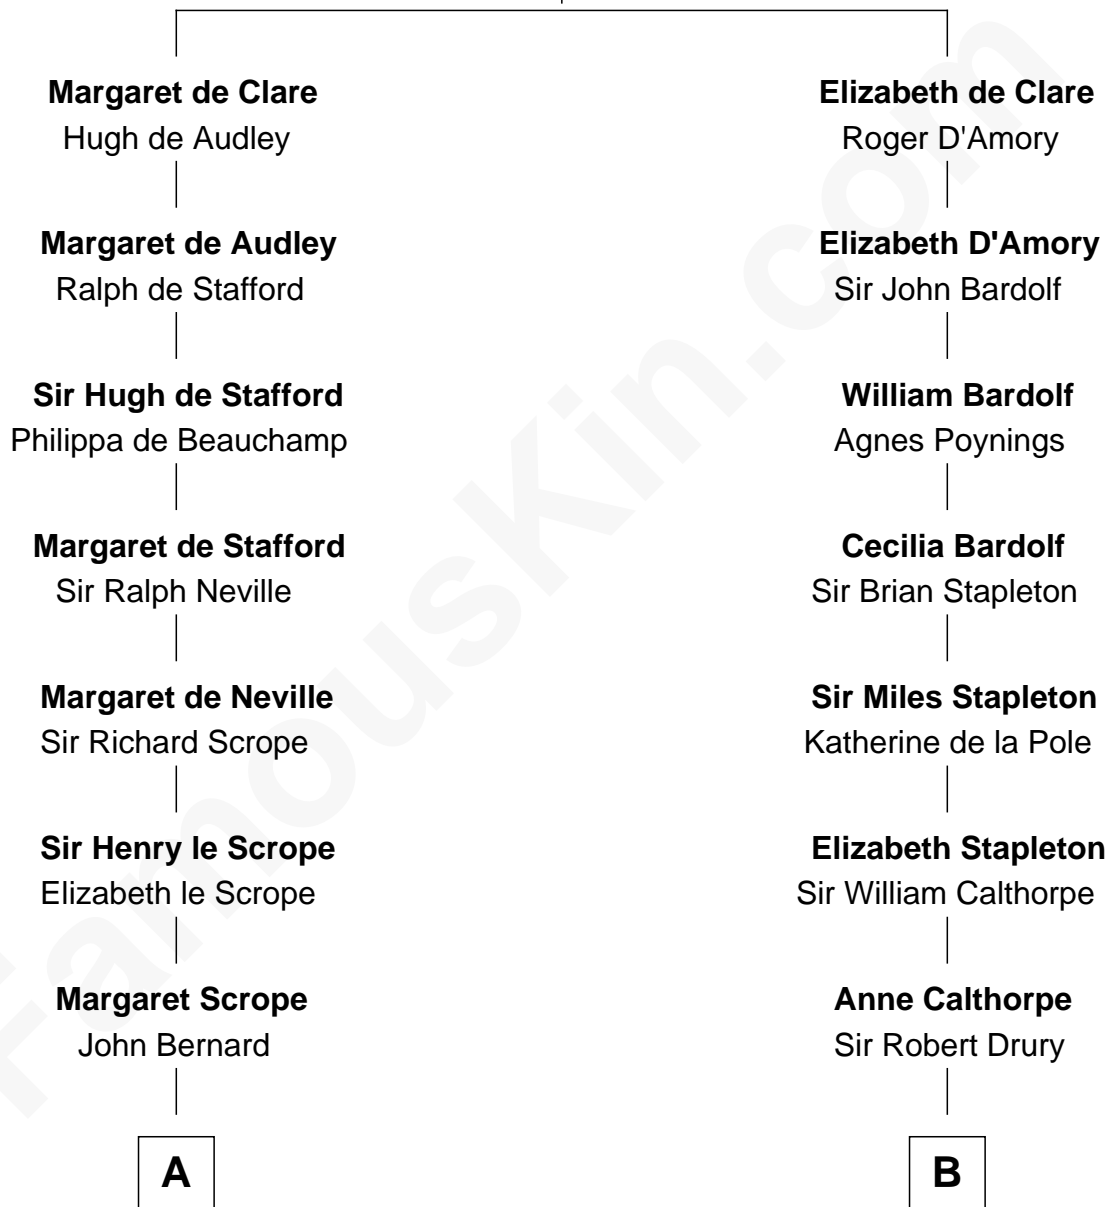

FamousKin.com Relationship Chart of

General Robert E. Lee

Confederate Army - U.S. Civil War

17th cousin 4 times removed of

Bob Moore

Co-Founder, Bob's Red Mill

Sir Gilbert de Clare

Joan of Acre

C

Morris Fox

Sarah A. Smith

Violette Fox

Daniel Francis Learnard

Clinton Morris Learnard

Gertrude Maud Yost

Doris Dell Learnard

Kenneth Earl Moore

Bob Moore

Co-Founder, Bob's Red Mill