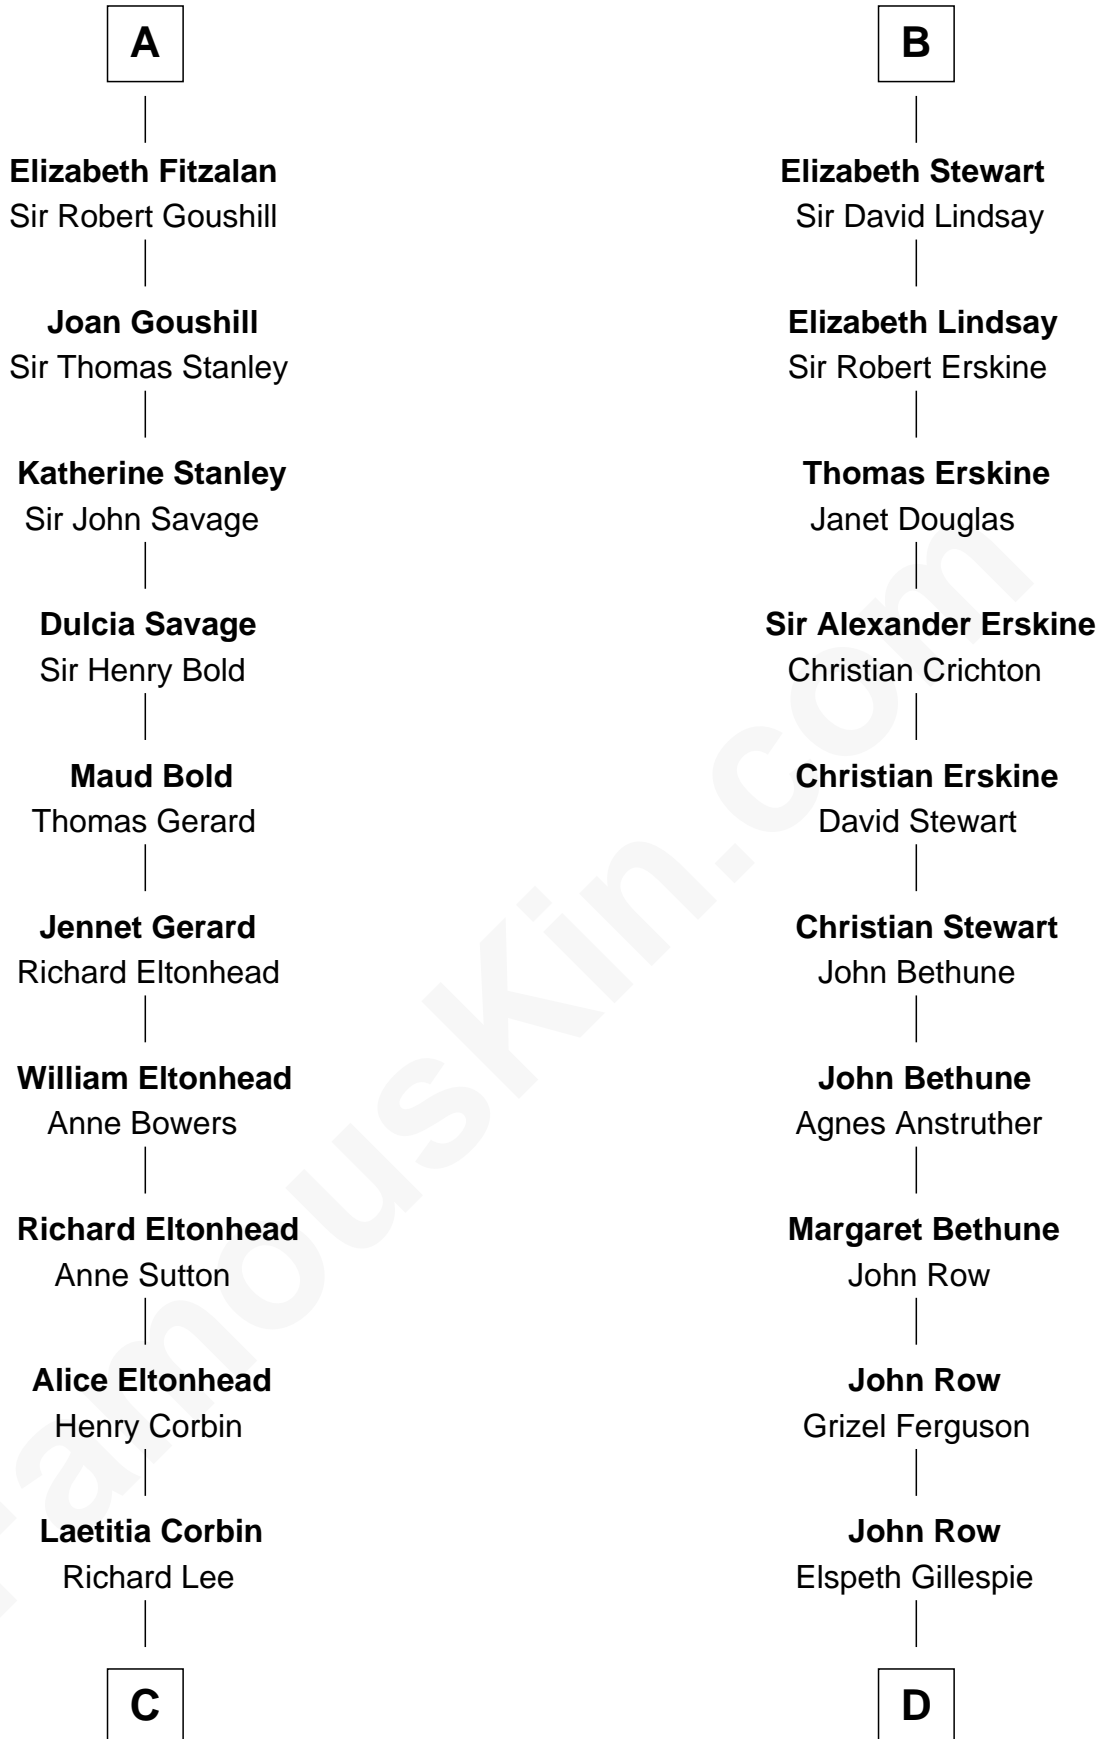

FamousKin.com Relationship Chart of

General Robert E. Lee

Confederate Army - U.S. Civil War

20th cousin of

General Hugh Mercer

American Revolution

Richard de Clare
Aoife MacMurrough

C

Henry Lee
Mary Bland

Col. Henry Lee
Lucy Grymes

Maj. Gen. Henry Lee
Anne Hill Carter

General Robert E. Lee
Confederate Army - U.S. Civil War

D

Lilias Row
John Mercer

Thomas Mercer
Isabel Smith

William Mercer
Anne Munro