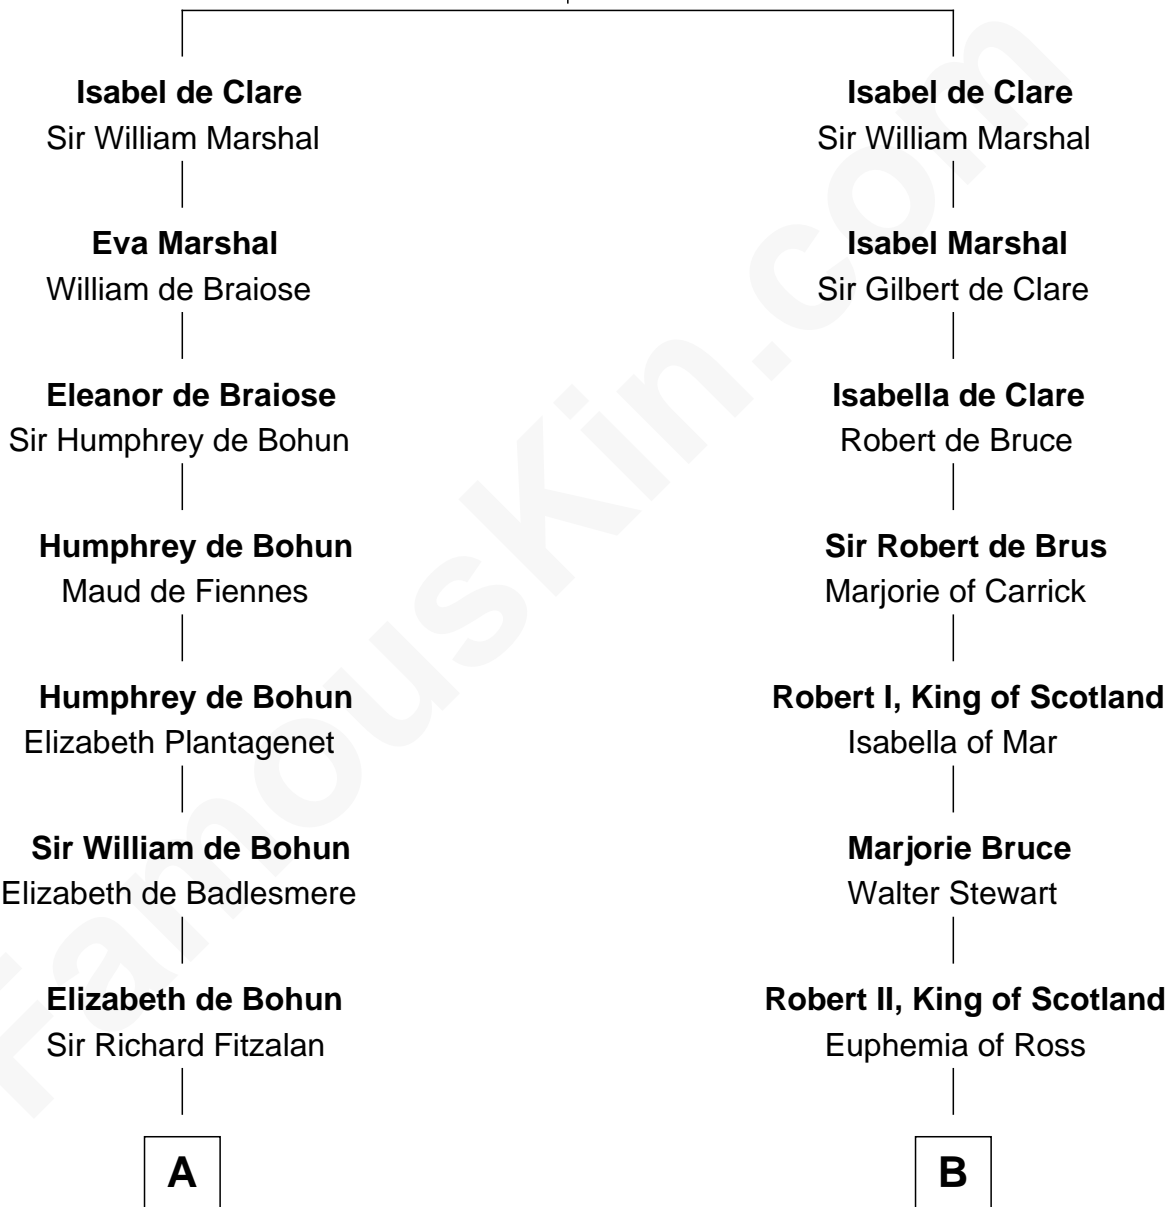

FamousKin.com Relationship Chart of

General Robert E. Lee

Confederate Army - U.S. Civil War

20th cousin of

General Hugh Mercer

American Revolution

Richard de Clare
Aoife MacMurrough

C

Henry Lee
Mary Bland

Col. Henry Lee
Lucy Grymes

Maj. Gen. Henry Lee
Anne Hill Carter

General Robert E. Lee
Confederate Army - U.S. Civil War

D

Lilias Row
John Mercer

Thomas Mercer
Isabel Smith

William Mercer
Anne Munro

General Hugh Mercer
American Revolution

FamousKin.com