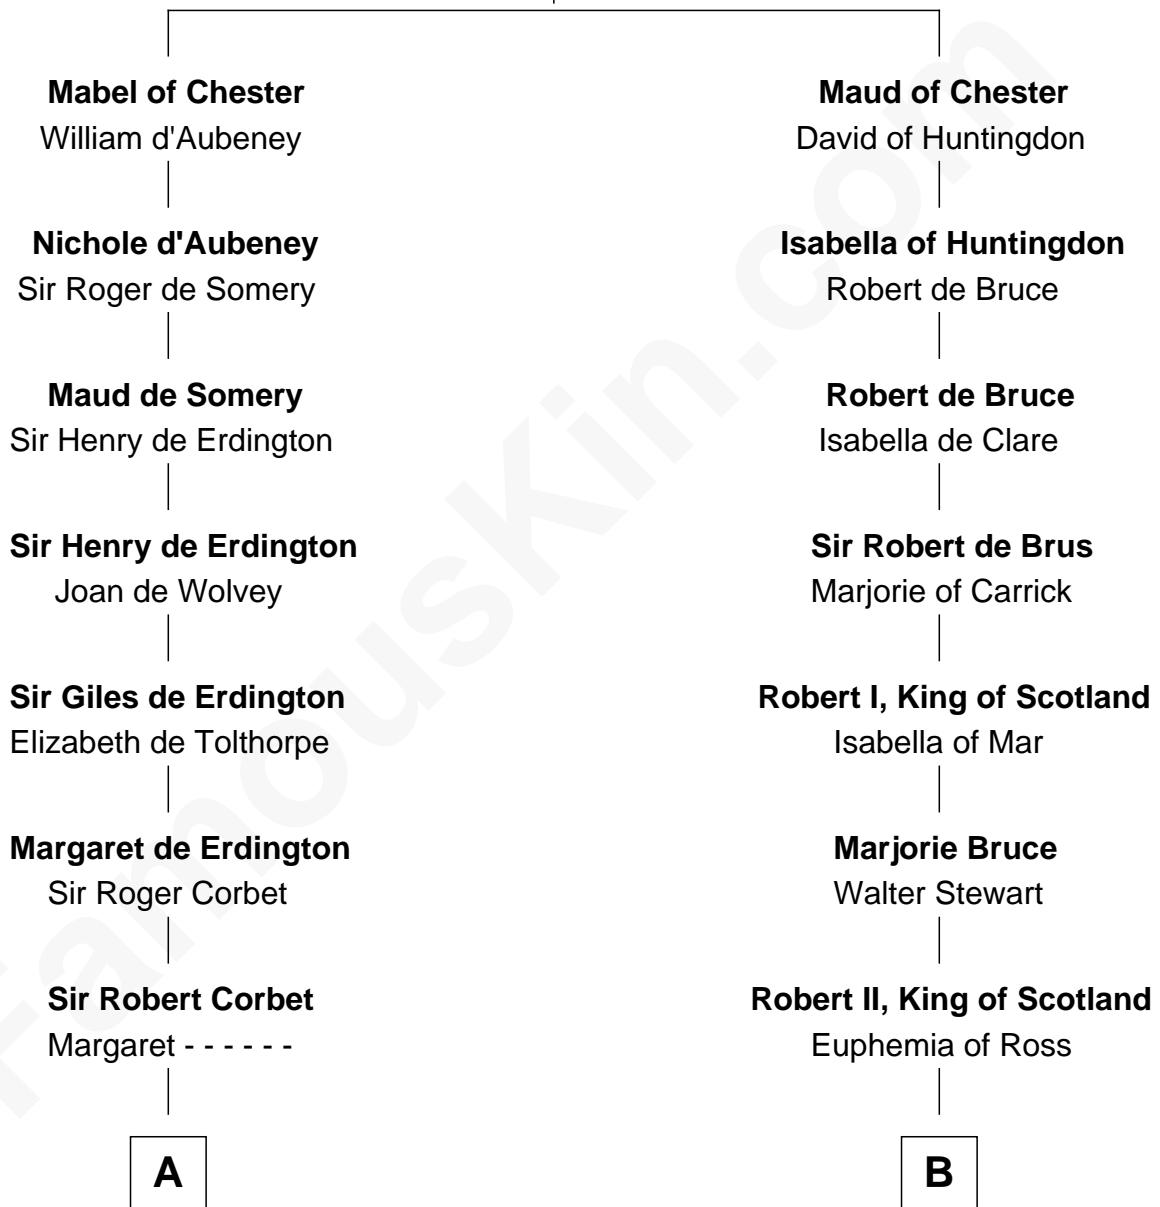

FamousKin.com Relationship Chart of

General Robert E. Lee

Confederate Army - U.S. Civil War

20th cousin of

General Hugh Mercer

American Revolution

Hugh de Kevelioc
Bertrade de Montfort

C

Henry Lee
Mary Bland

Col. Henry Lee
Lucy Grymes

Maj. Gen. Henry Lee
Anne Hill Carter

General Robert E. Lee
Confederate Army - U.S. Civil War

D

Lilias Row
John Mercer

Thomas Mercer
Isabel Smith

William Mercer
Anne Munro