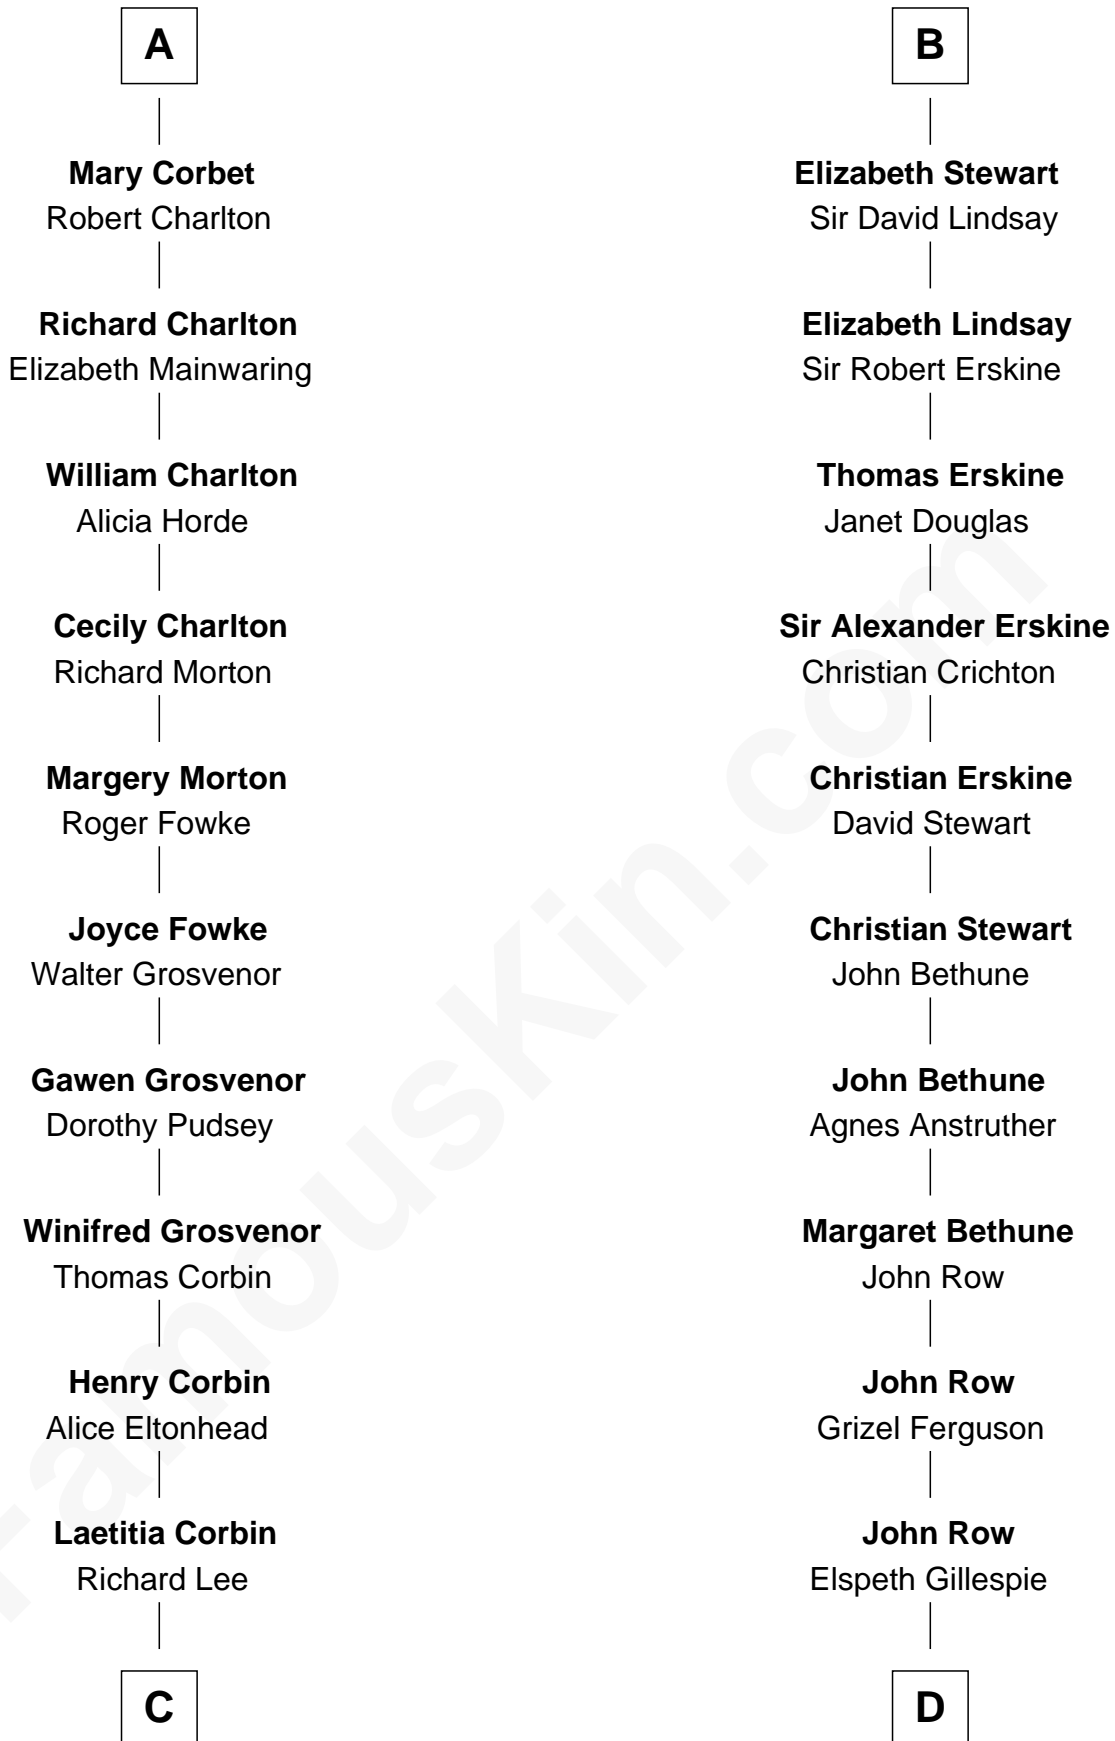

FamousKin.com Relationship Chart of

General Robert E. Lee

Confederate Army - U.S. Civil War

20th cousin of

General Hugh Mercer

American Revolution

Hugh de Kevelioc
Bertrade de Montfort

C

Henry Lee
Mary Bland

Col. Henry Lee
Lucy Grymes

Maj. Gen. Henry Lee
Anne Hill Carter

General Robert E. Lee
Confederate Army - U.S. Civil War

D

Lilias Row
John Mercer

Thomas Mercer
Isabel Smith

William Mercer
Anne Munro