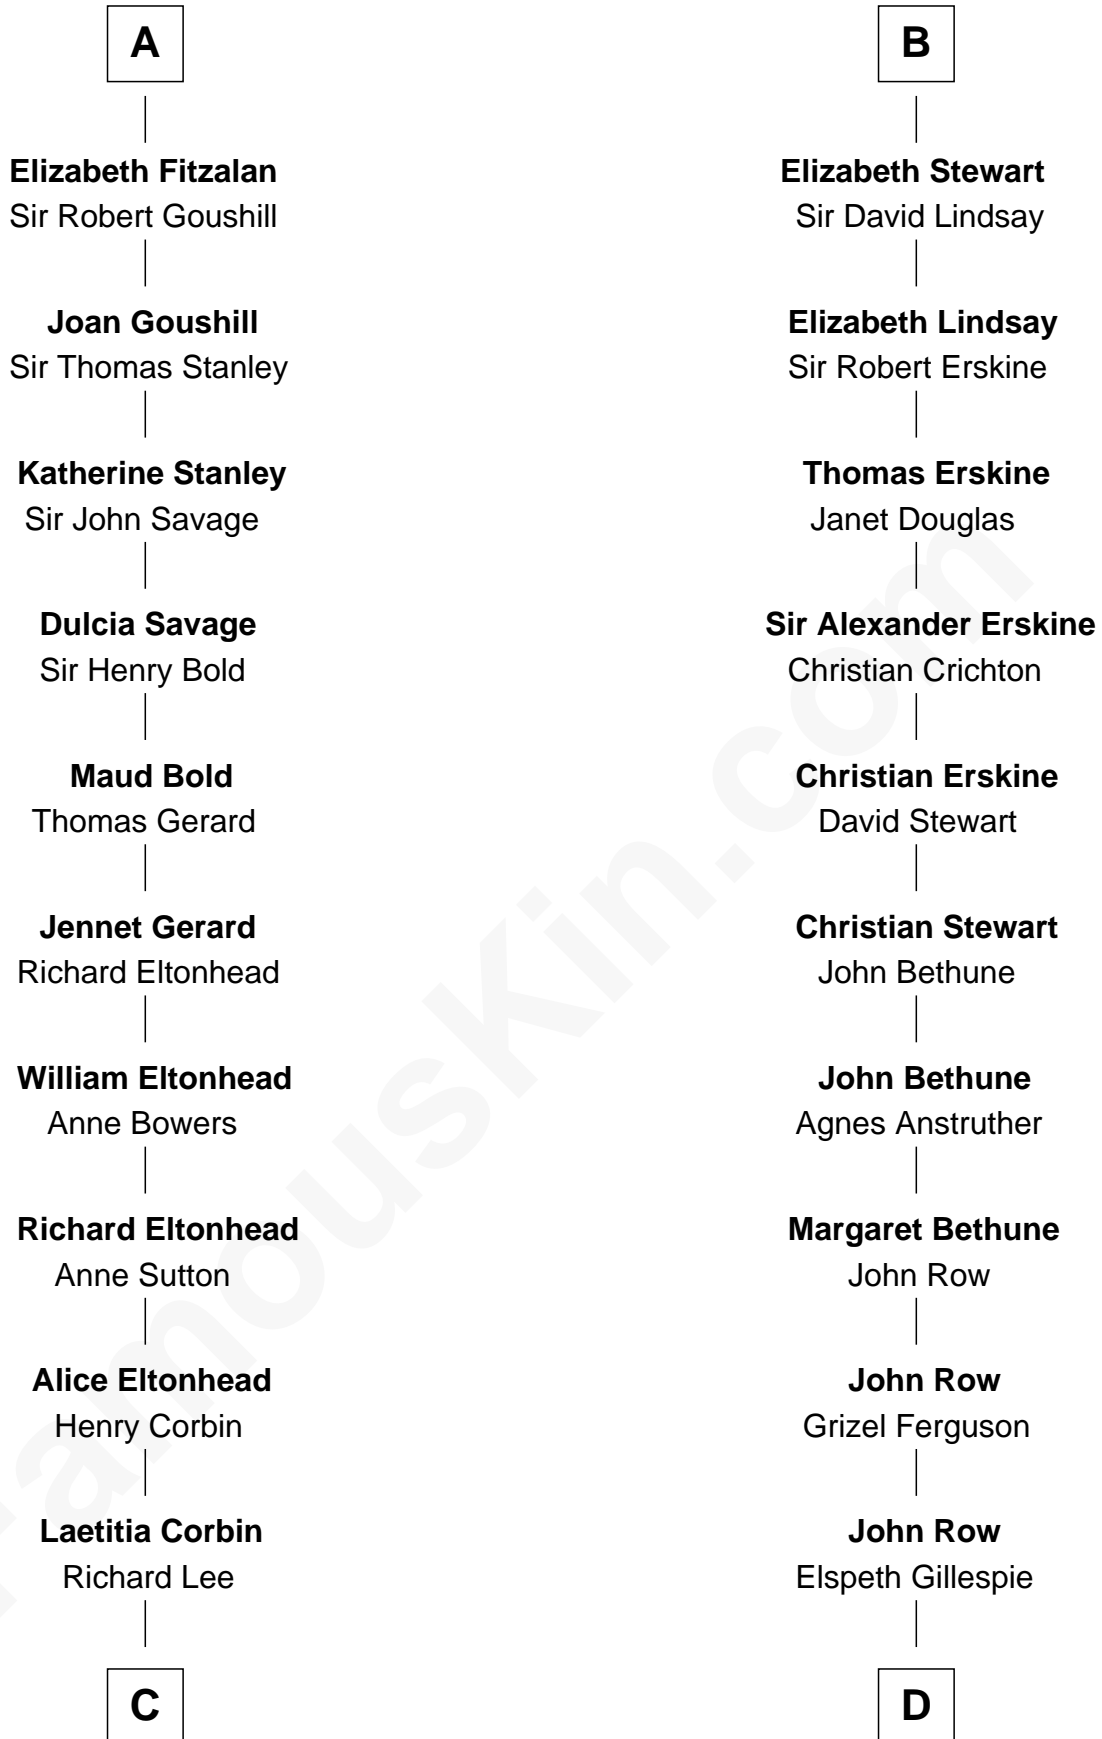

FamousKin.com Relationship Chart of

General Robert E. Lee

Confederate Army - U.S. Civil War

20th cousin of

General Hugh Mercer

American Revolution

C

Henry Lee
Mary Bland

Col. Henry Lee
Lucy Grymes

Maj. Gen. Henry Lee
Anne Hill Carter

General Robert E. Lee
Confederate Army - U.S. Civil War

D

Lilias Row
John Mercer

Thomas Mercer
Isabel Smith

William Mercer
Anne Munro

General Hugh Mercer
American Revolution