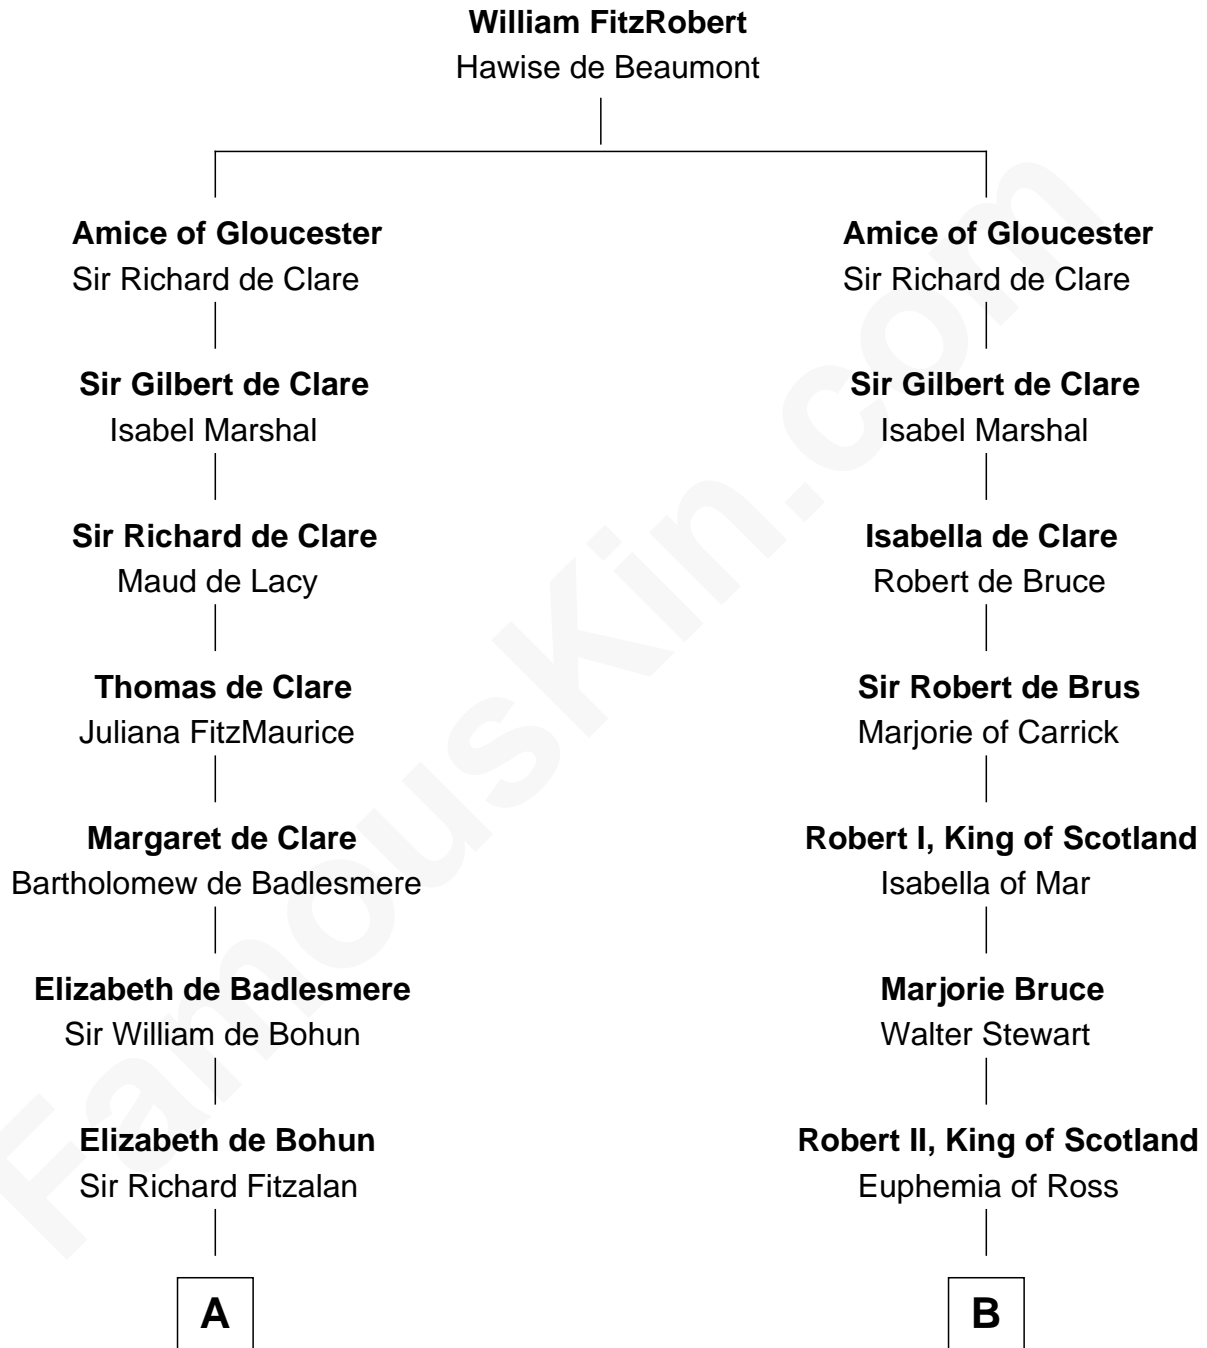

FamousKin.com Relationship Chart of

General Robert E. Lee

Confederate Army - U.S. Civil War

20th cousin of

General Hugh Mercer

American Revolution

C

Henry Lee
Mary Bland

Col. Henry Lee
Lucy Grymes

Maj. Gen. Henry Lee
Anne Hill Carter

General Robert E. Lee
Confederate Army - U.S. Civil War

D

Lilias Row
John Mercer

Thomas Mercer
Isabel Smith

William Mercer
Anne Munro

General Hugh Mercer
American Revolution