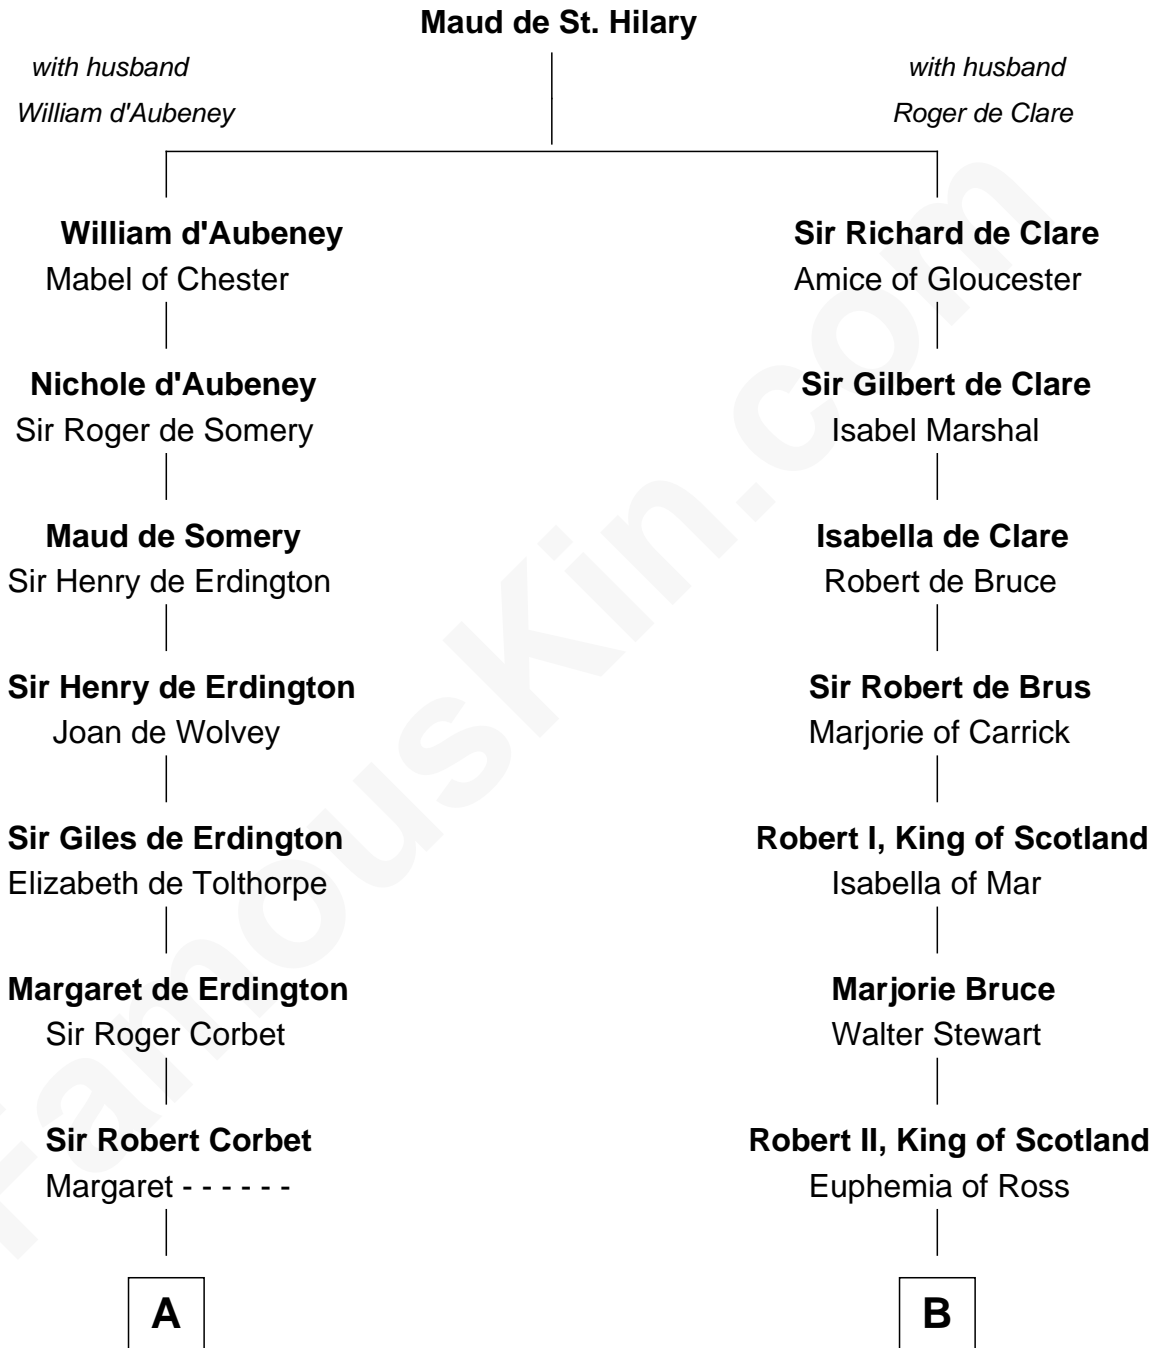

# FamousKin.com Relationship Chart of

**General Robert E. Lee**

*Confederate Army - U.S. Civil War*

20th cousin of

**General Hugh Mercer**

*American Revolution*

**C**

**Henry Lee**  
Mary Bland

**Col. Henry Lee**  
Lucy Grymes

**Maj. Gen. Henry Lee**  
Anne Hill Carter

**General Robert E. Lee**  
*Confederate Army - U.S. Civil War*

**D**

**Lilias Row**  
John Mercer

**Thomas Mercer**  
Isabel Smith

**William Mercer**  
Anne Munro

**General Hugh Mercer**  
*American Revolution*

FamousKin.com