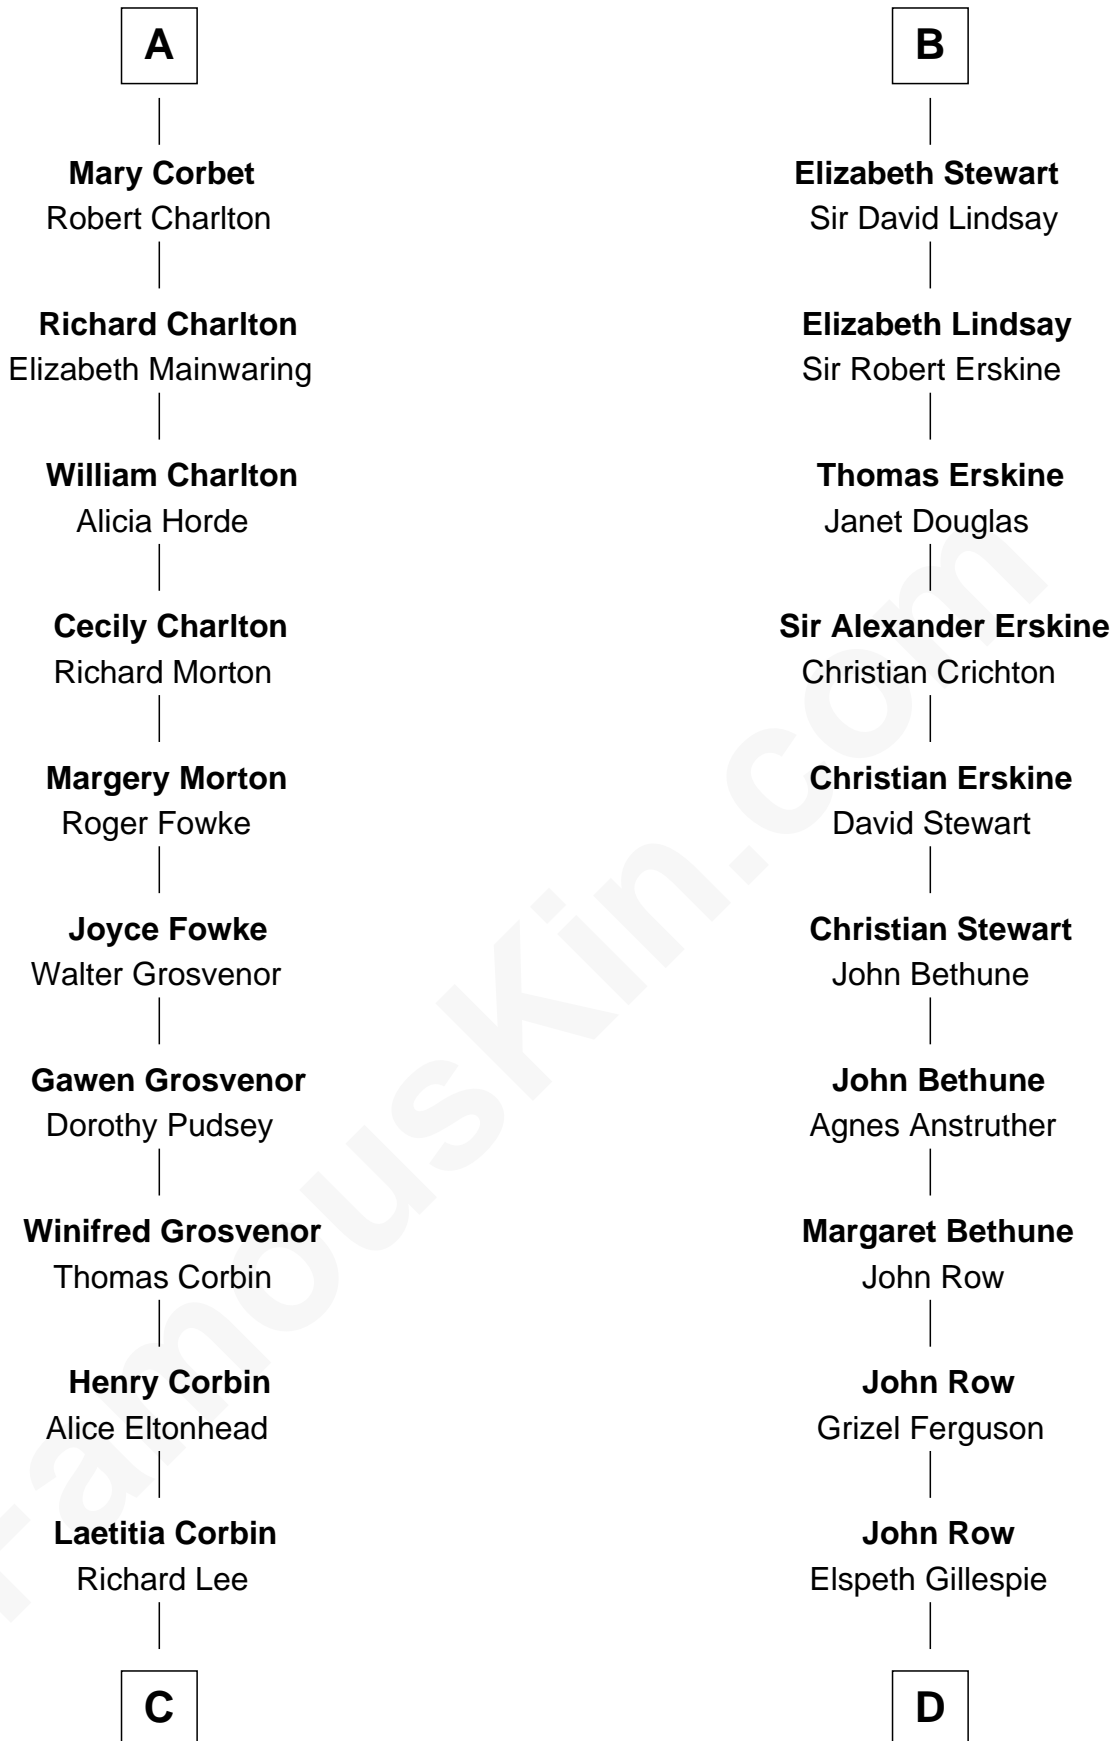

# FamousKin.com Relationship Chart of

**General Robert E. Lee**

*Confederate Army - U.S. Civil War*

20th cousin of

**General Hugh Mercer**

*American Revolution*

**C**

**Henry Lee**  
Mary Bland

**Col. Henry Lee**  
Lucy Grymes

**Maj. Gen. Henry Lee**  
Anne Hill Carter

**General Robert E. Lee**  
*Confederate Army - U.S. Civil War*

**D**

**Lilias Row**  
John Mercer

**Thomas Mercer**  
Isabel Smith

**William Mercer**  
Anne Munro

**General Hugh Mercer**  
*American Revolution*

FamousKin.com