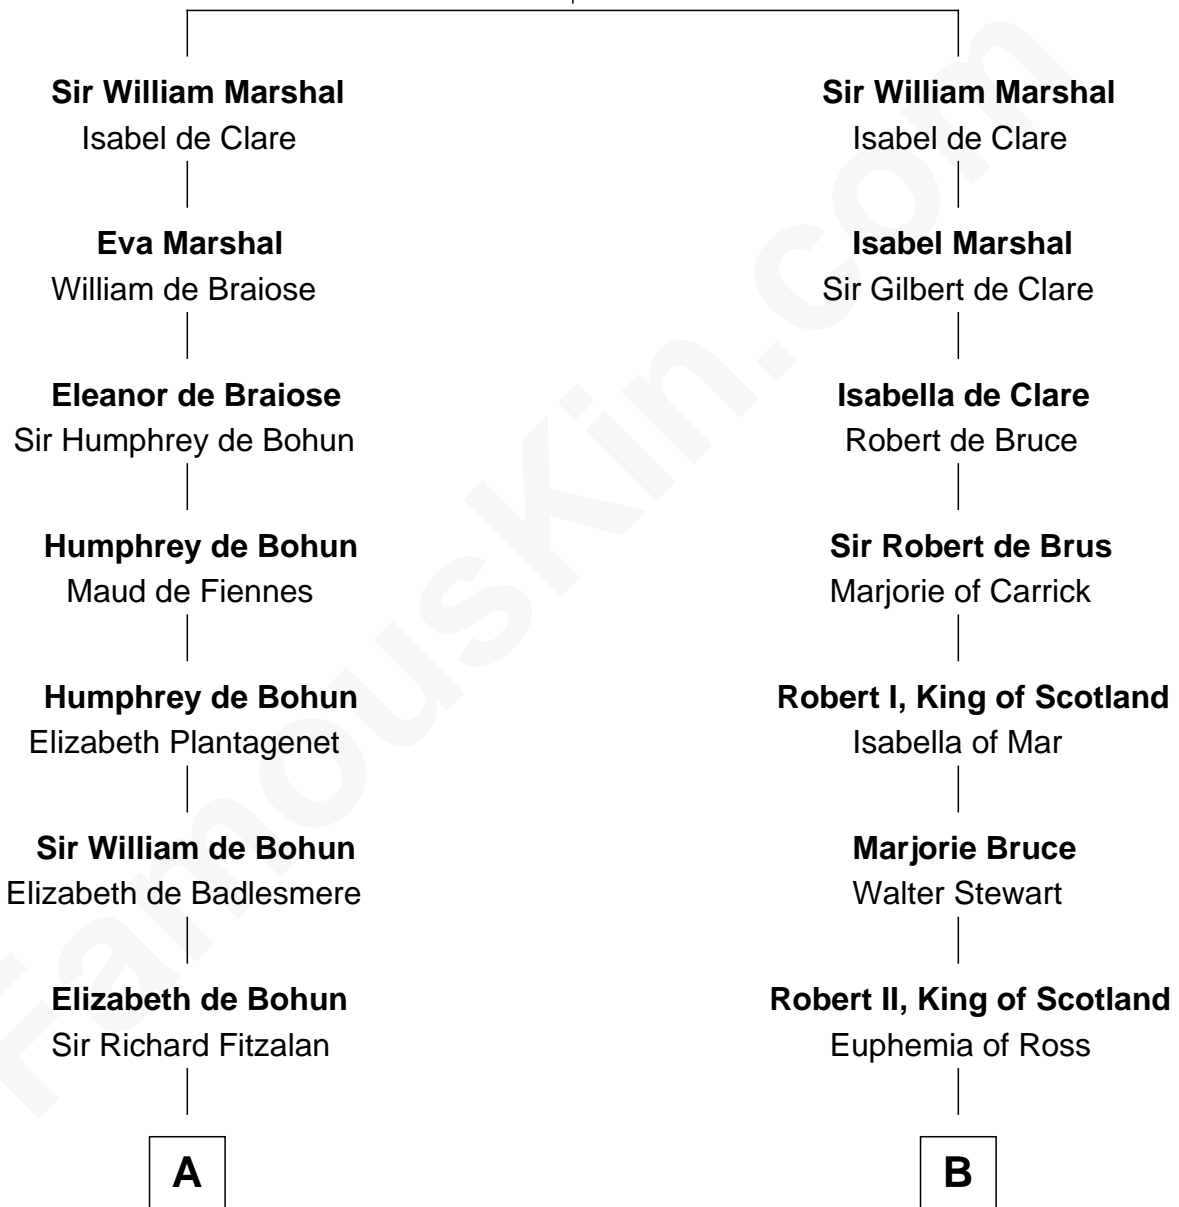

FamousKin.com Relationship Chart of

General Robert E. Lee

Confederate Army - U.S. Civil War

20th cousin of

General Hugh Mercer

American Revolution

John FitzGilbert
Sybilla of Salisbury

C

Henry Lee
Mary Bland

Col. Henry Lee
Lucy Grymes

Maj. Gen. Henry Lee
Anne Hill Carter

General Robert E. Lee
Confederate Army - U.S. Civil War

D

Lilias Row
John Mercer

Thomas Mercer
Isabel Smith

William Mercer
Anne Munro

General Hugh Mercer
American Revolution