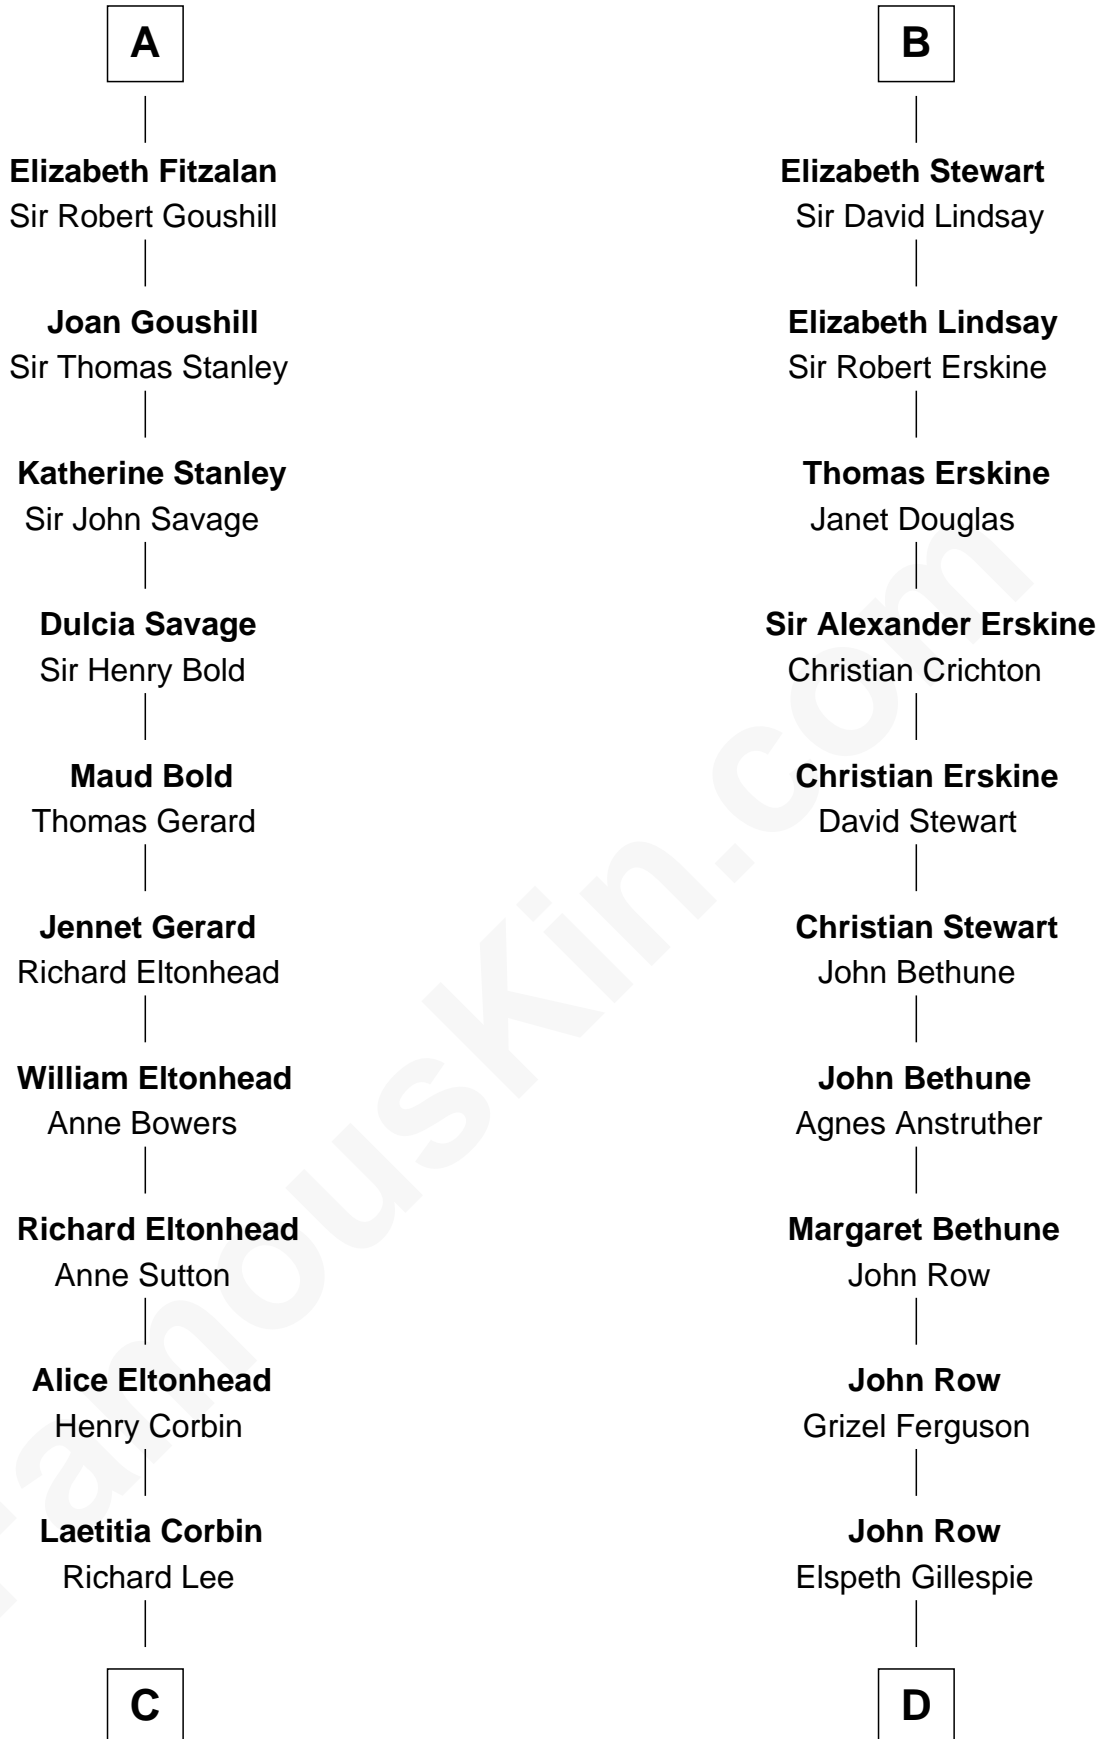

FamousKin.com Relationship Chart of

General Robert E. Lee

Confederate Army - U.S. Civil War

20th cousin of

General Hugh Mercer

American Revolution

John FitzGilbert
Sybilla of Salisbury

C

Henry Lee
Mary Bland

Col. Henry Lee
Lucy Grymes

Maj. Gen. Henry Lee
Anne Hill Carter

General Robert E. Lee
Confederate Army - U.S. Civil War

D

Lilias Row
John Mercer

Thomas Mercer
Isabel Smith

William Mercer
Anne Munro

General Hugh Mercer
American Revolution