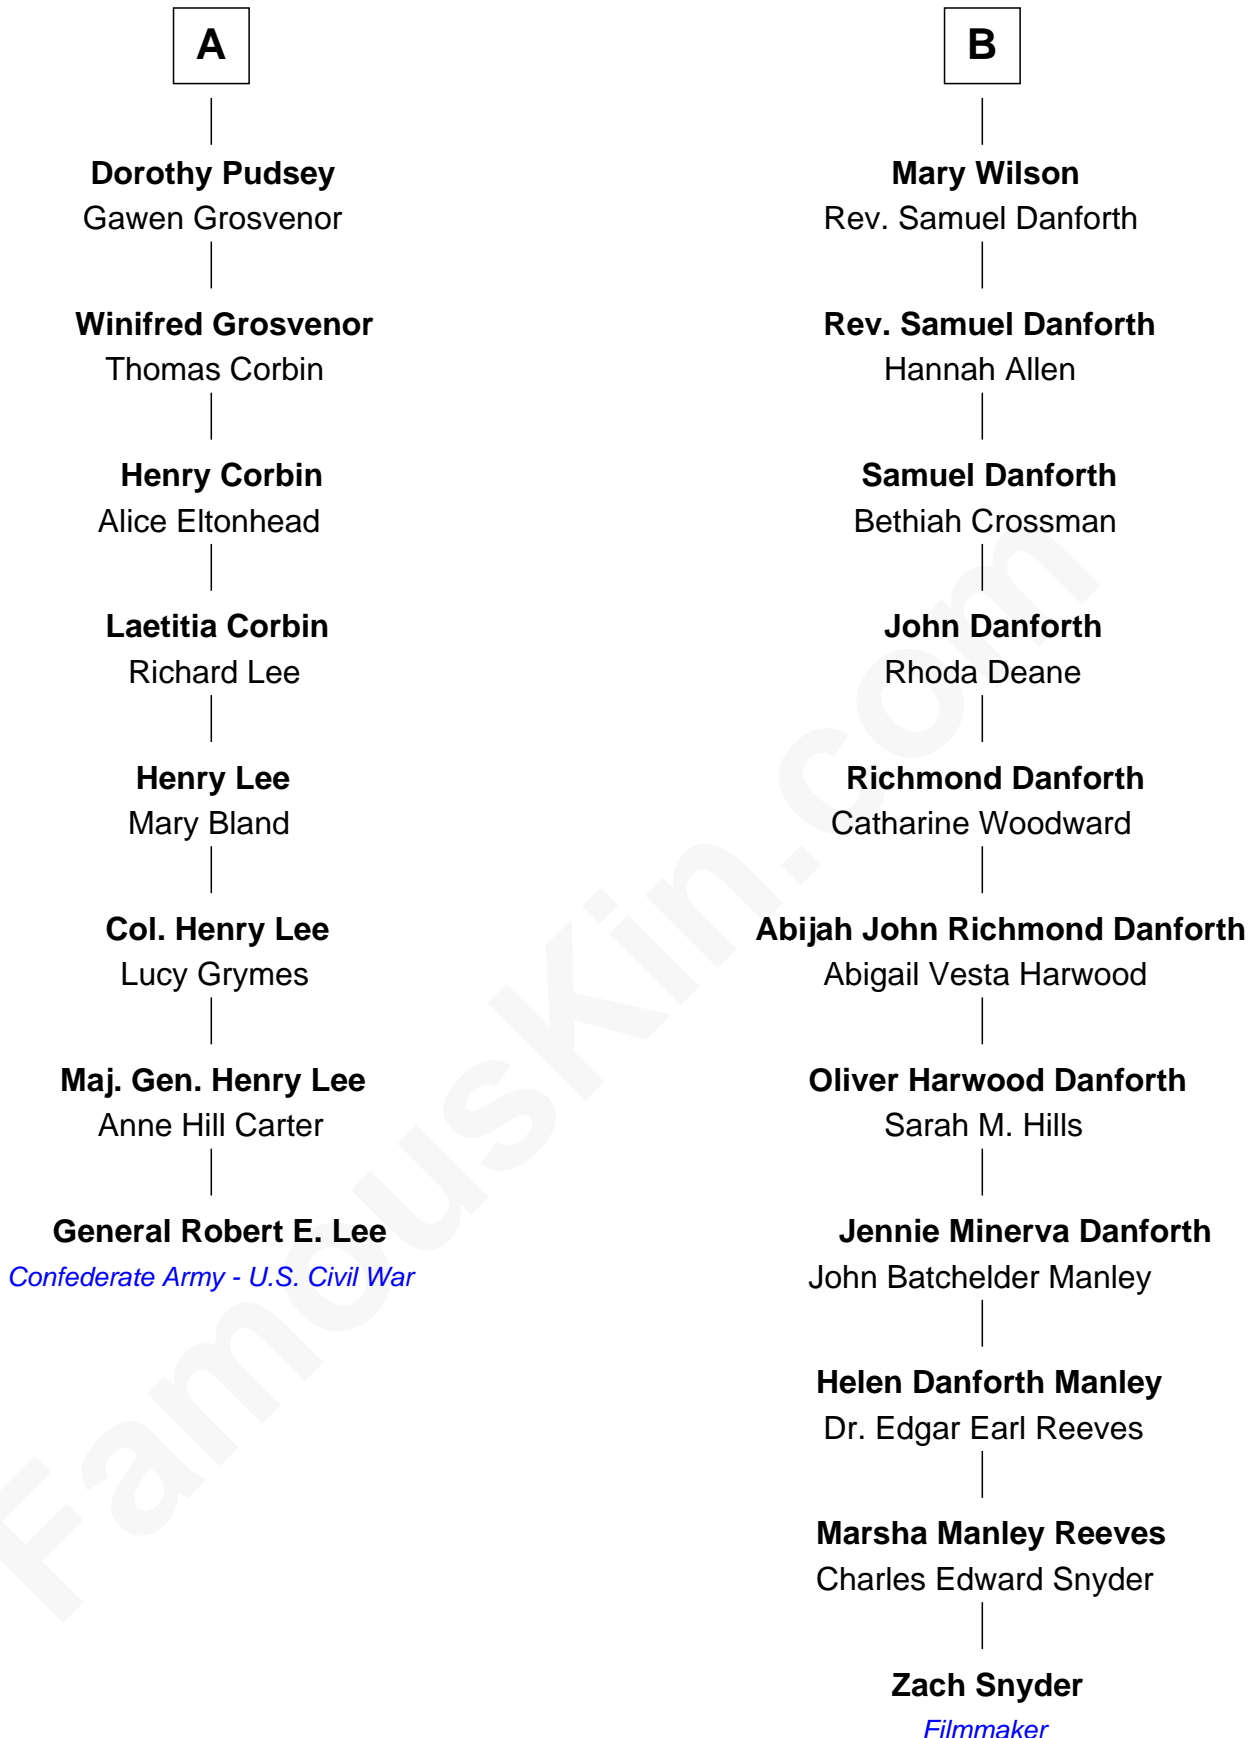

FamousKin.com Relationship Chart of

General Robert E. Lee

Confederate Army - U.S. Civil War

14th cousin 3 times removed of

Zach Snyder

Filmmaker

Zach Snyder photo by [Gage Skidmore](#) (CC BY-SA 2.0)