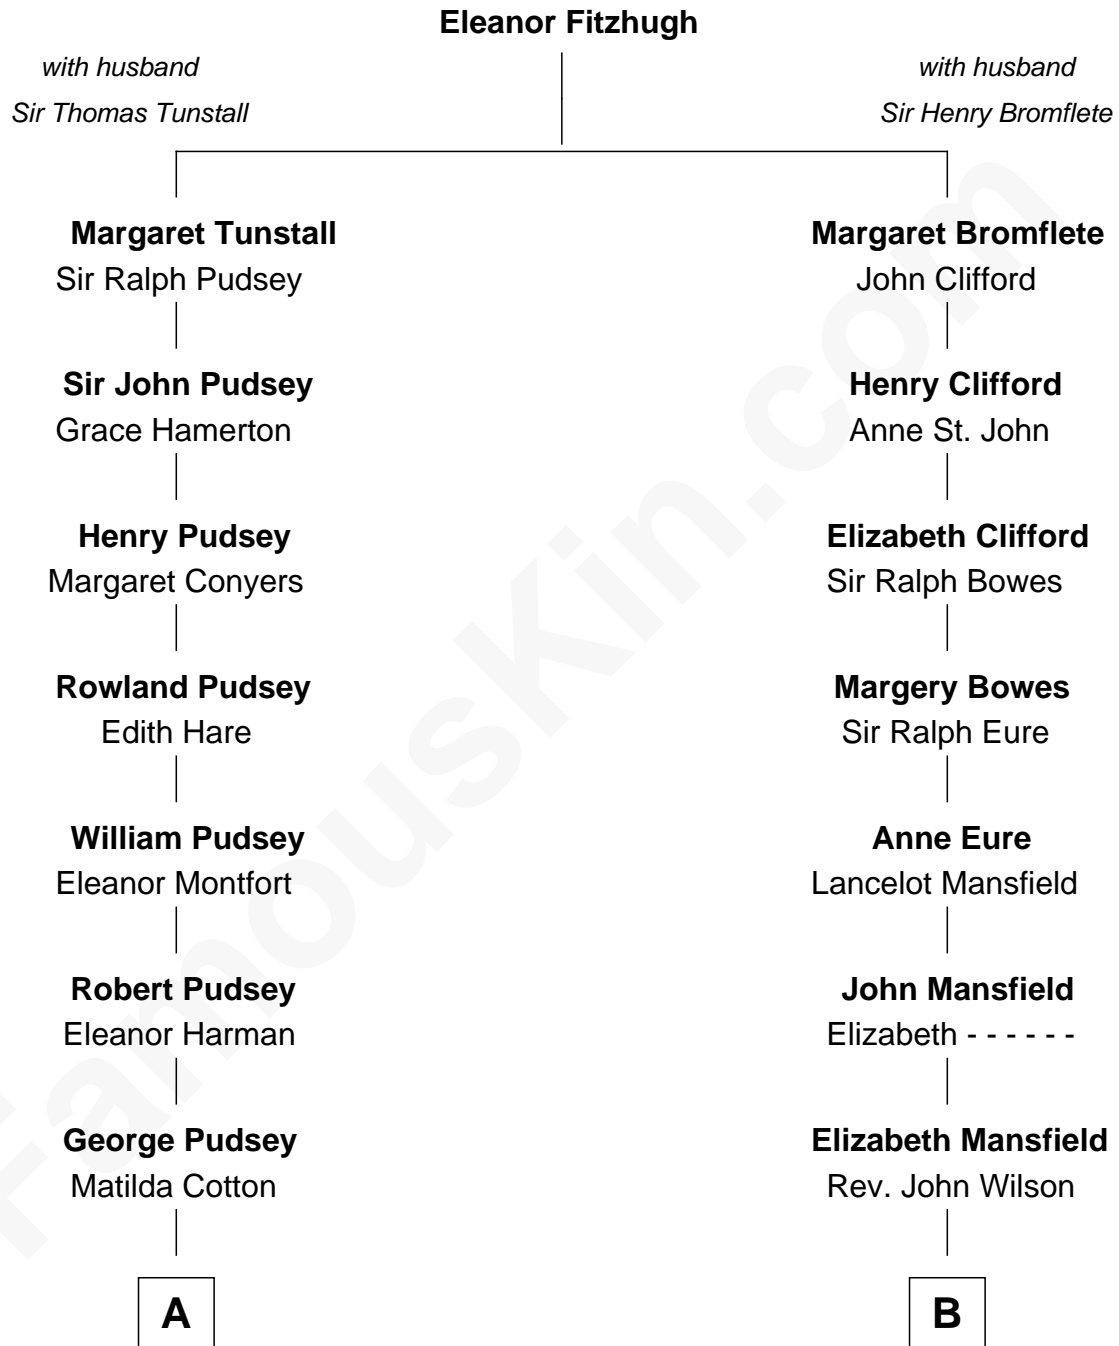

FamousKin.com Relationship Chart of

General Robert E. Lee

Confederate Army - U.S. Civil War

14th cousin 3 times removed of

Zach Snyder

Filmmaker

Zach Snyder photo by [Gage Skidmore](#) (CC BY-SA 2.0)