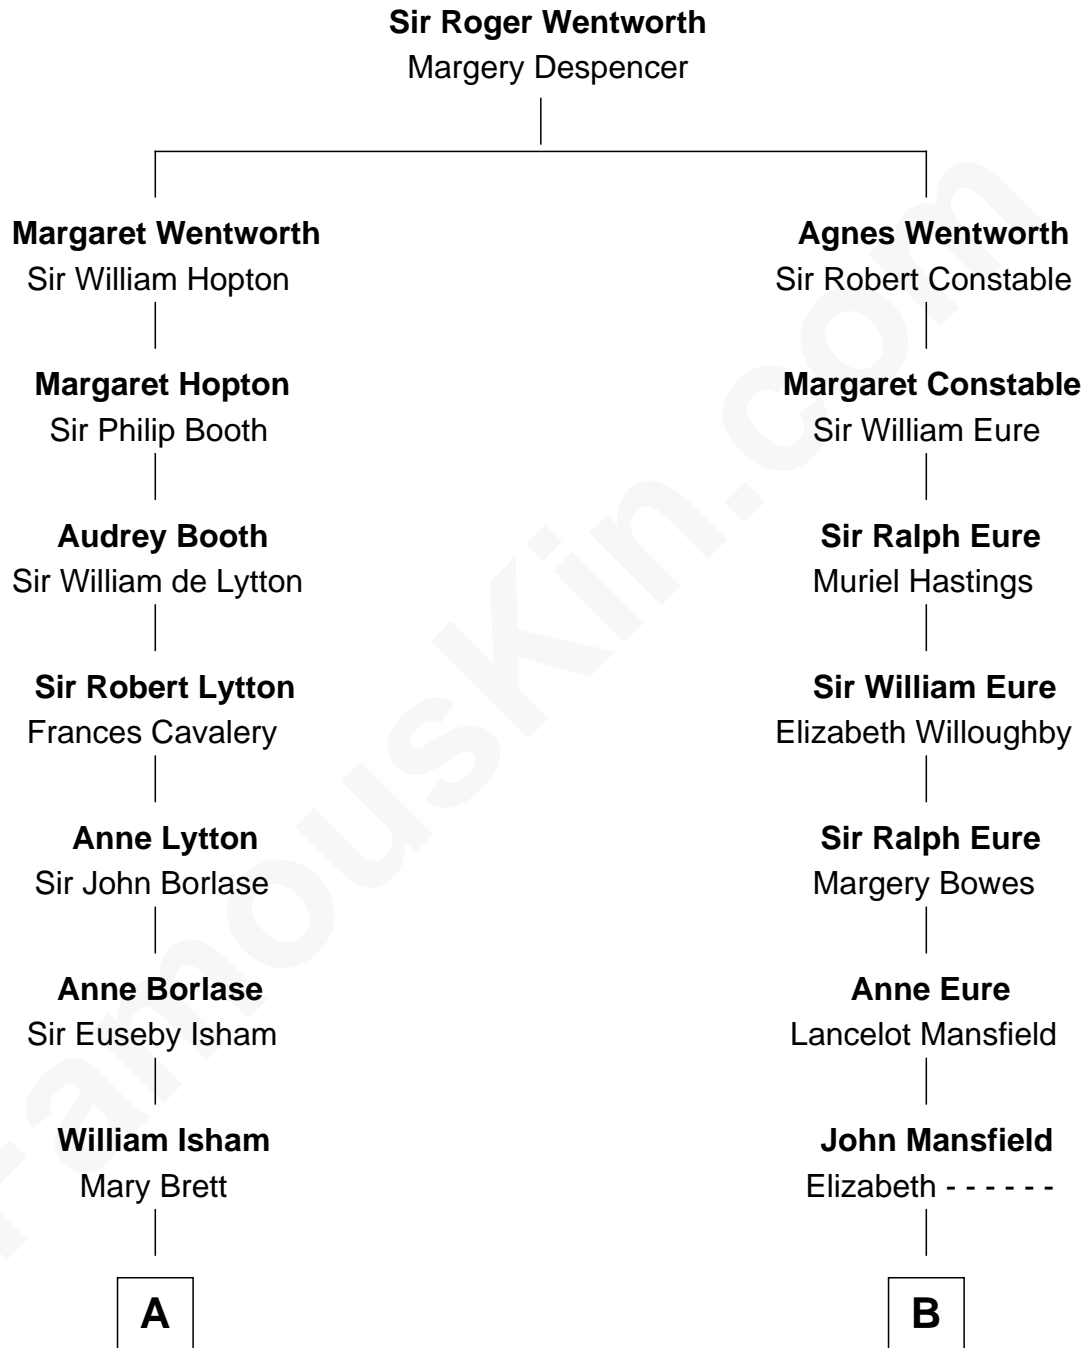

FamousKin.com Relationship Chart of

General Robert E. Lee

Confederate Army - U.S. Civil War

13th cousin 5 times removed of

Zach Snyder

Filmmaker

C

Marsha Manley Reeves
Charles Edward Snyder