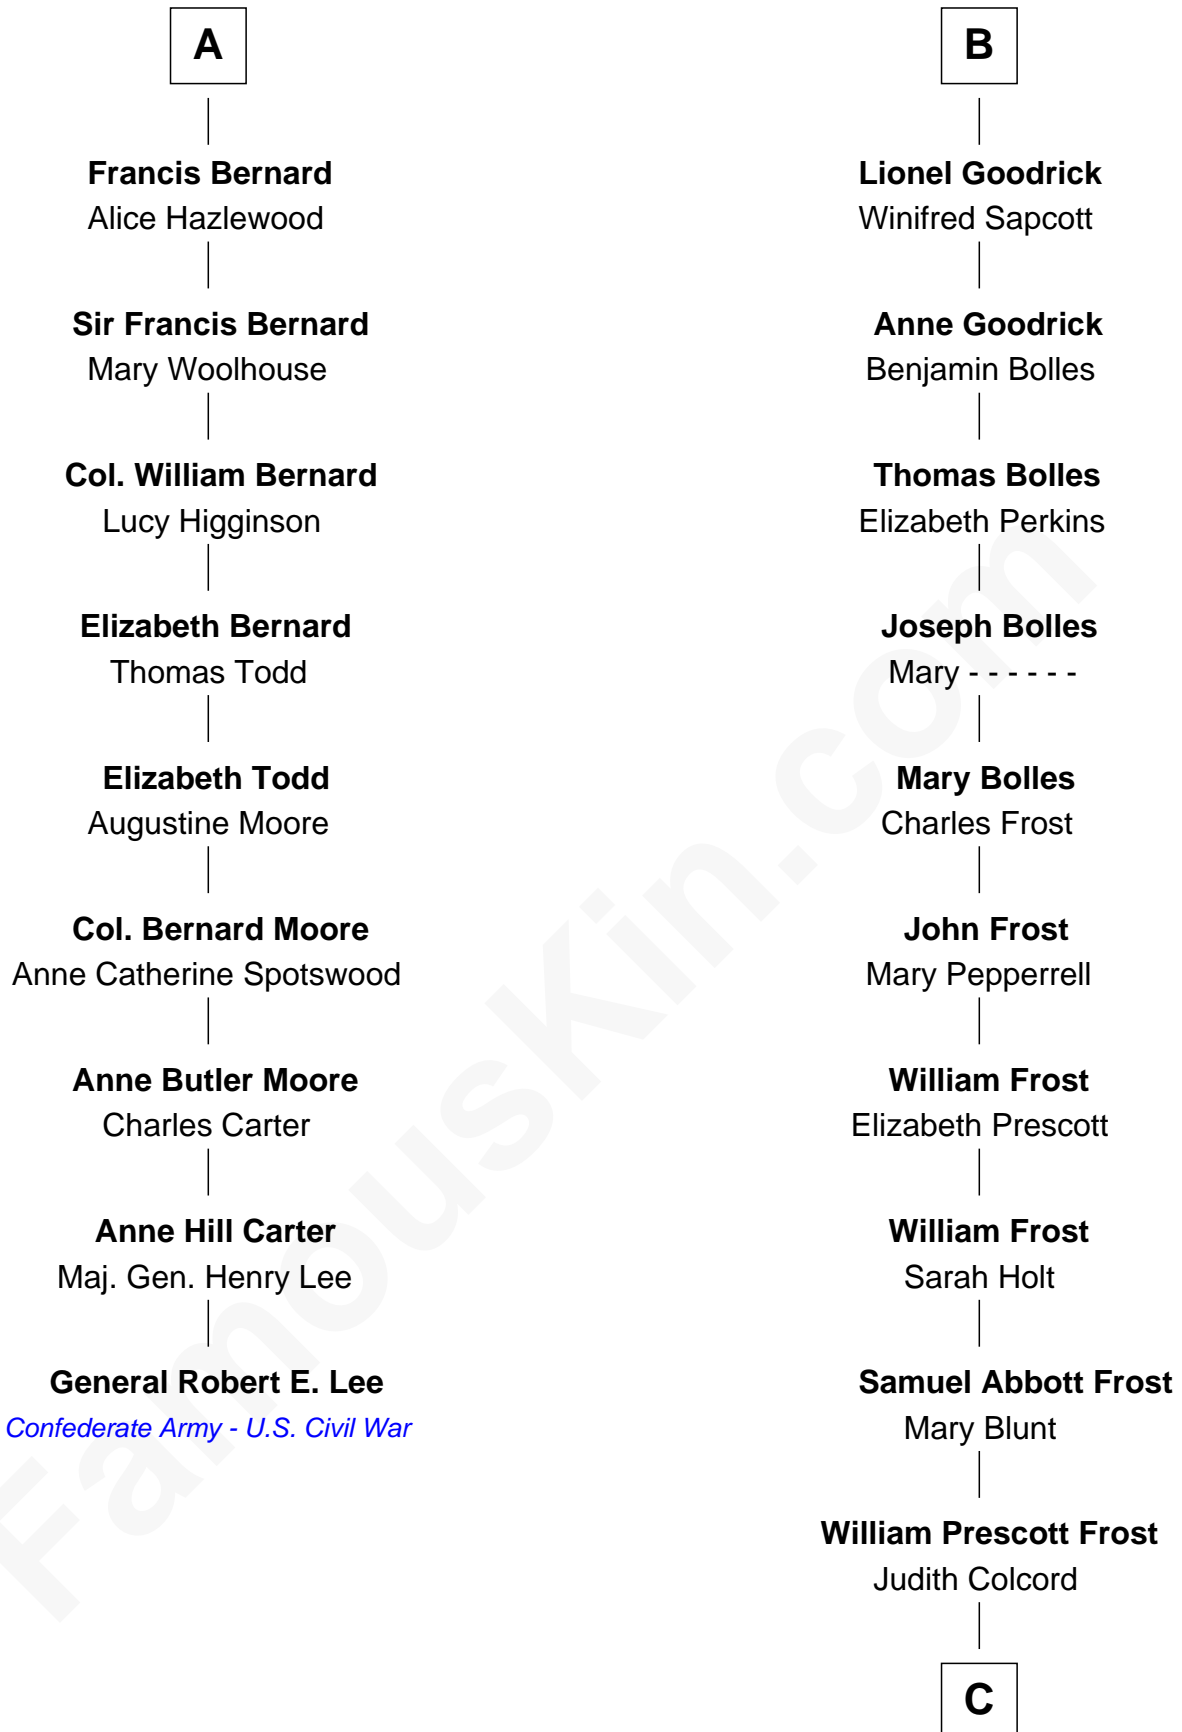

FamousKin.com

Relationship Chart of

General Robert E. Lee

Confederate Army - U.S. Civil War

15th cousin 3 times removed of

Robert Frost

Poet and Playwright

Sir Thomas de Beauchamp

Katherine de Mortimer

Philippa de Beauchamp

Sir Hugh de Stafford

Margaret de Stafford

Sir Ralph Neville

Margaret de Neville

Sir Richard Scrope

Sir Henry le Scrope

Maud de Beauchamp

Sir Roger de Clifford

Katherine de Clifford

Sir Ralph de Greystoke

Maud de Greystoke

Eudo de Welles

Sir Lionel de Welles

Joan de Waterton

Margaret de Welles

Sir Thomas Dymoke

Sir Lionel Dymoke

Joanna Griffith

Anne Dymoke

John Goodrick

B

C