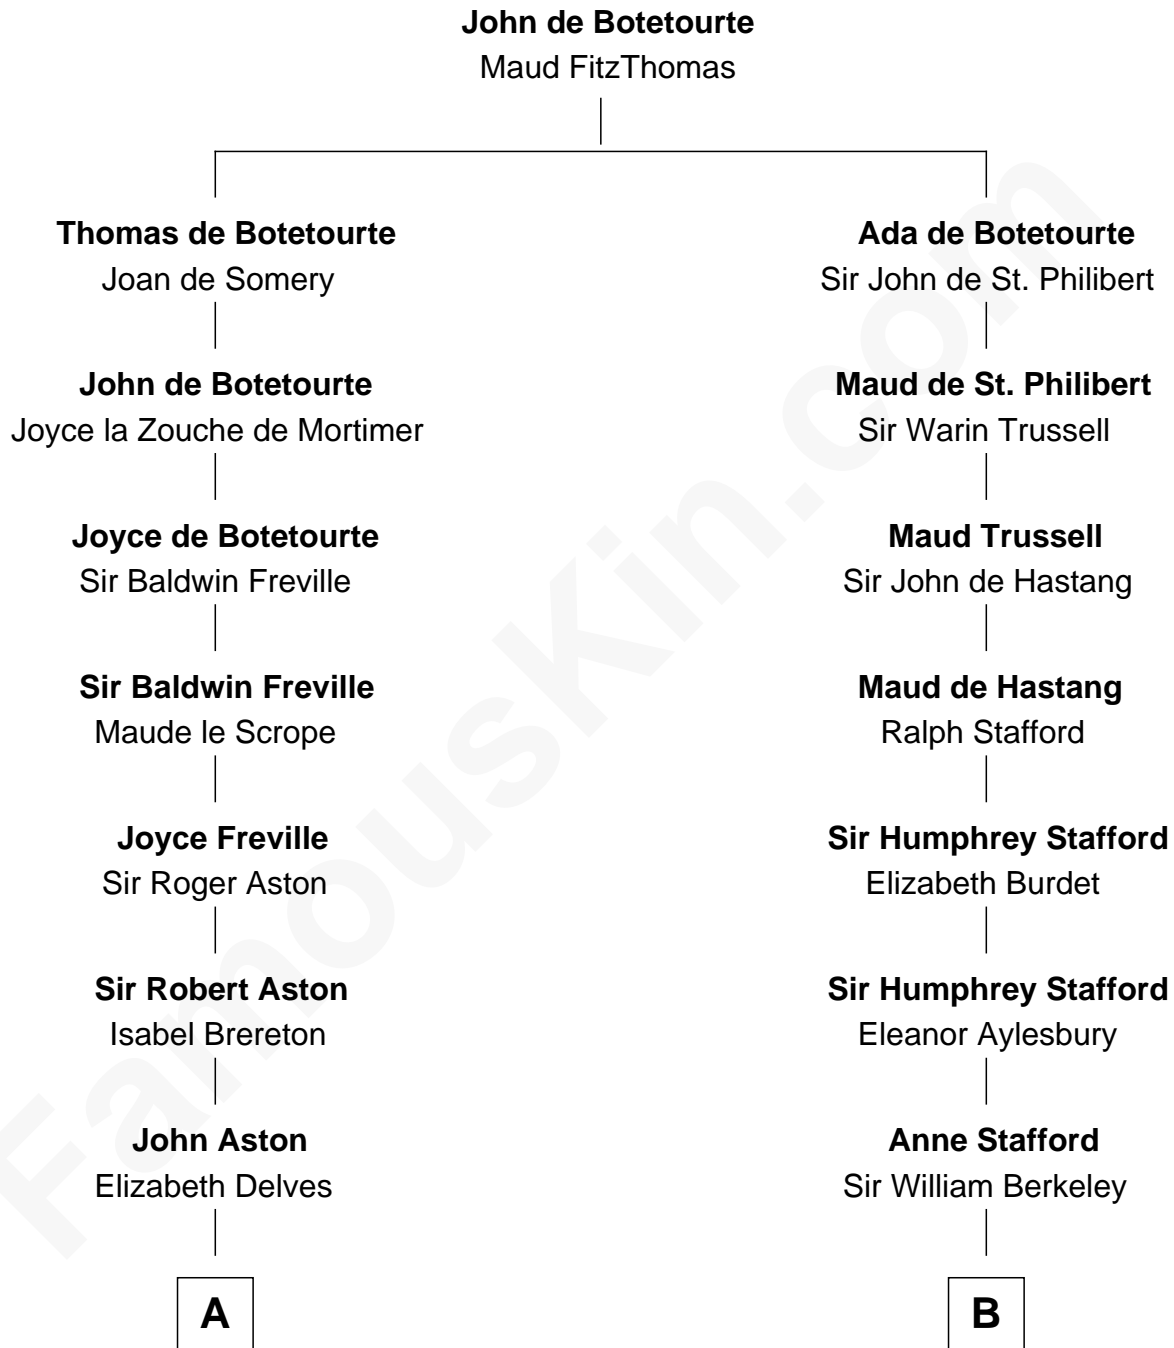

FamousKin.com Relationship Chart of

General Robert E. Lee

Confederate Army - U.S. Civil War

19th cousin 2 times removed of

Robert Frost

Poet and Playwright

C

Col. Henry Lee

Lucy Grymes

Maj. Gen. Henry Lee

Anne Hill Carter

General Robert E. Lee

Confederate Army - U.S. Civil War

D

William Frost

Sarah Holt