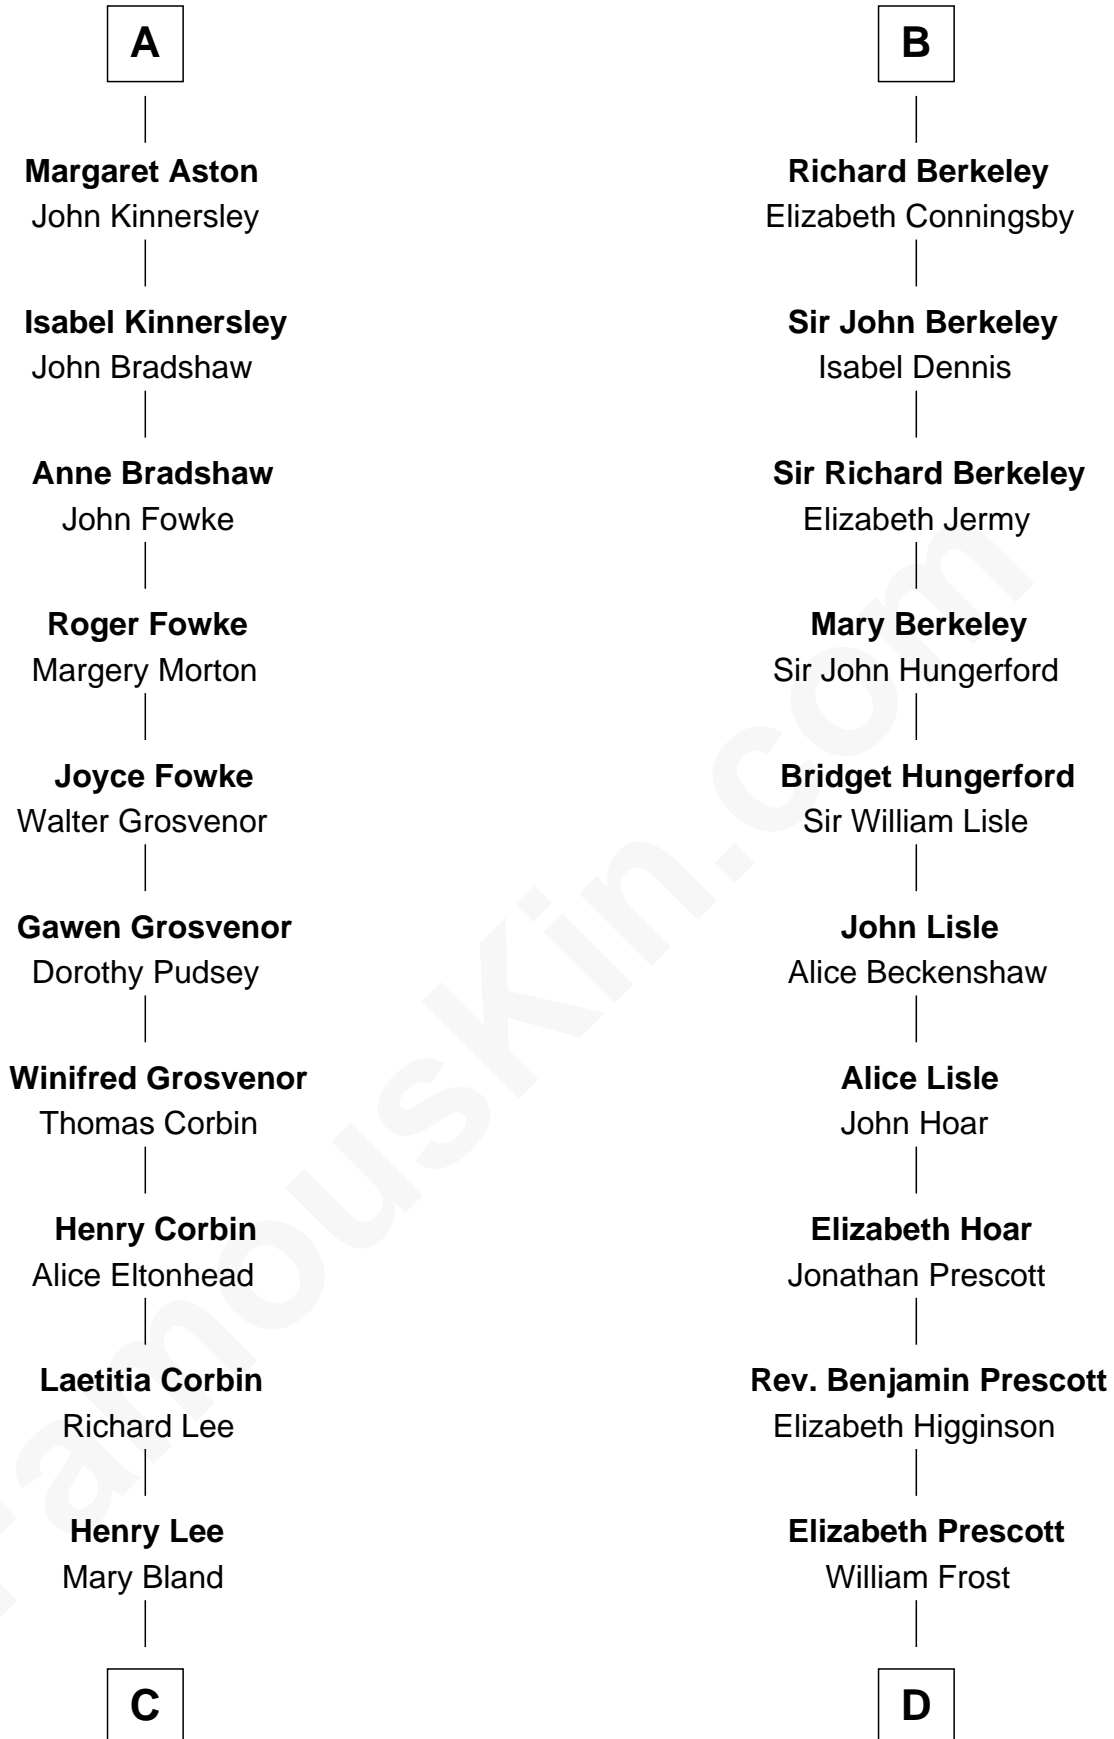

FamousKin.com Relationship Chart of

General Robert E. Lee

Confederate Army - U.S. Civil War

19th cousin 2 times removed of

Robert Frost

Poet and Playwright

C

Col. Henry Lee

Lucy Grymes

Maj. Gen. Henry Lee

Anne Hill Carter

General Robert E. Lee

Confederate Army - U.S. Civil War

D

William Frost

Sarah Holt