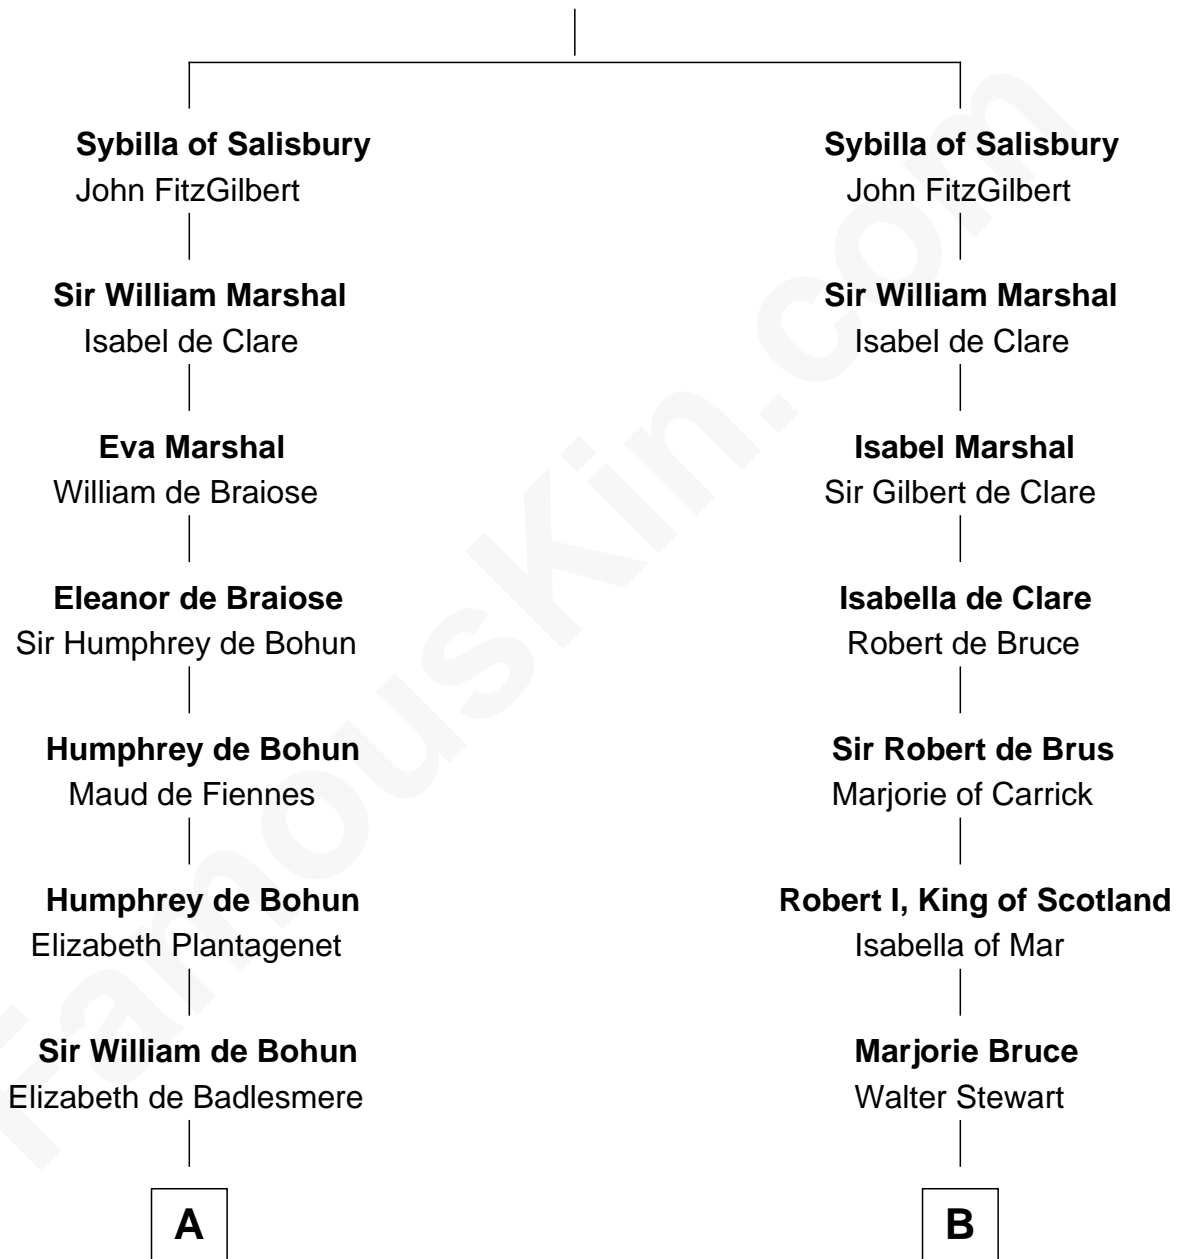

FamousKin.com Relationship Chart of

General Robert E. Lee

Confederate Army - U.S. Civil War

19th cousin 2 times removed of

Major John Pitcairn

British Commander at Battle of Lexington

Walter of Salisbury

C

Laetitia Corbin

Richard Lee

Henry Lee

Mary Bland

Col. Henry Lee

Lucy Grymes

Maj. Gen. Henry Lee

Anne Hill Carter

General Robert E. Lee

Confederate Army - U.S. Civil War

D

Mary Erskine

William Hamilton

Katherine Hamilton

Rev. David Pitcairn

Major John Pitcairn

British Commander at Lexington

FamousKin.com