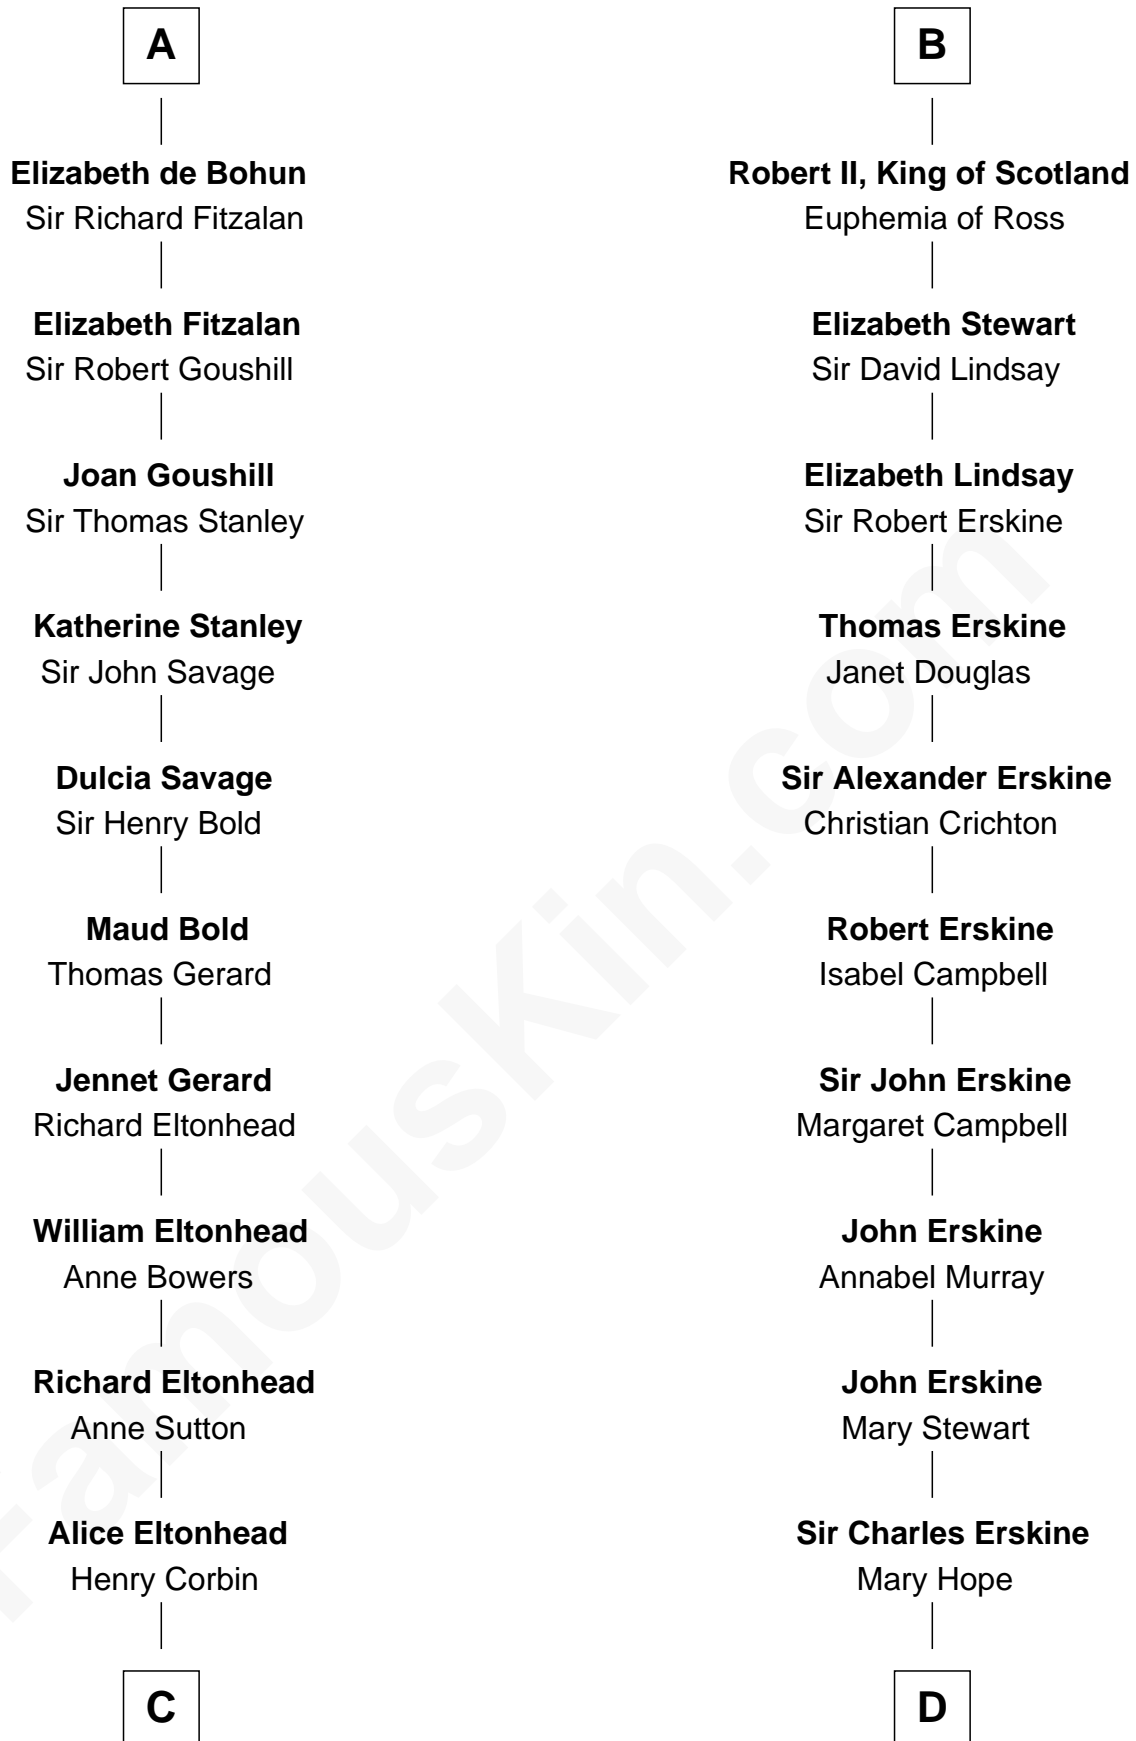

FamousKin.com Relationship Chart of

General Robert E. Lee

Confederate Army - U.S. Civil War

19th cousin 2 times removed of

Major John Pitcairn

British Commander at Battle of Lexington

Walter of Salisbury

C

Laetitia Corbin

Richard Lee

Henry Lee

Mary Bland

Col. Henry Lee

Lucy Grymes

Maj. Gen. Henry Lee

Anne Hill Carter