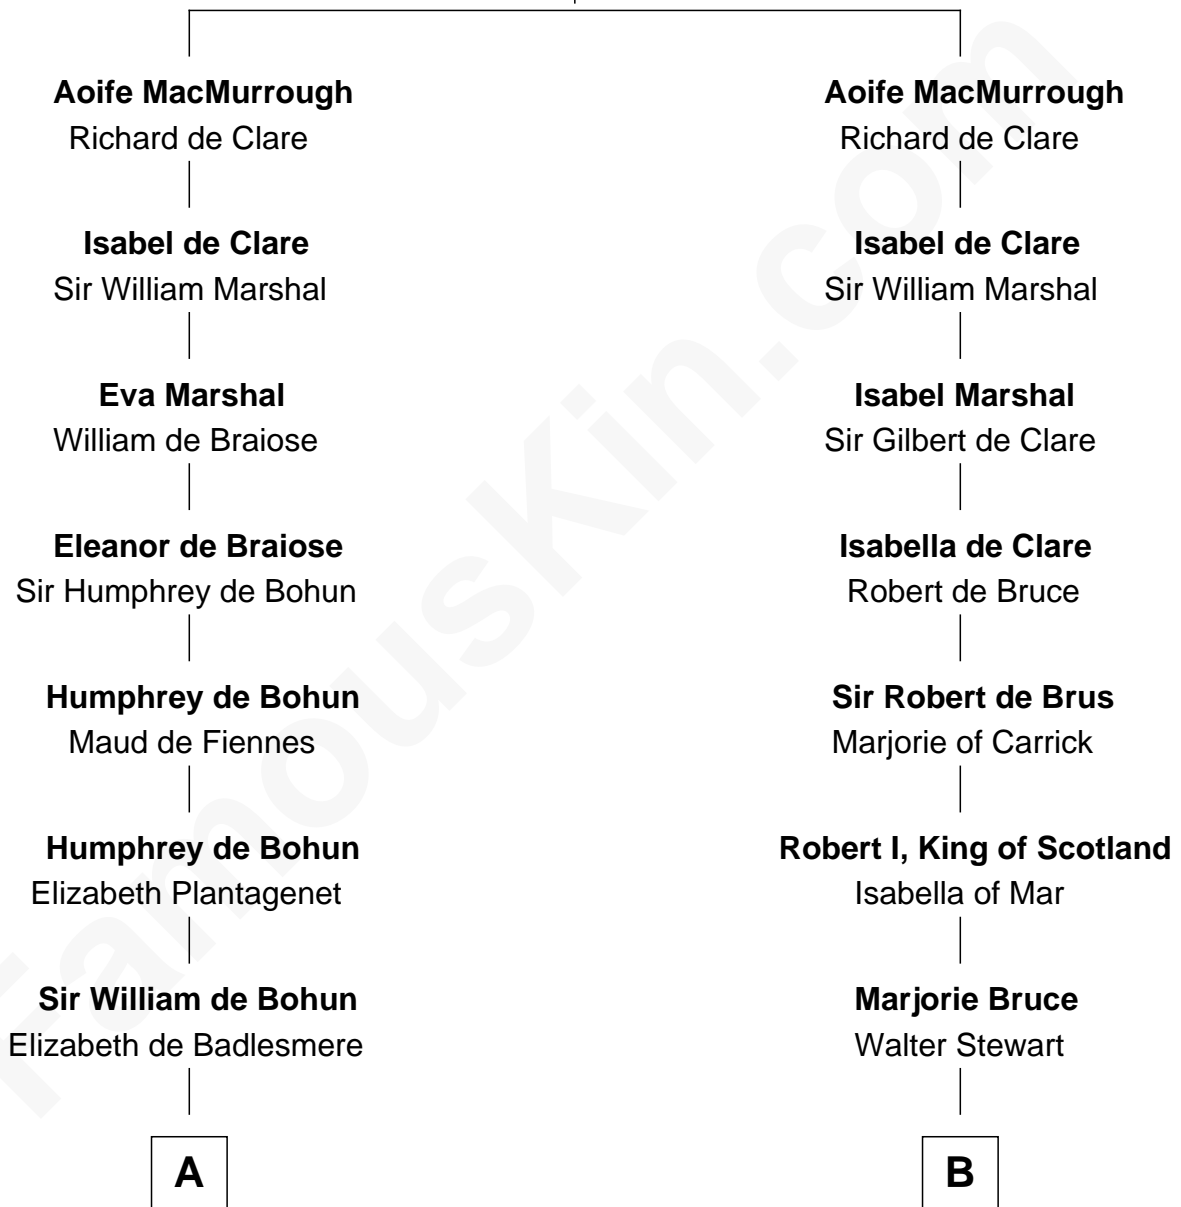

FamousKin.com Relationship Chart of

General Robert E. Lee

Confederate Army - U.S. Civil War

19th cousin 2 times removed of

Major John Pitcairn

British Commander at Battle of Lexington

Dermot MacMurrough

Mor O'Toole

Major John Pitcairn

British Commander at Lexington

FamousKin.com