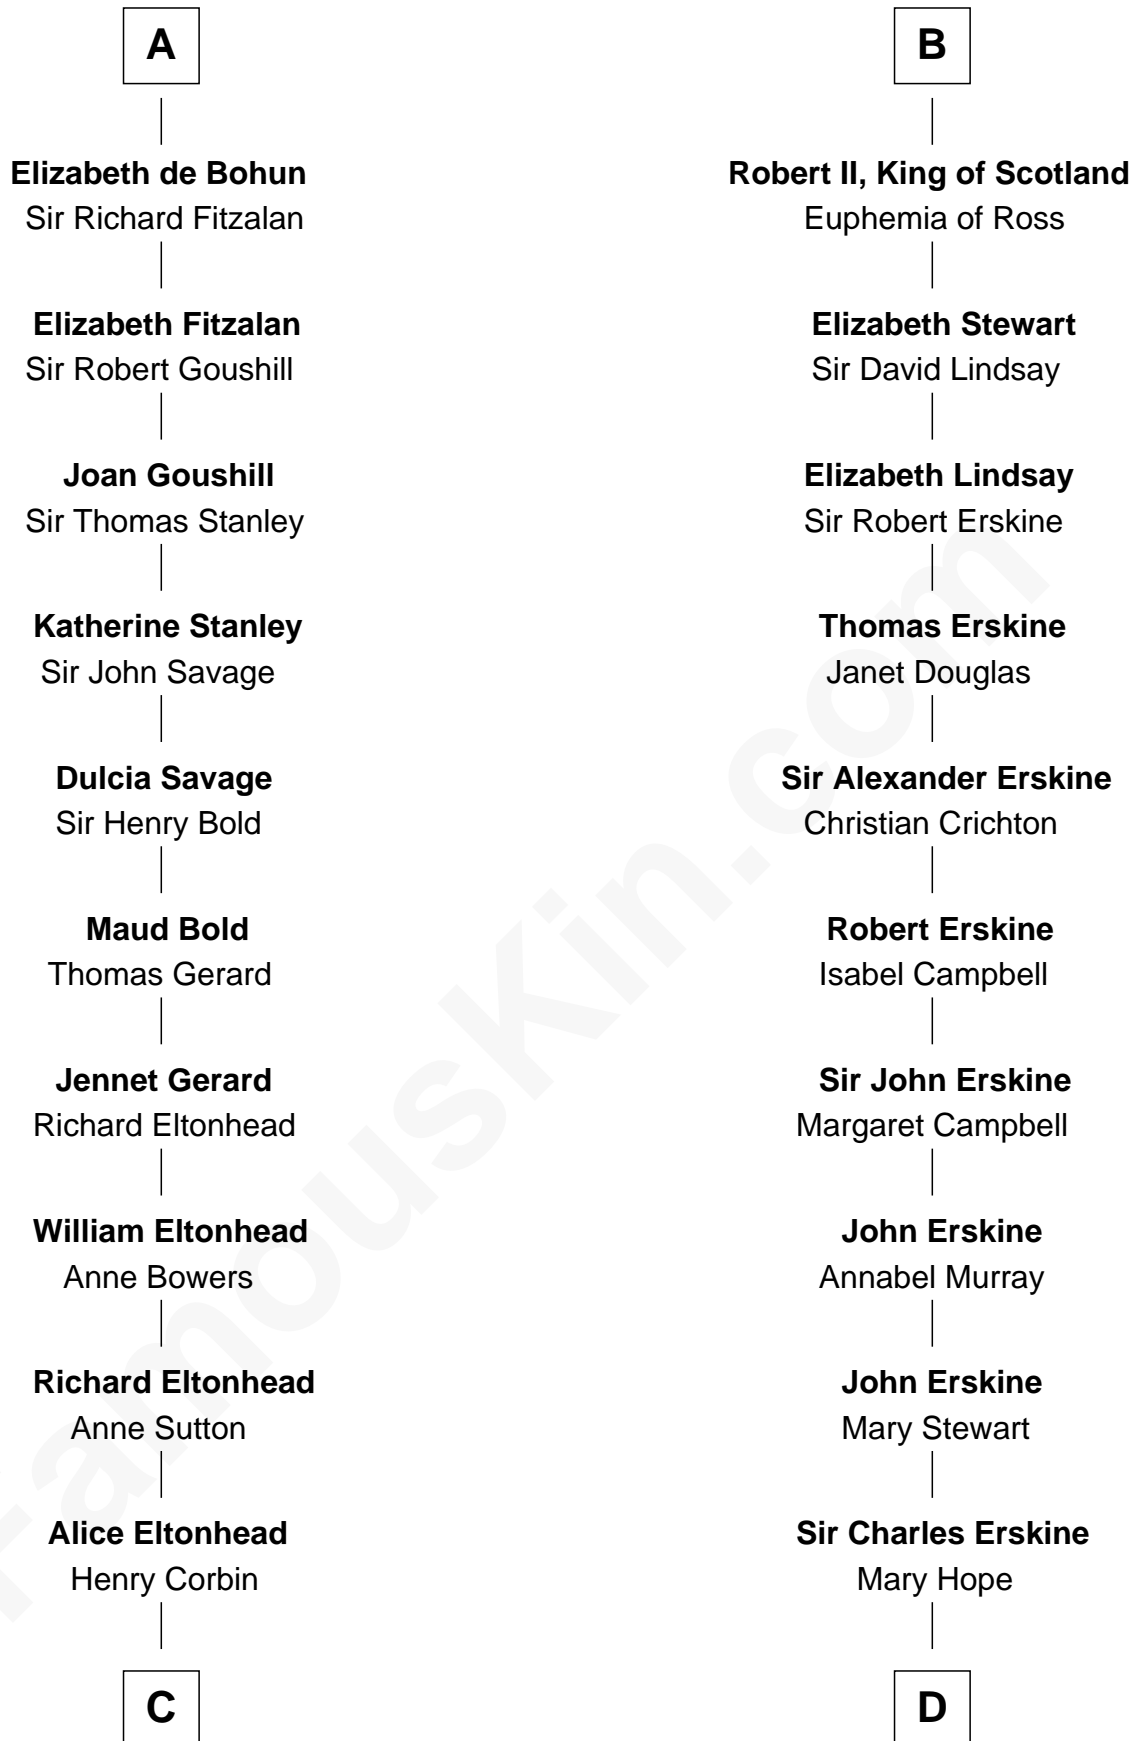

FamousKin.com Relationship Chart of

General Robert E. Lee

Confederate Army - U.S. Civil War

19th cousin 2 times removed of

Major John Pitcairn

British Commander at Battle of Lexington

Dermot MacMurrough

Mor O'Toole