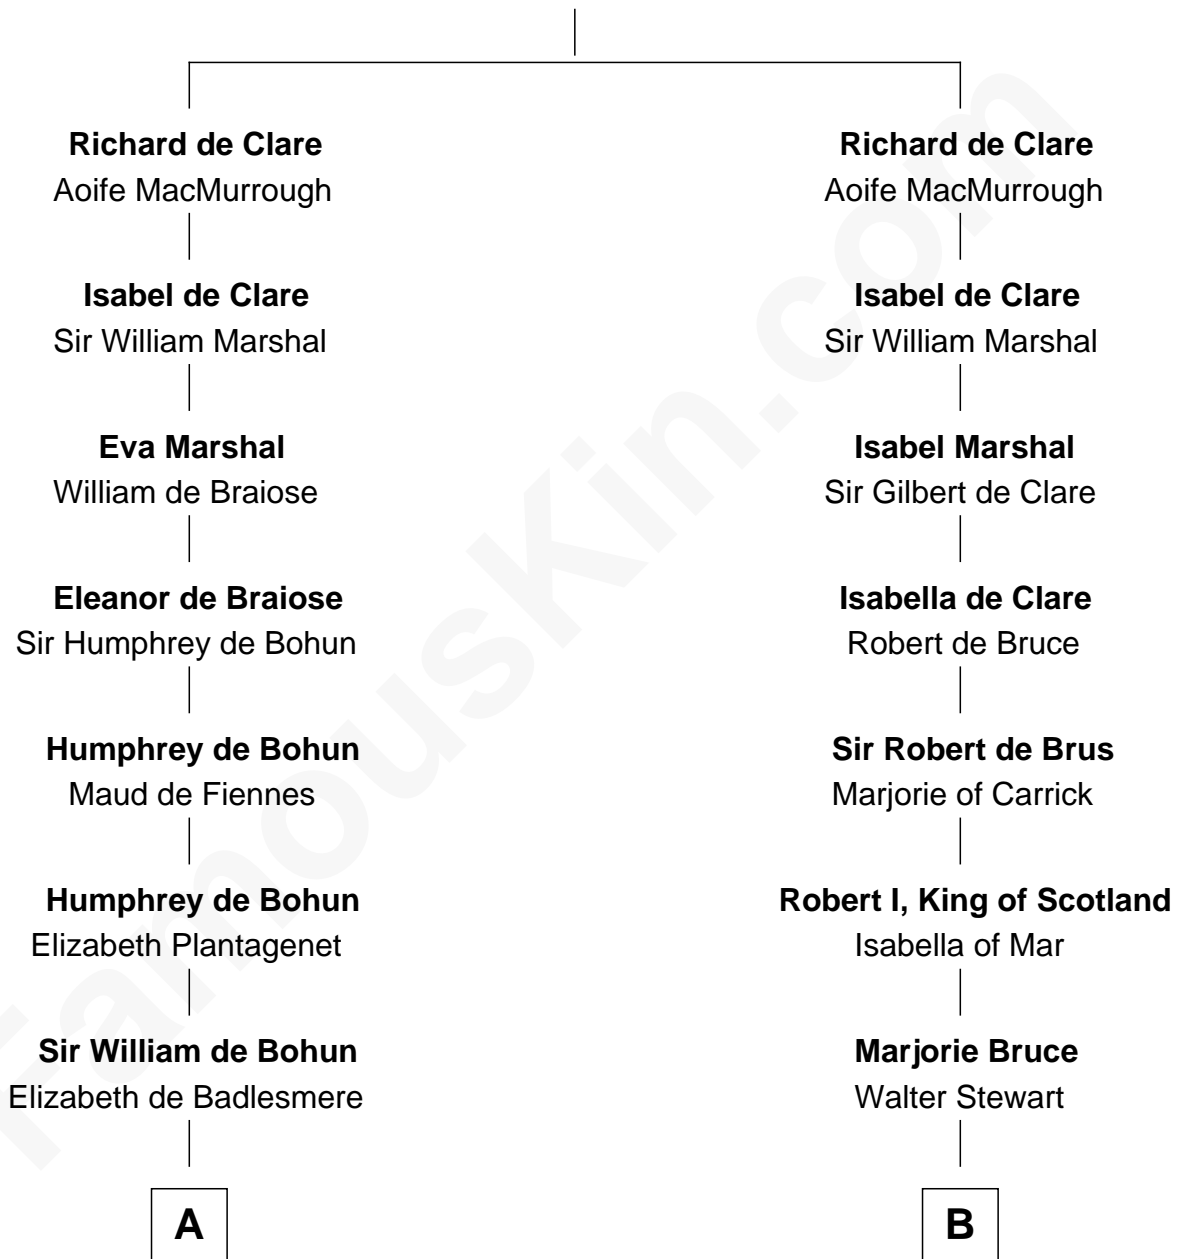

# FamousKin.com

## Relationship Chart of

**General Robert E. Lee**

*Confederate Army - U.S. Civil War*

19th cousin 2 times removed of

**Major John Pitcairn**

*British Commander at Battle of Lexington*

**Gilbert Fitzgilbert de Clare**

Isabel de Beaumont

**C**

**Laetitia Corbin**

Richard Lee

**Henry Lee**

Mary Bland

**Col. Henry Lee**

Lucy Grymes