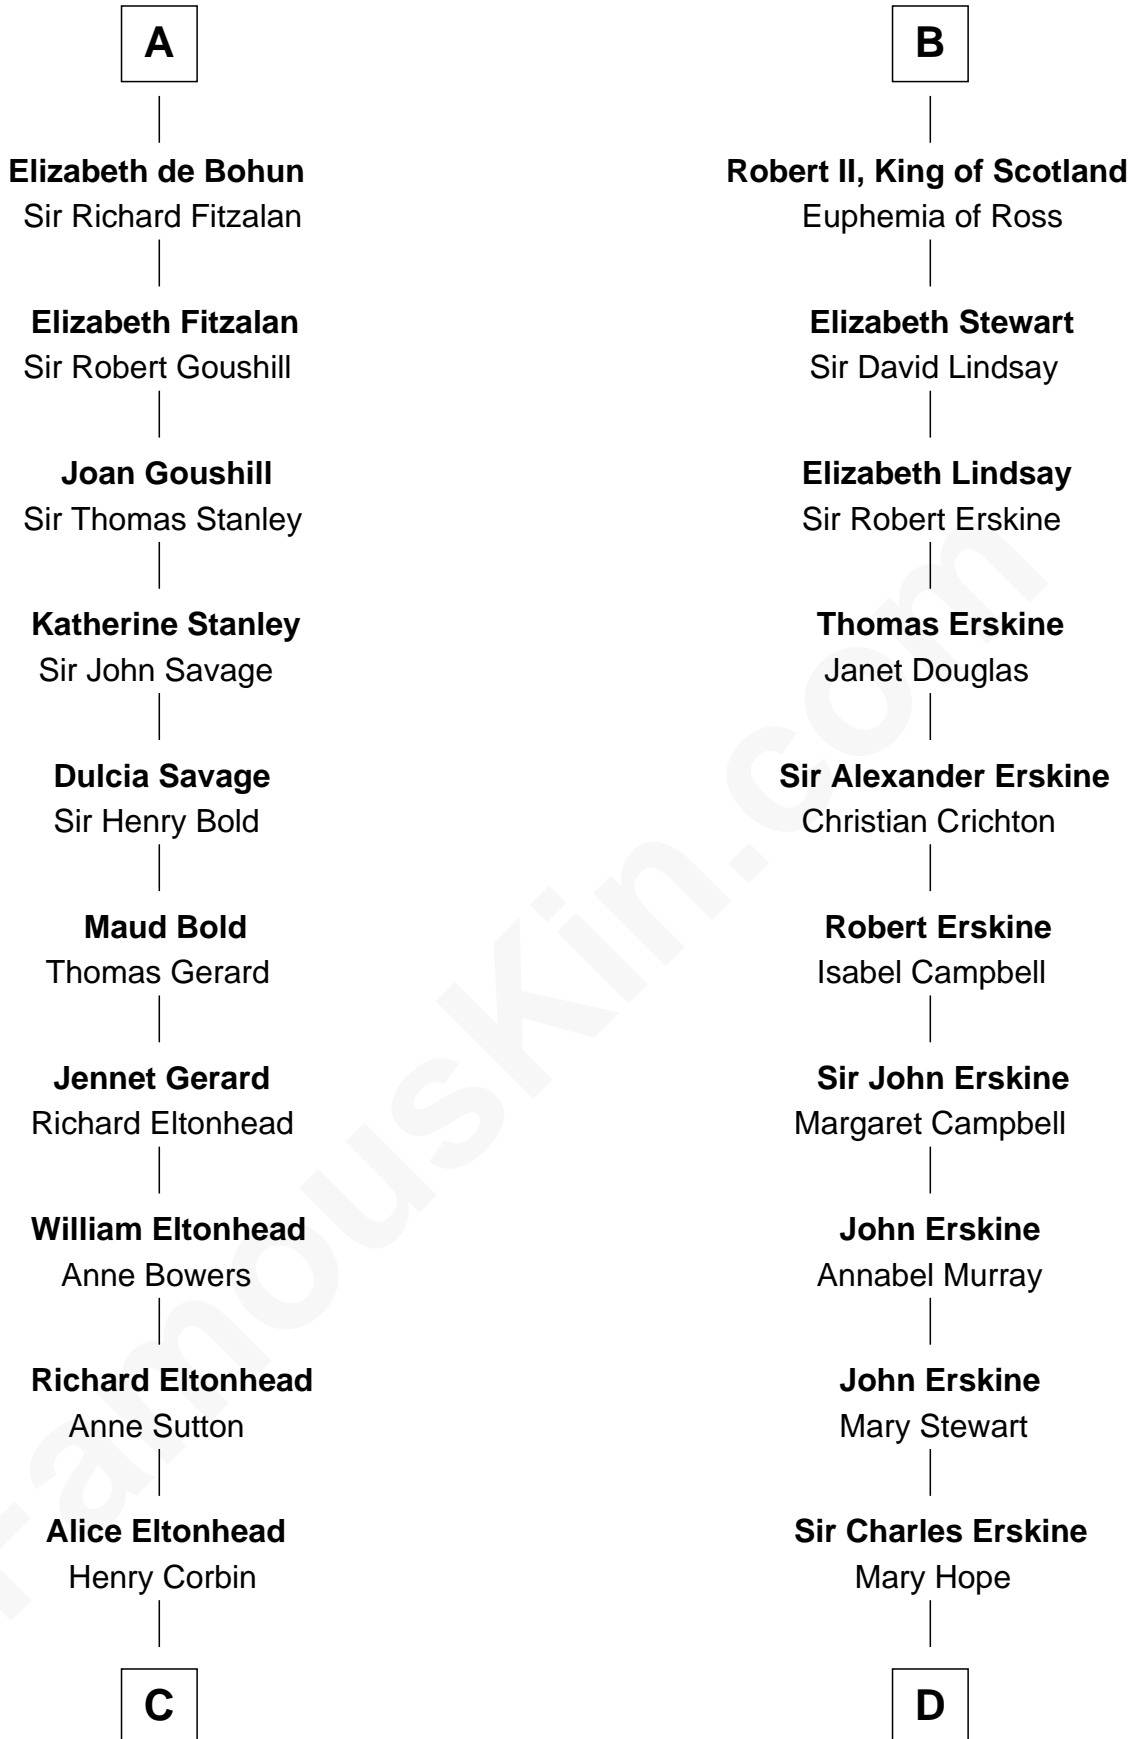

FamousKin.com

Relationship Chart of

General Robert E. Lee

Confederate Army - U.S. Civil War

19th cousin 2 times removed of

Major John Pitcairn

British Commander at Battle of Lexington

C

Laetitia Corbin

Richard Lee

Henry Lee

Mary Bland

Col. Henry Lee

Lucy Grymes

Maj. Gen. Henry Lee

Anne Hill Carter