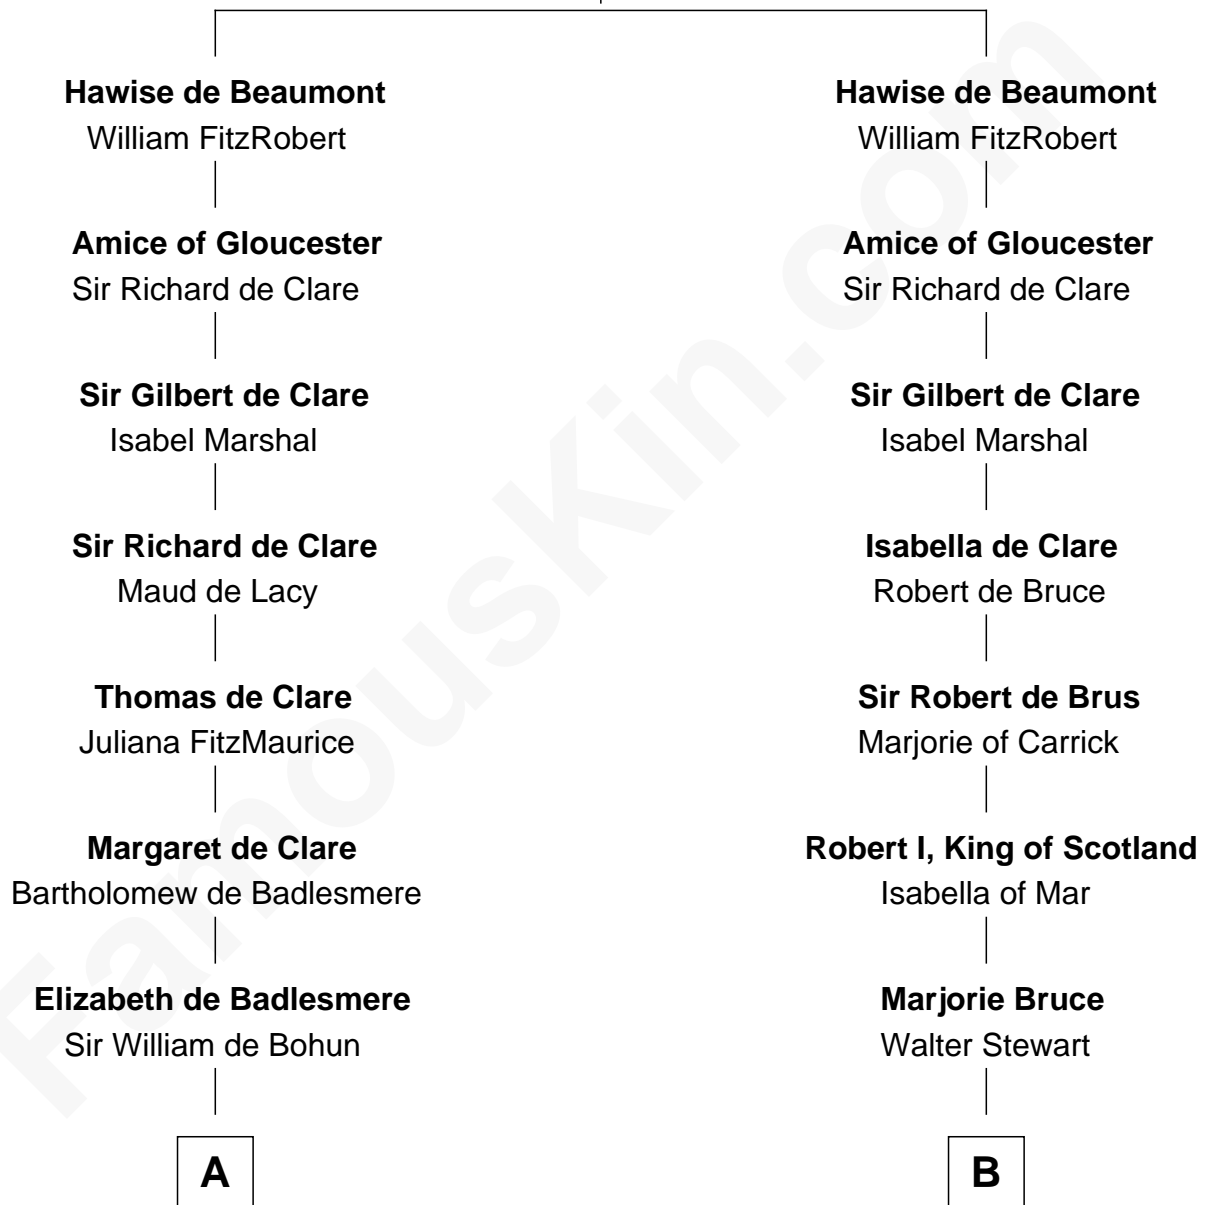

Robert de Beaumont

Amicia de Gael