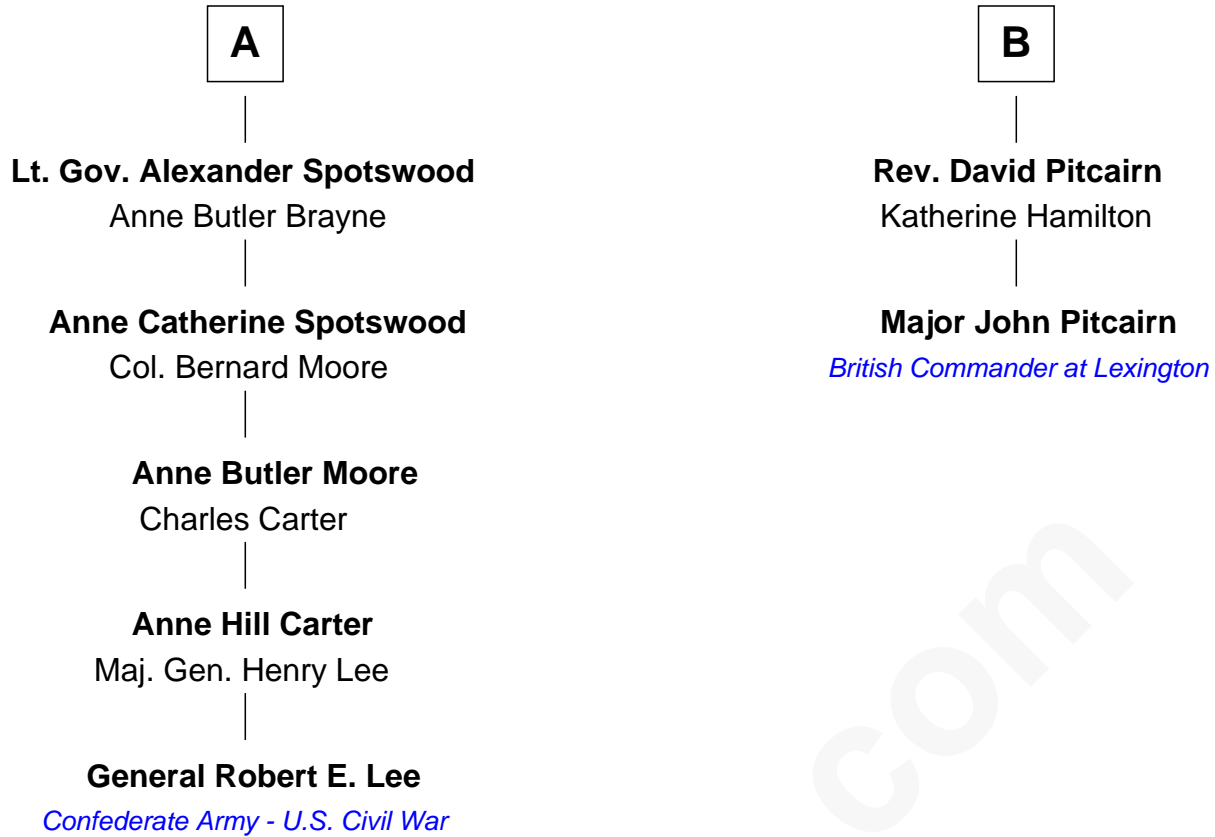

# FamousKin.com Relationship Chart of

**General Robert E. Lee**

*Confederate Army - U.S. Civil War*

8th cousin 3 times removed of

**Major John Pitcairn**

*British Commander at Battle of Lexington*

FamousKin.com