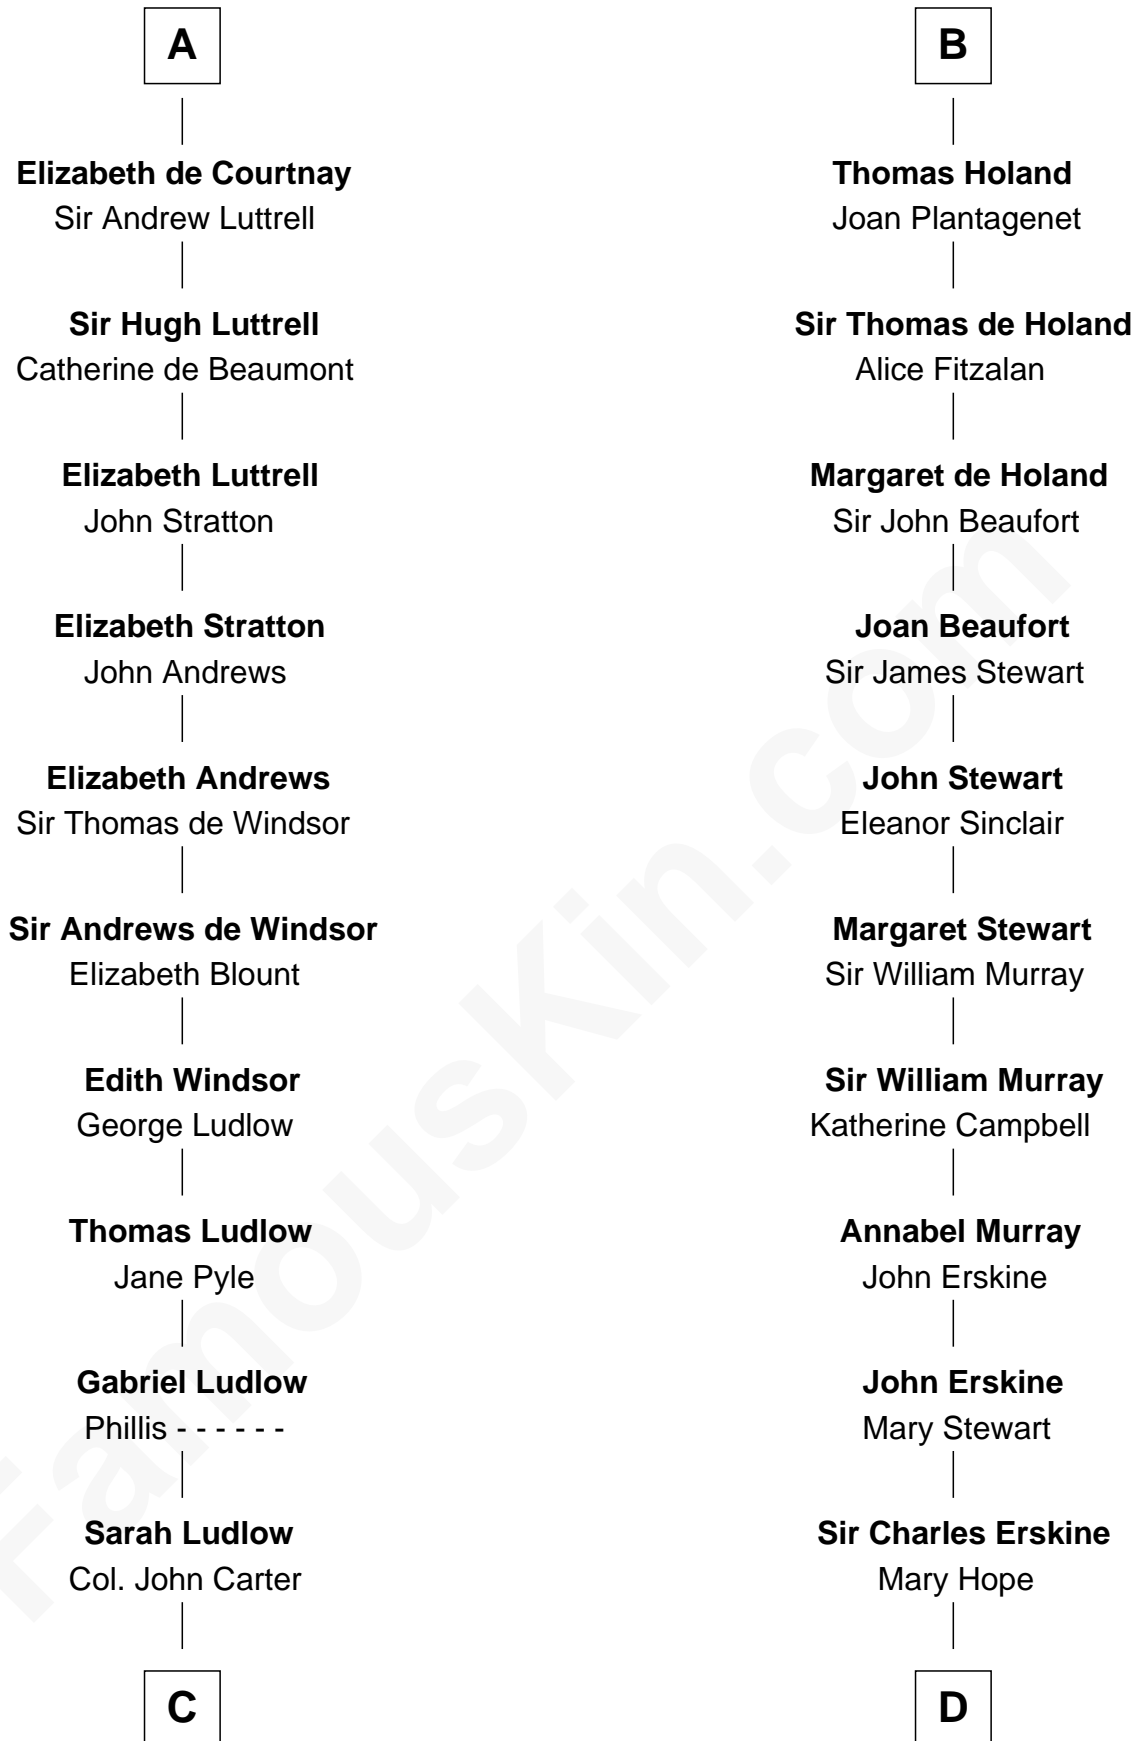

FamousKin.com

Relationship Chart of

General Robert E. Lee

Confederate Army - U.S. Civil War

19th cousin 2 times removed of

Major John Pitcairn

British Commander at Battle of Lexington

Hugh de Grantmesnil

C

Col. Robert Carter

Judith Armistead

John Carter

Elizabeth Hill

Charles Carter

Anne Butler Moore

Anne Hill Carter