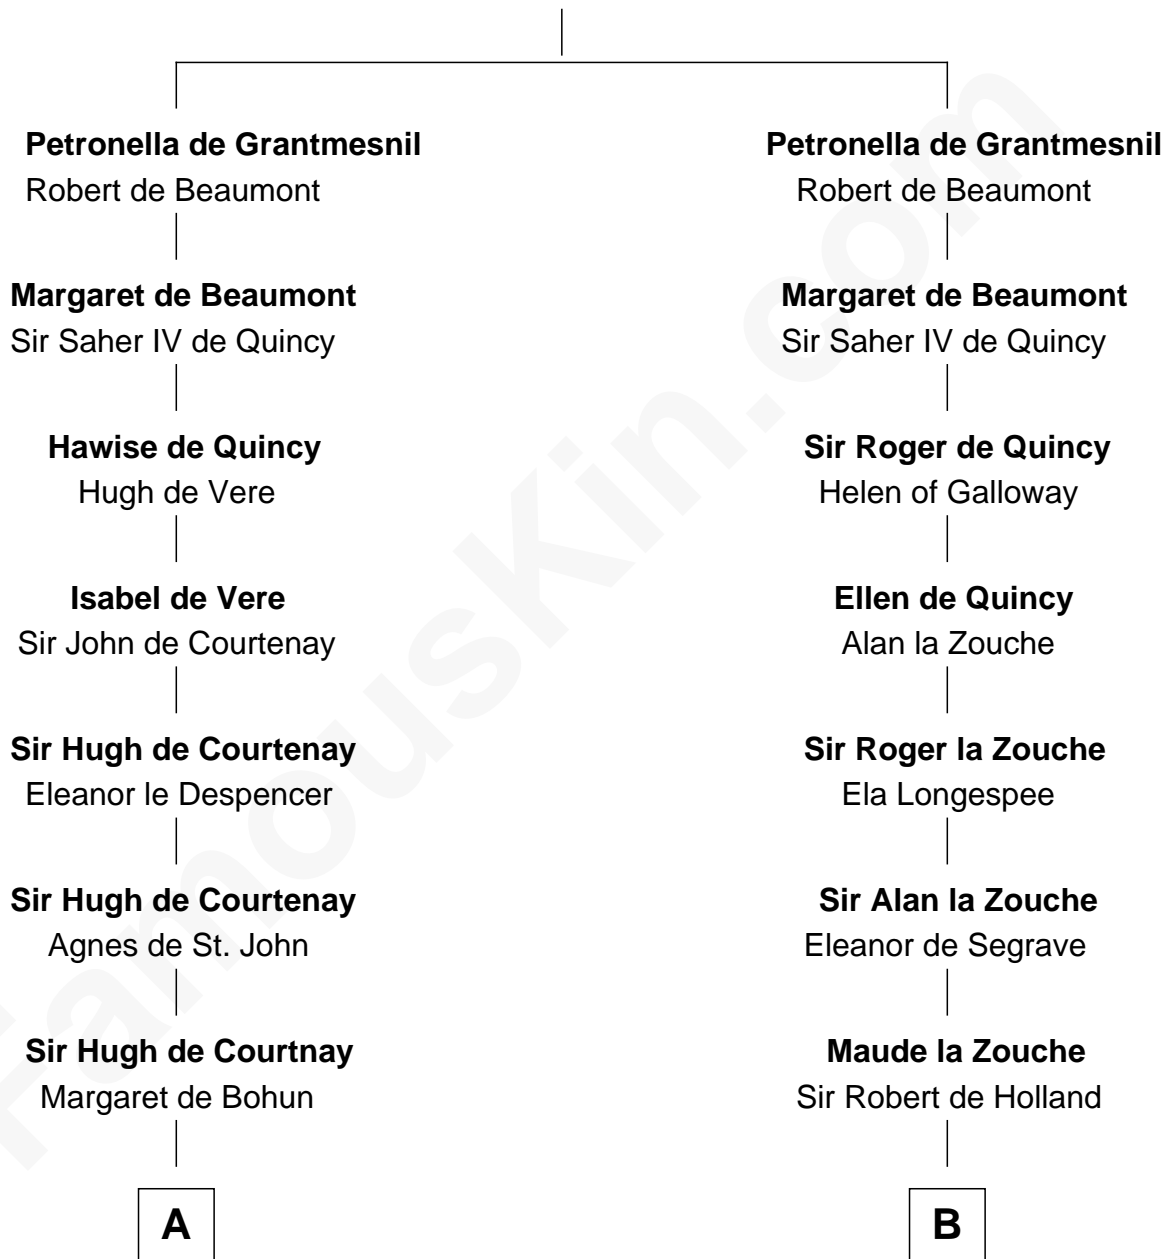

FamousKin.com

Relationship Chart of

General Robert E. Lee

Confederate Army - U.S. Civil War

19th cousin 2 times removed of

Major John Pitcairn

British Commander at Battle of Lexington

Hugh de Grantmesnil

C

Col. Robert Carter

Judith Armistead

John Carter

Elizabeth Hill

Charles Carter

Anne Butler Moore

Anne Hill Carter

Major John Pitcairn

British Commander at Lexington

FamousKin.com