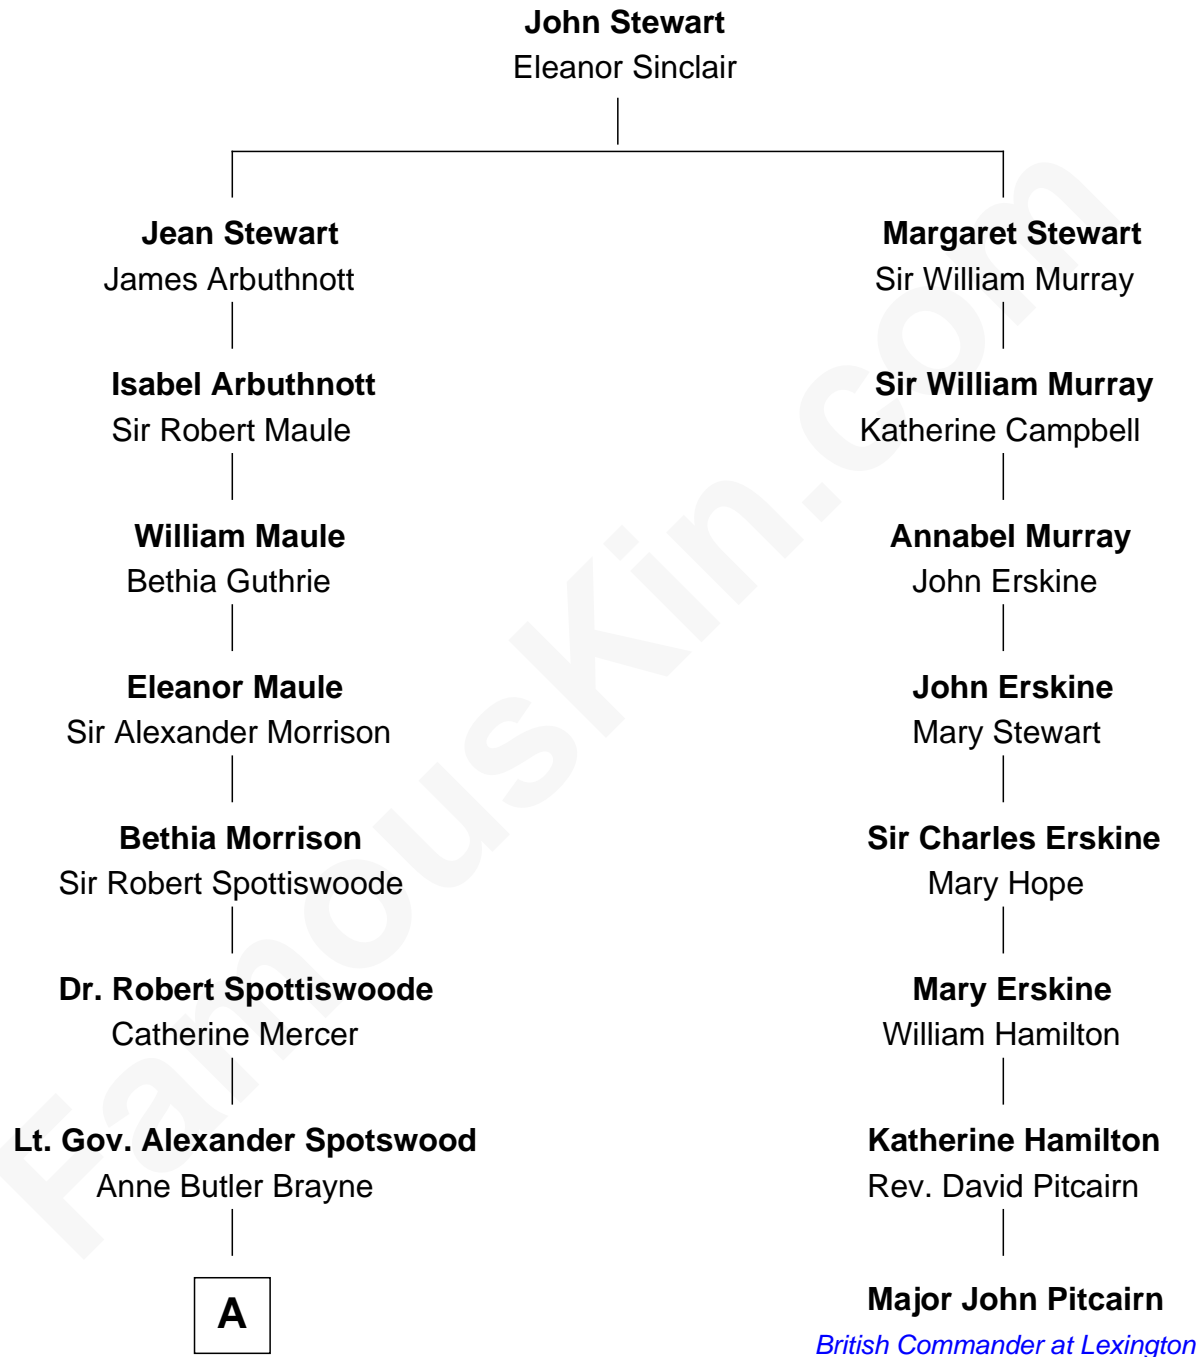

# FamousKin.com Relationship Chart of

**General Robert E. Lee**

*Confederate Army - U.S. Civil War*

7th cousin 3 times removed of

**Major John Pitcairn**

*British Commander at Battle of Lexington*

**A**

—  
**Anne Catherine Spotswood**

Col. Bernard Moore

—  
**Anne Butler Moore**

Charles Carter

—  
**Anne Hill Carter**

Maj. Gen. Henry Lee

—  
**General Robert E. Lee**

*Confederate Army - U.S. Civil War*

FamousKin.com