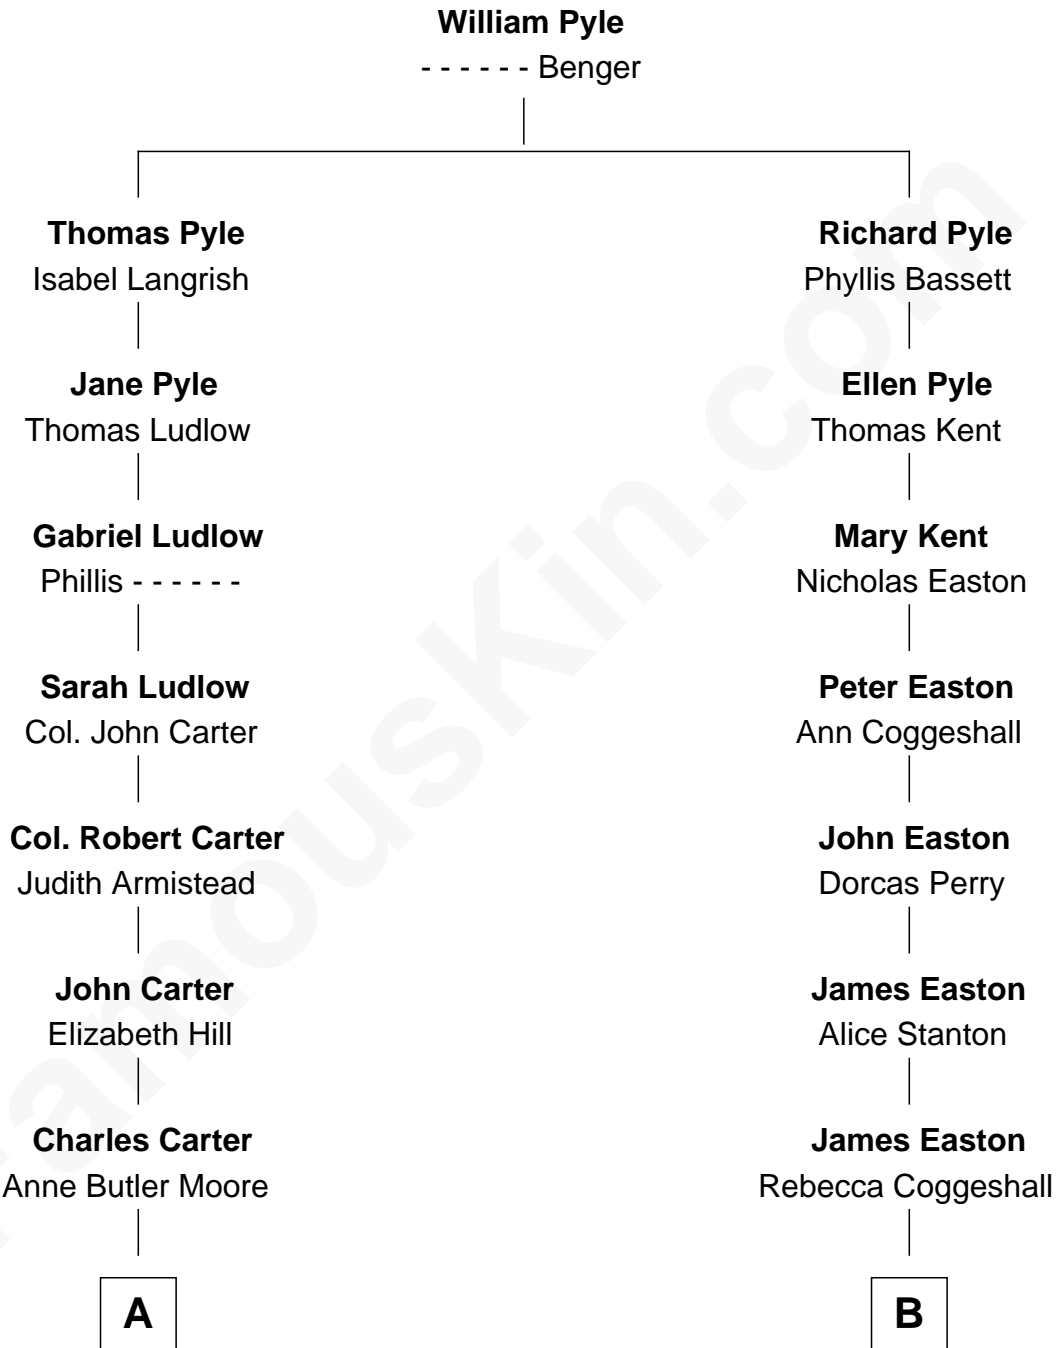

# FamousKin.com Relationship Chart of

**General Robert E. Lee**

*Confederate Army - U.S. Civil War*

8th cousin 4 times removed of

**Marilyn Monroe**

*Actress, Model, and Singer*

**A**

**Anne Hill Carter**  
Maj. Gen. Henry Lee

**General Robert E. Lee**  
*Confederate Army - U.S. Civil War*

**B**

**James Coggeshall Easton**  
Mary Ann Spooner

**John William Easton**  
Frances Ann Franklin

**Elizabeth Cutting Easton**  
William Congdon Tennant

**Elizabeth Easton Tennant**  
Frederick Almy Gifford

**Charles Stanley Gifford**  
Gladys Pearl Monroe

**Marilyn Monroe**  
*Actress, Model, and Singer*