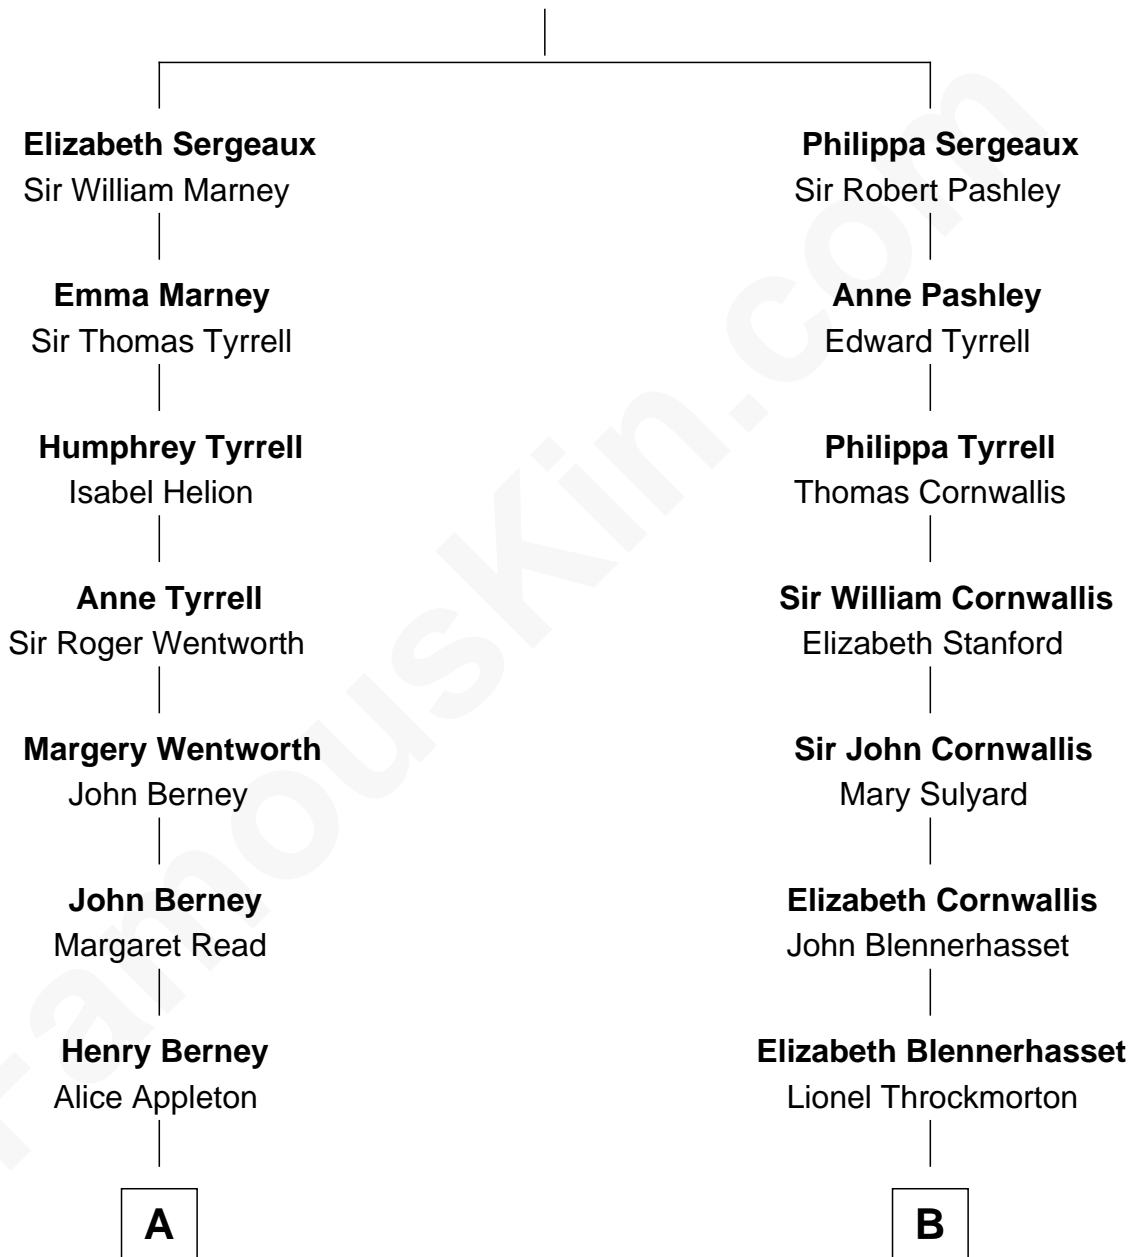

FamousKin.com Relationship Chart of

General Robert E. Lee

Confederate Army - U.S. Civil War

14th cousin 4 times removed of

Marilyn Monroe

Actress, Model, and Singer

Sir Richard Sergeaux

Philippe Fitzalan

C

Charles Stanley Gifford

Gladys Pearl Monroe

Marilyn Monroe

Actress, Model, and Singer

FamousKin.com