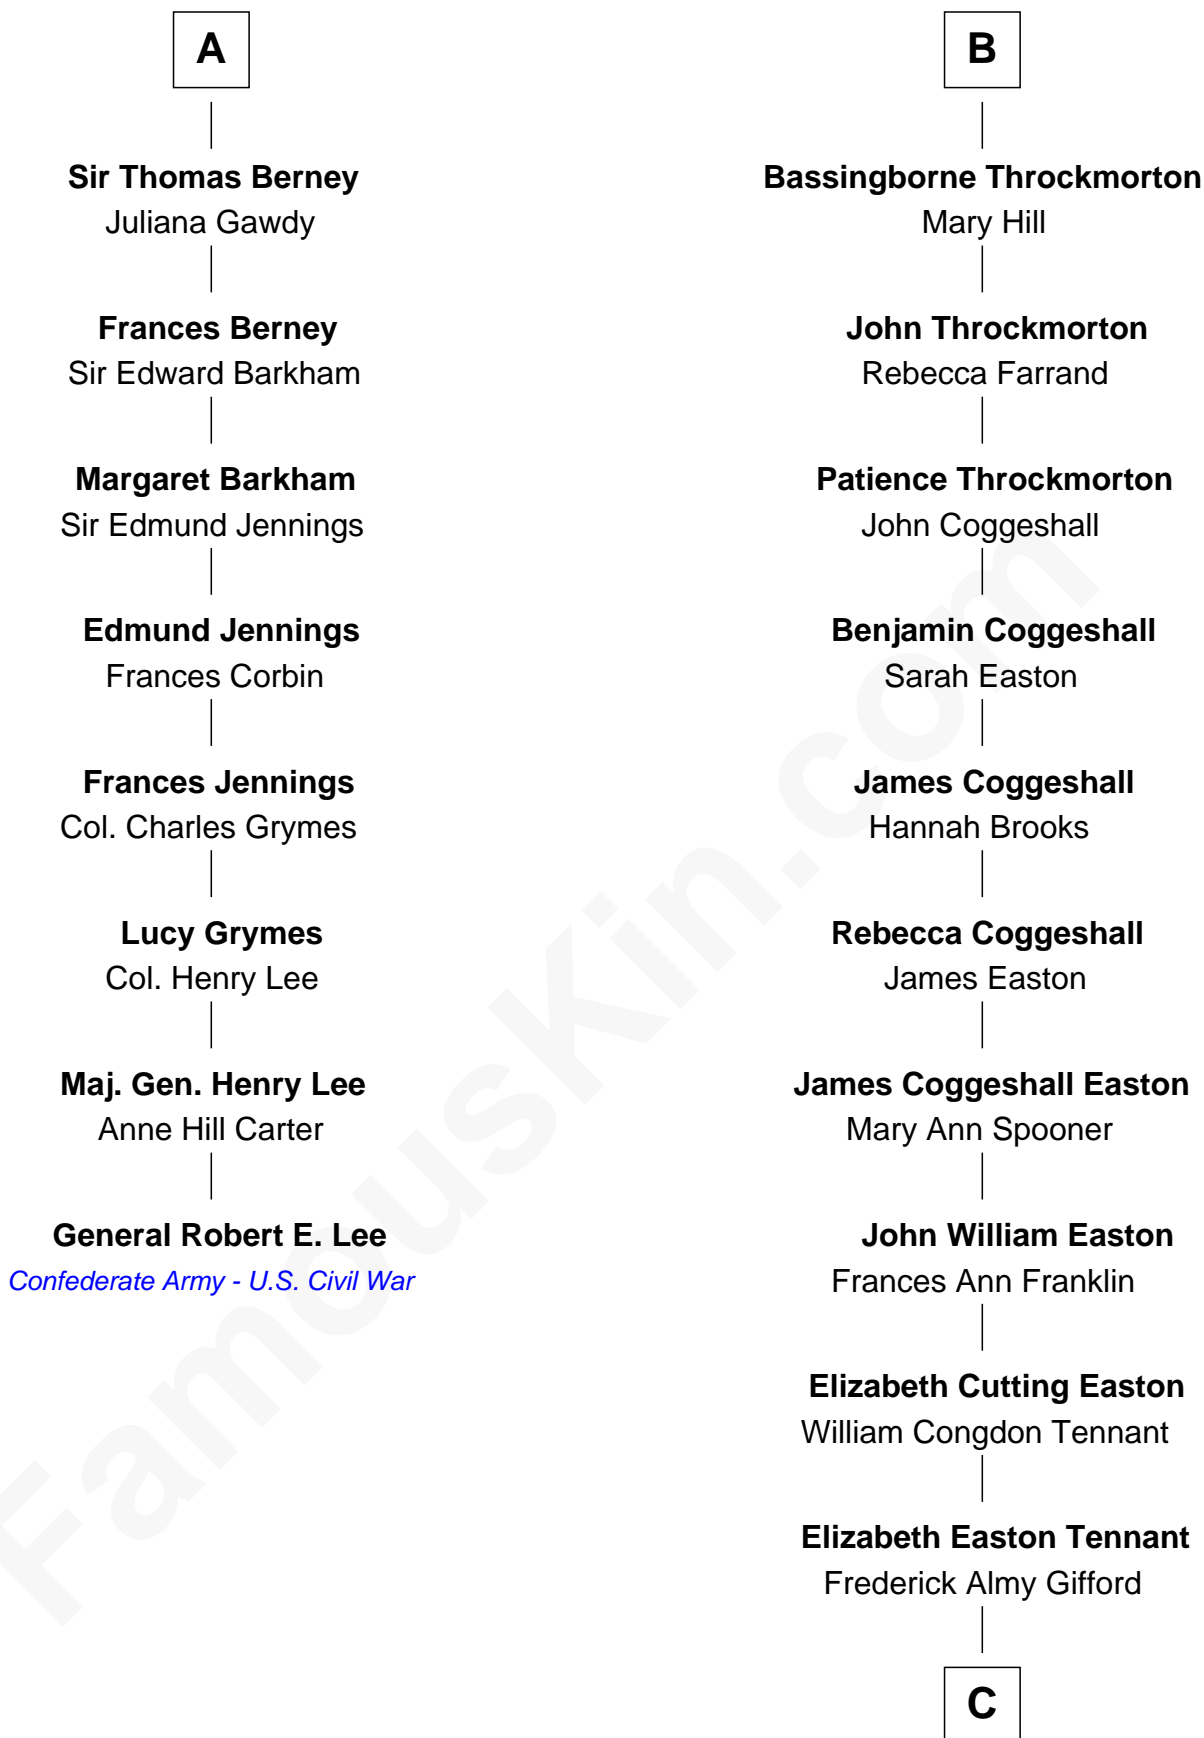

FamousKin.com Relationship Chart of

General Robert E. Lee

Confederate Army - U.S. Civil War

14th cousin 4 times removed of

Marilyn Monroe

Actress, Model, and Singer

Sir Richard Sergeaux

Philippe Fitzalan

C

Charles Stanley Gifford

Gladys Pearl Monroe

Marilyn Monroe

Actress, Model, and Singer

FamousKin.com