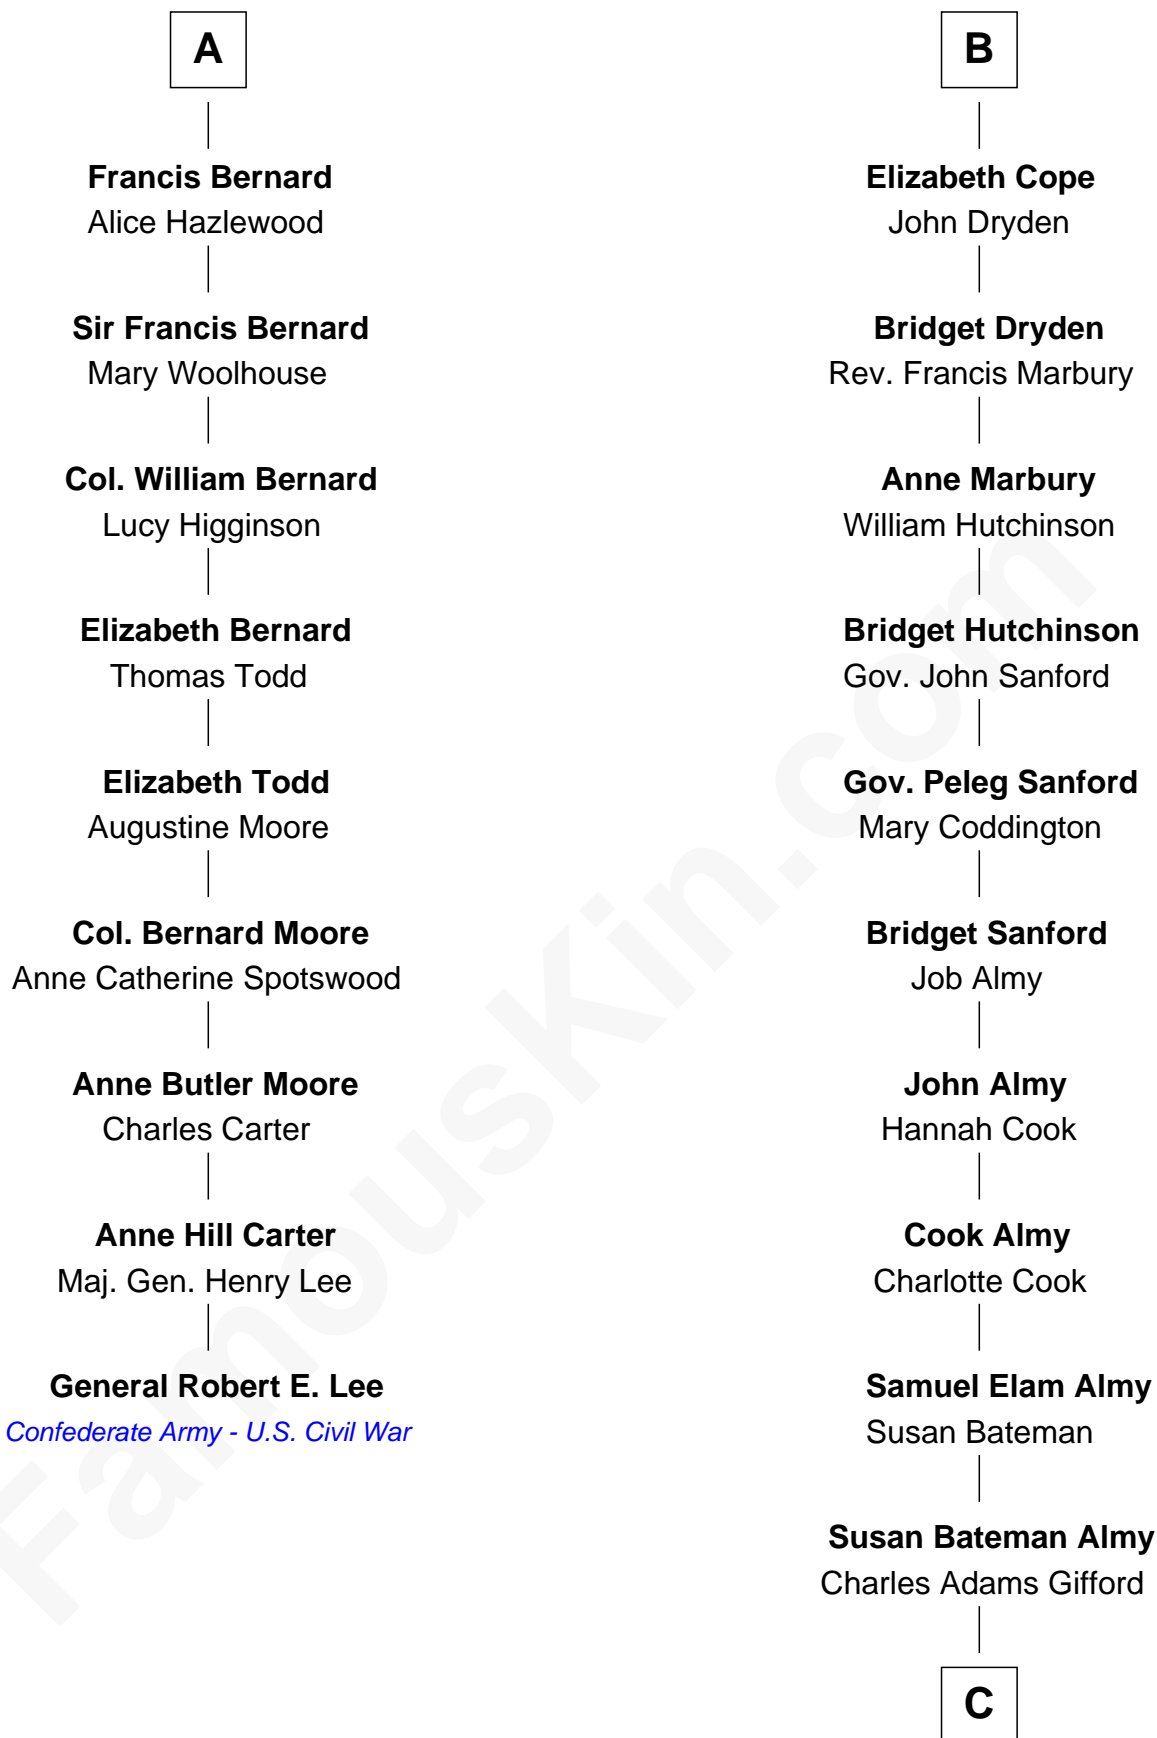

# FamousKin.com Relationship Chart of

**General Robert E. Lee**

*Confederate Army - U.S. Civil War*

15th cousin 4 times removed of

**Marilyn Monroe**

*Actress, Model, and Singer*

**Margaret de Audley**

Ralph de Stafford

**C**

**Frederick Almy Gifford**  
Elizabeth Easton Tennant

**Charles Stanley Gifford**  
Gladys Pearl Monroe

**Marilyn Monroe**  
*Actress, Model, and Singer*

FamousKin.com