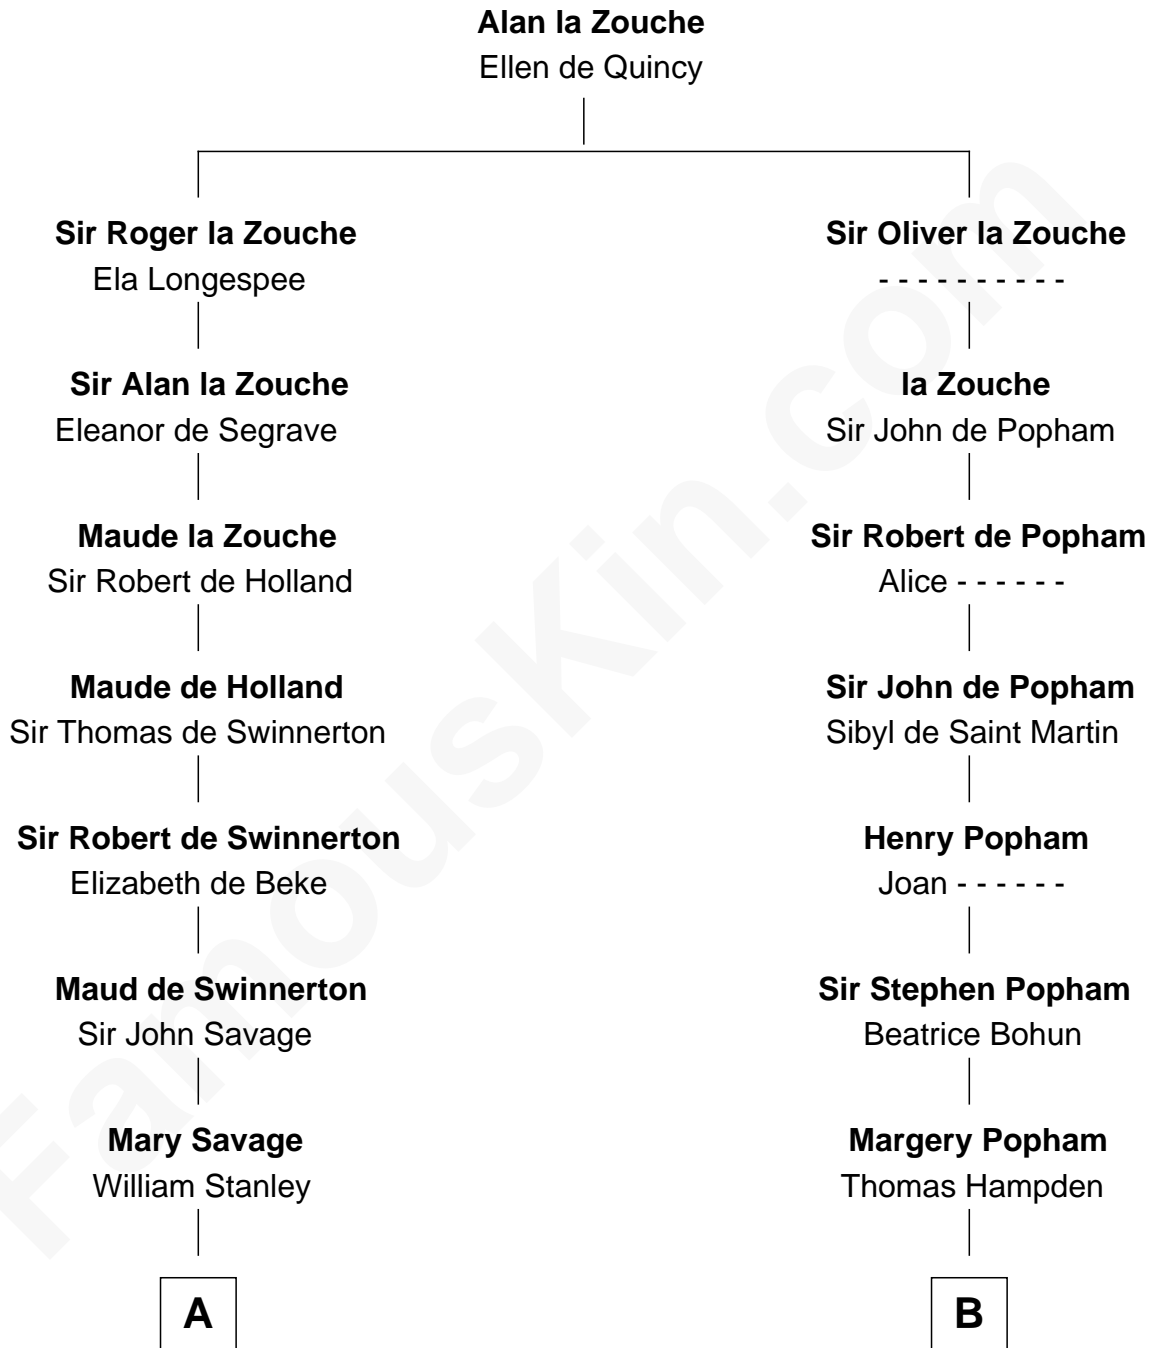

FamousKin.com Relationship Chart of

General Robert E. Lee

Confederate Army - U.S. Civil War

12th cousin 6 times removed of

Edmund Waller

English Poet and Politician

C

—
Maj. Gen. Henry Lee

Anne Hill Carter

—
General Robert E. Lee

Confederate Army - U.S. Civil War

FamousKin.com