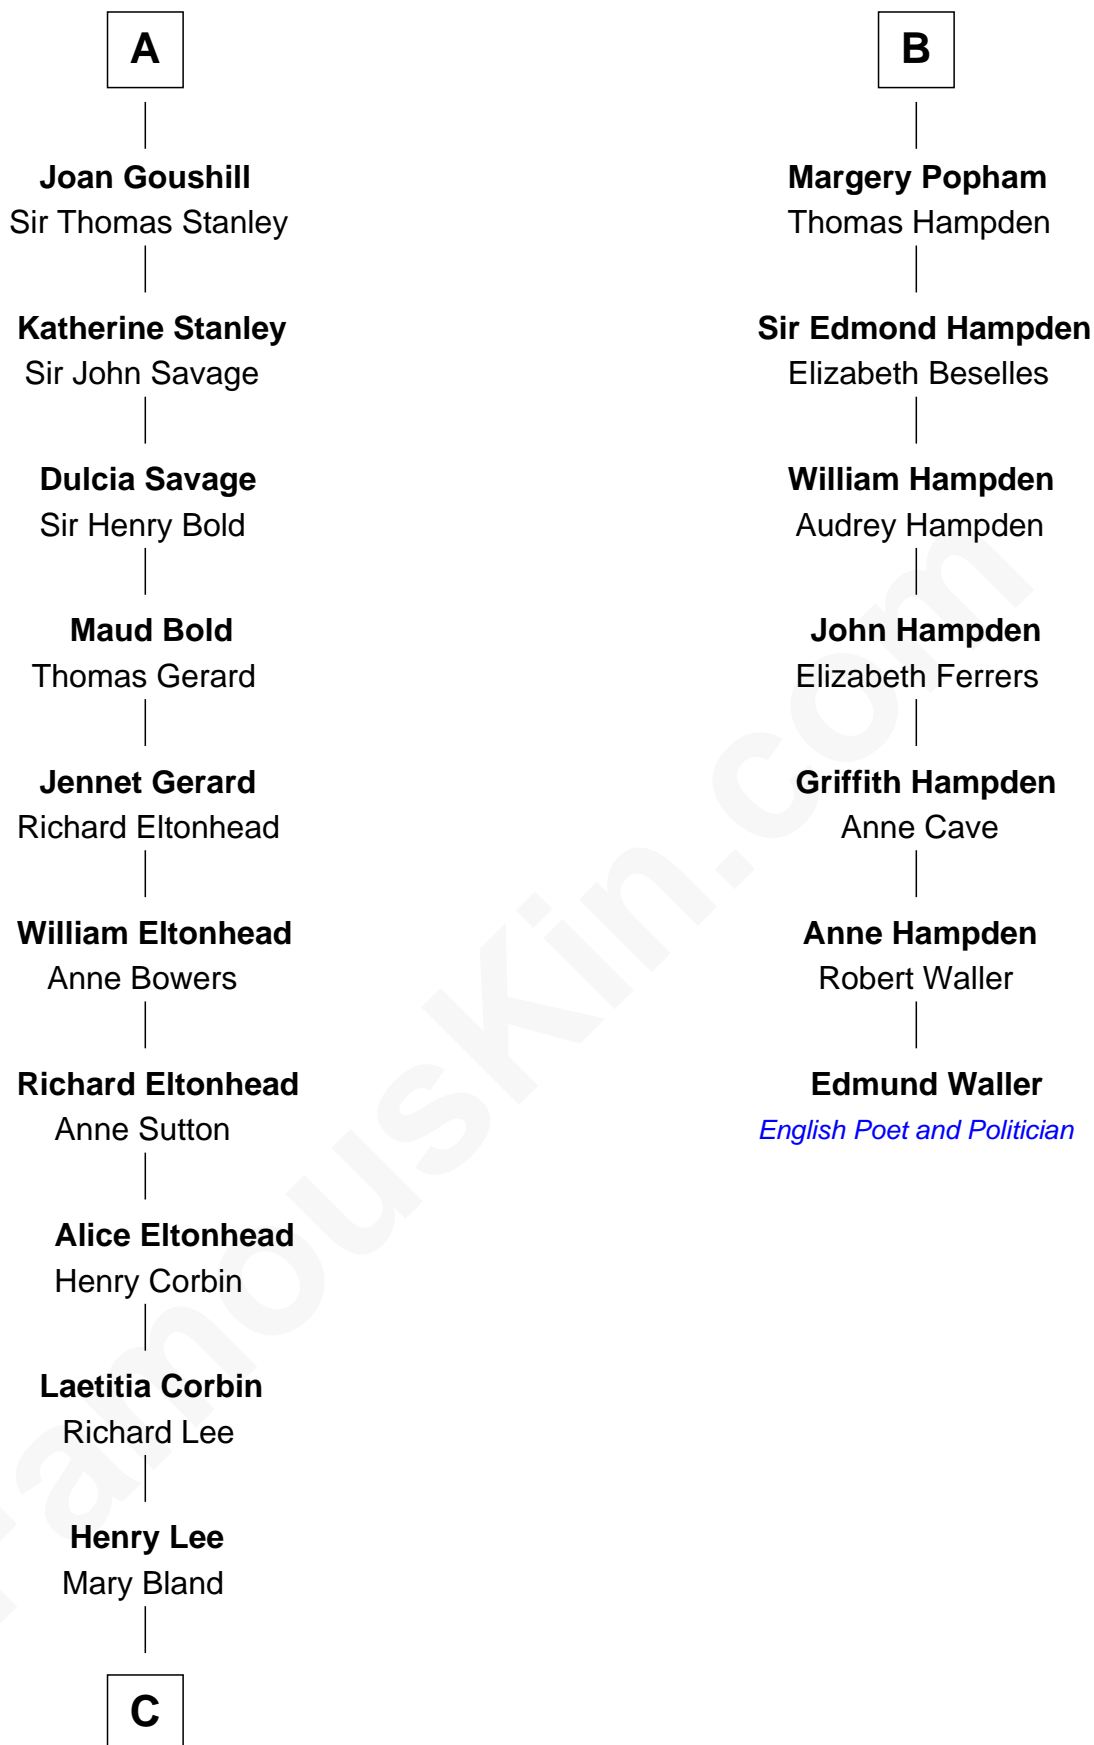

FamousKin.com

Relationship Chart of

General Robert E. Lee

Confederate Army - U.S. Civil War

13th cousin 6 times removed of

Edmund Waller

English Poet and Politician

C

Col. Henry Lee

Lucy Grymes

Maj. Gen. Henry Lee

Anne Hill Carter

General Robert E. Lee

Confederate Army - U.S. Civil War

FamousKin.com