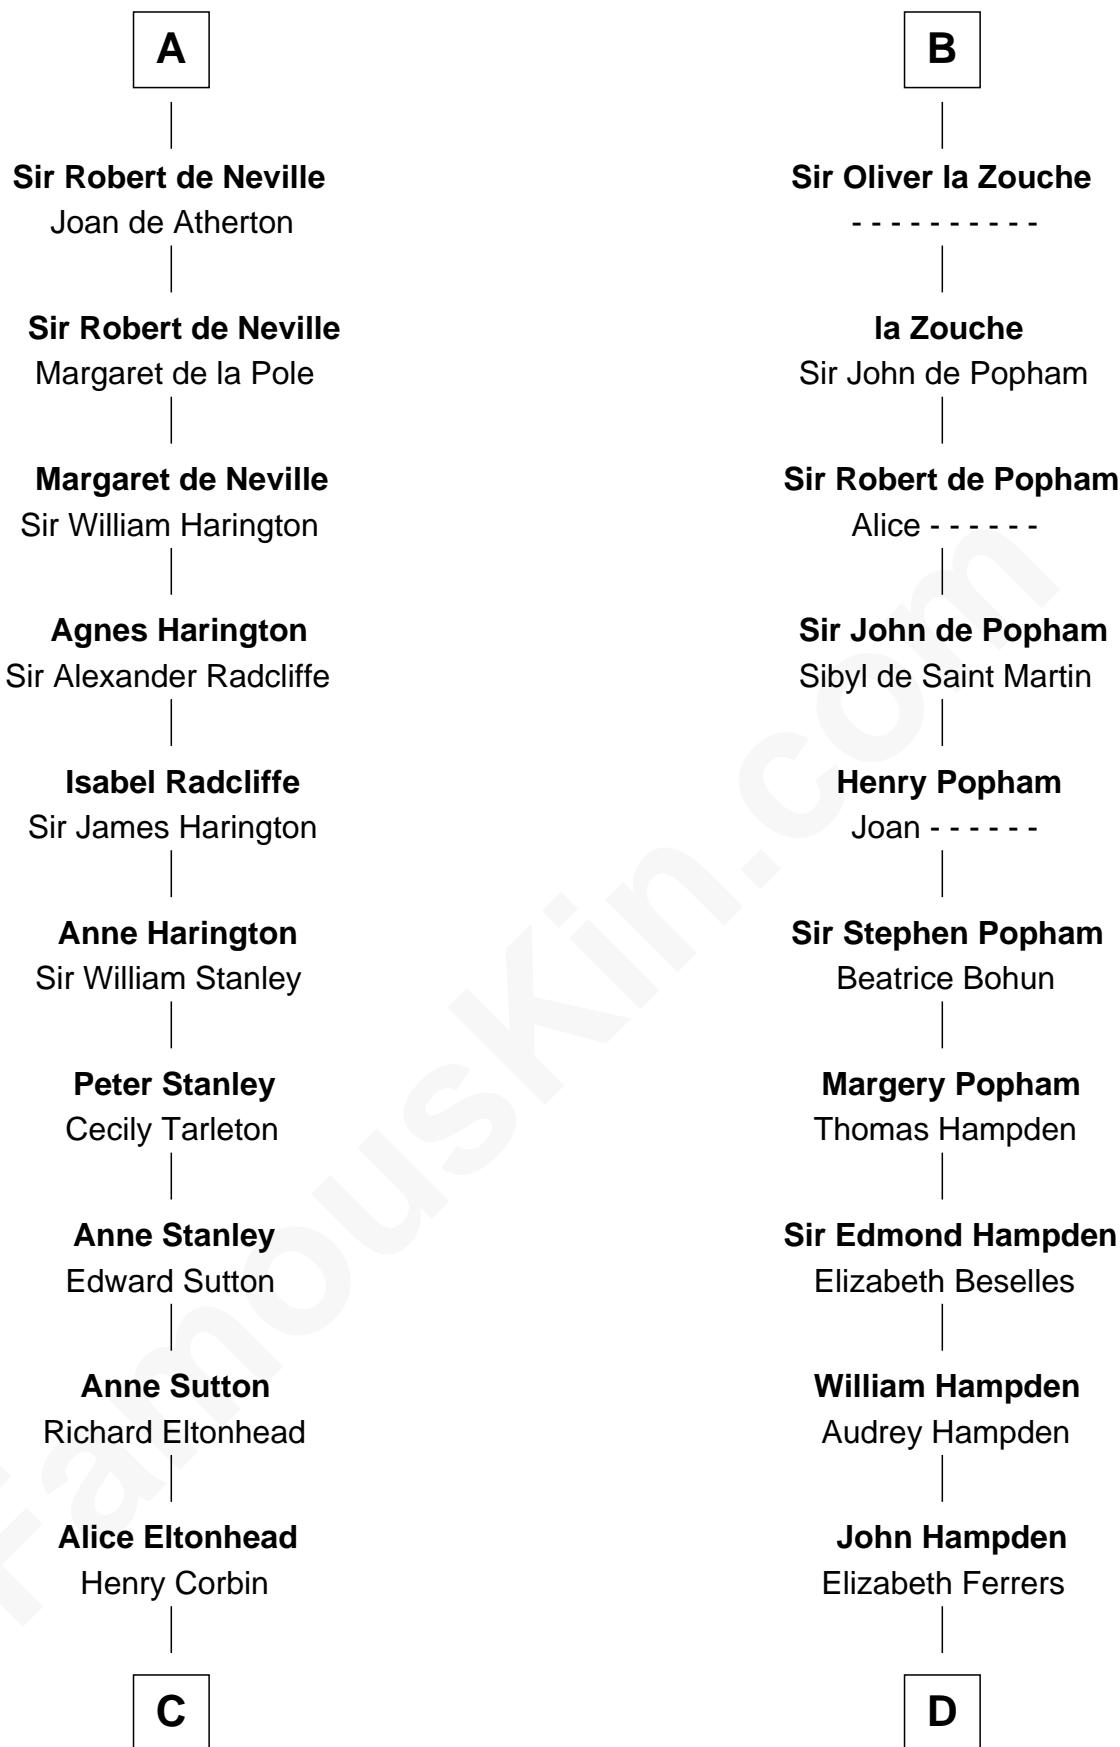

# FamousKin.com Relationship Chart of

**General Robert E. Lee**

*Confederate Army - U.S. Civil War*

19th cousin 2 times removed of

**Edmund Waller**

*English Poet and Politician*

**Maldred of Carlisle and Allendale**

Edith of Northumbria

**C**

**Laetitia Corbin**

Richard Lee

**Henry Lee**

Mary Bland

**Col. Henry Lee**

Lucy Grymes