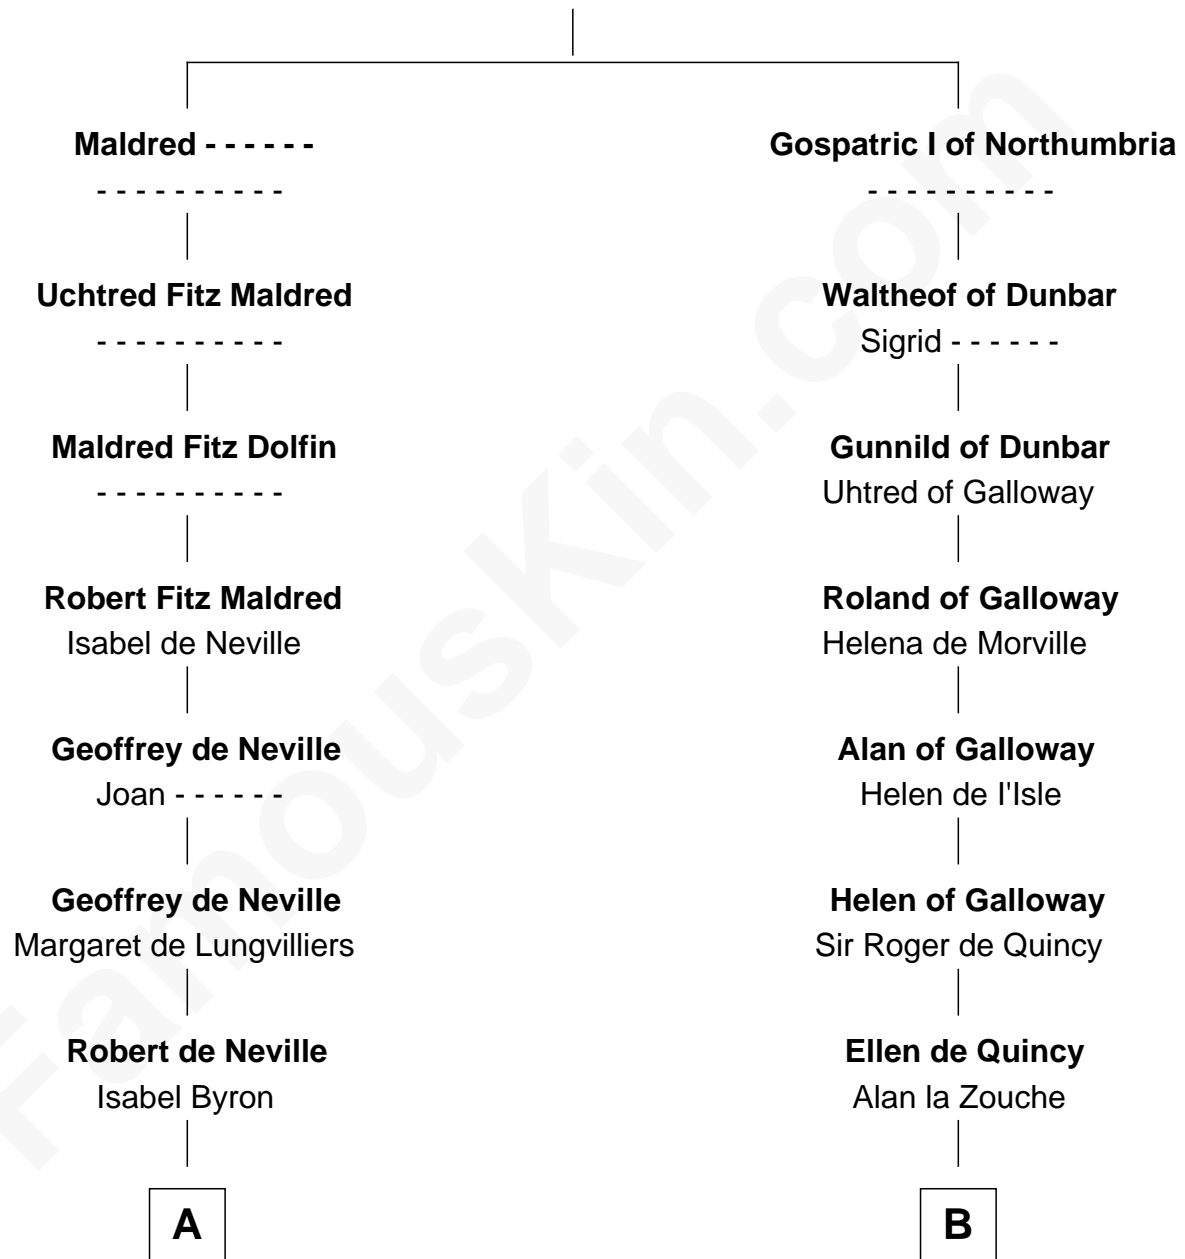

# FamousKin.com Relationship Chart of

**General Robert E. Lee**

*Confederate Army - U.S. Civil War*

19th cousin 2 times removed of

**Edmund Waller**

*English Poet and Politician*

**Maldred of Carlisle and Allendale**

Edith of Northumbria

**C**

**Laetitia Corbin**

Richard Lee

**Henry Lee**

Mary Bland

**Col. Henry Lee**

Lucy Grymes

**Maj. Gen. Henry Lee**

Anne Hill Carter

**General Robert E. Lee**

*Confederate Army - U.S. Civil War*

**D**

**Griffith Hampden**

Anne Cave

**Anne Hampden**

Robert Waller

**Edmund Waller**

*English Poet and Politician*

FamousKin.com