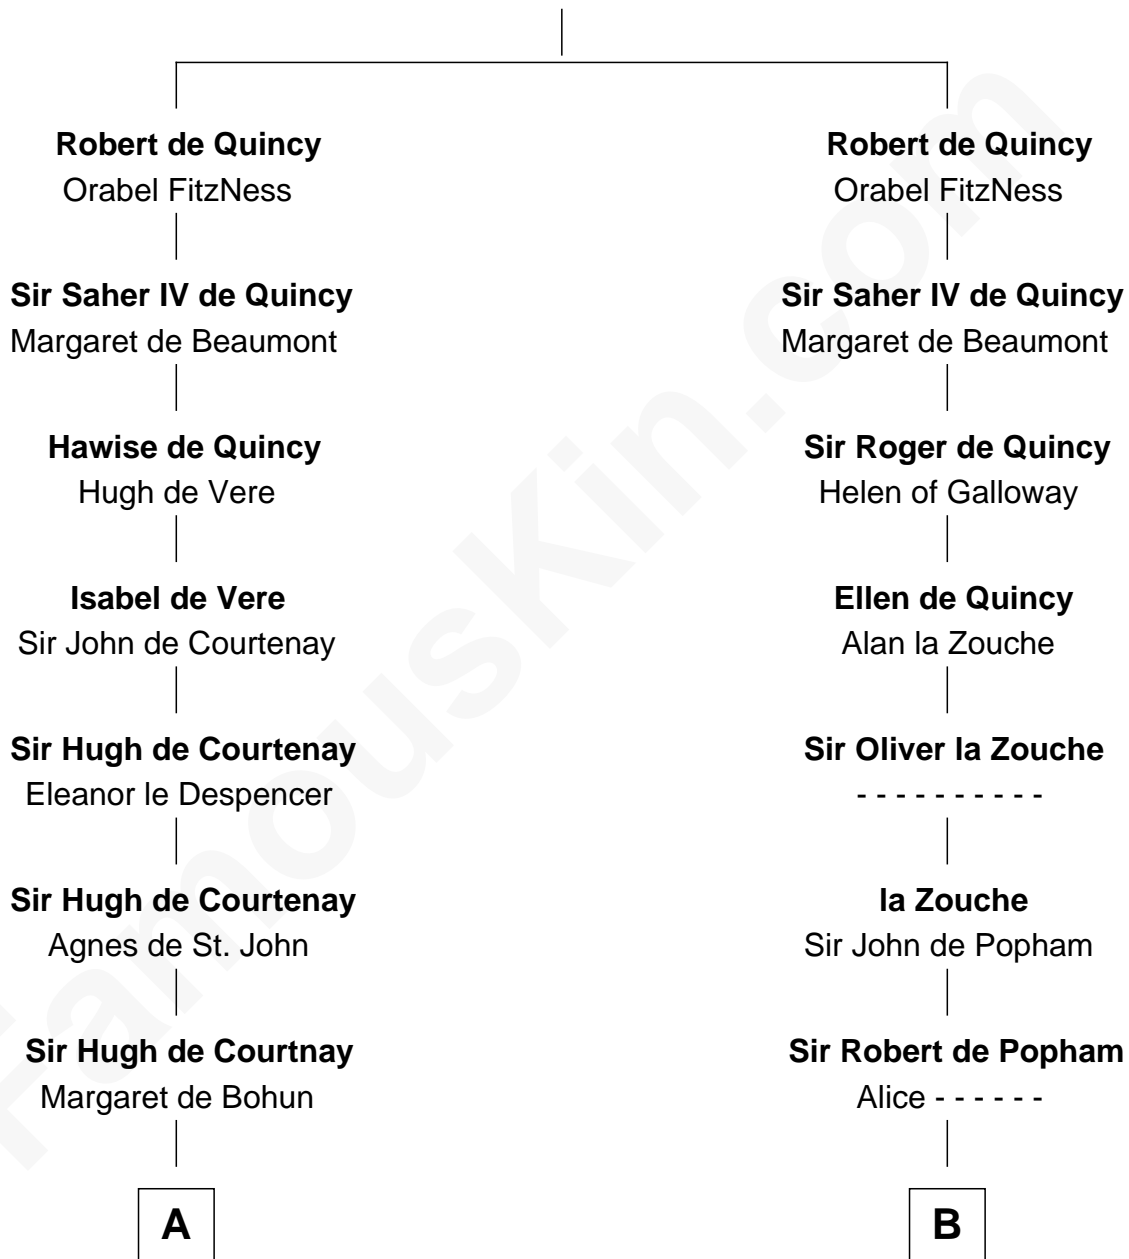

FamousKin.com Relationship Chart of

General Robert E. Lee

Confederate Army - U.S. Civil War

16th cousin 5 times removed of

Edmund Waller

English Poet and Politician

Saher I de Quincy

Maud de St. Liz

C

Col. Robert Carter

Judith Armistead

John Carter

Elizabeth Hill

Charles Carter

Anne Butler Moore

Anne Hill Carter