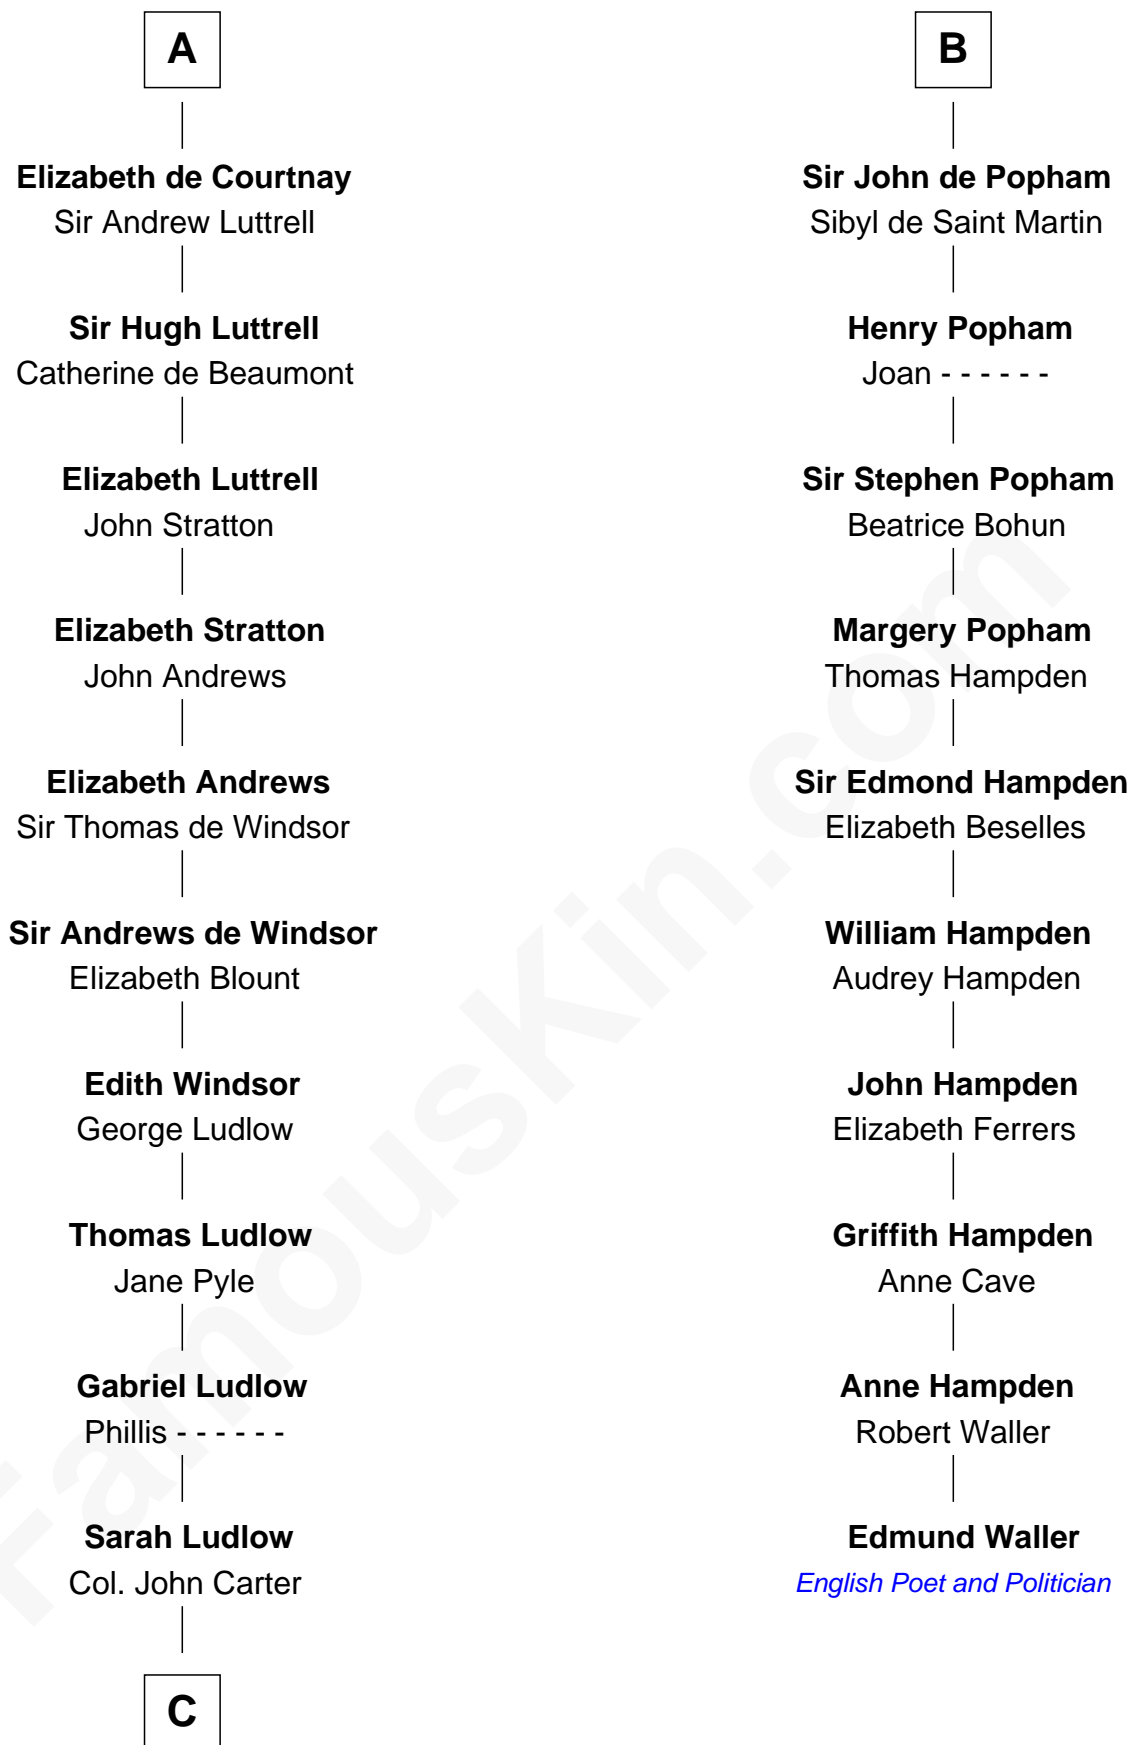

FamousKin.com Relationship Chart of

General Robert E. Lee

Confederate Army - U.S. Civil War

16th cousin 5 times removed of

Edmund Waller

English Poet and Politician

Saher I de Quincy

Maud de St. Liz

C

Col. Robert Carter

Judith Armistead

John Carter

Elizabeth Hill

Charles Carter

Anne Butler Moore

Anne Hill Carter