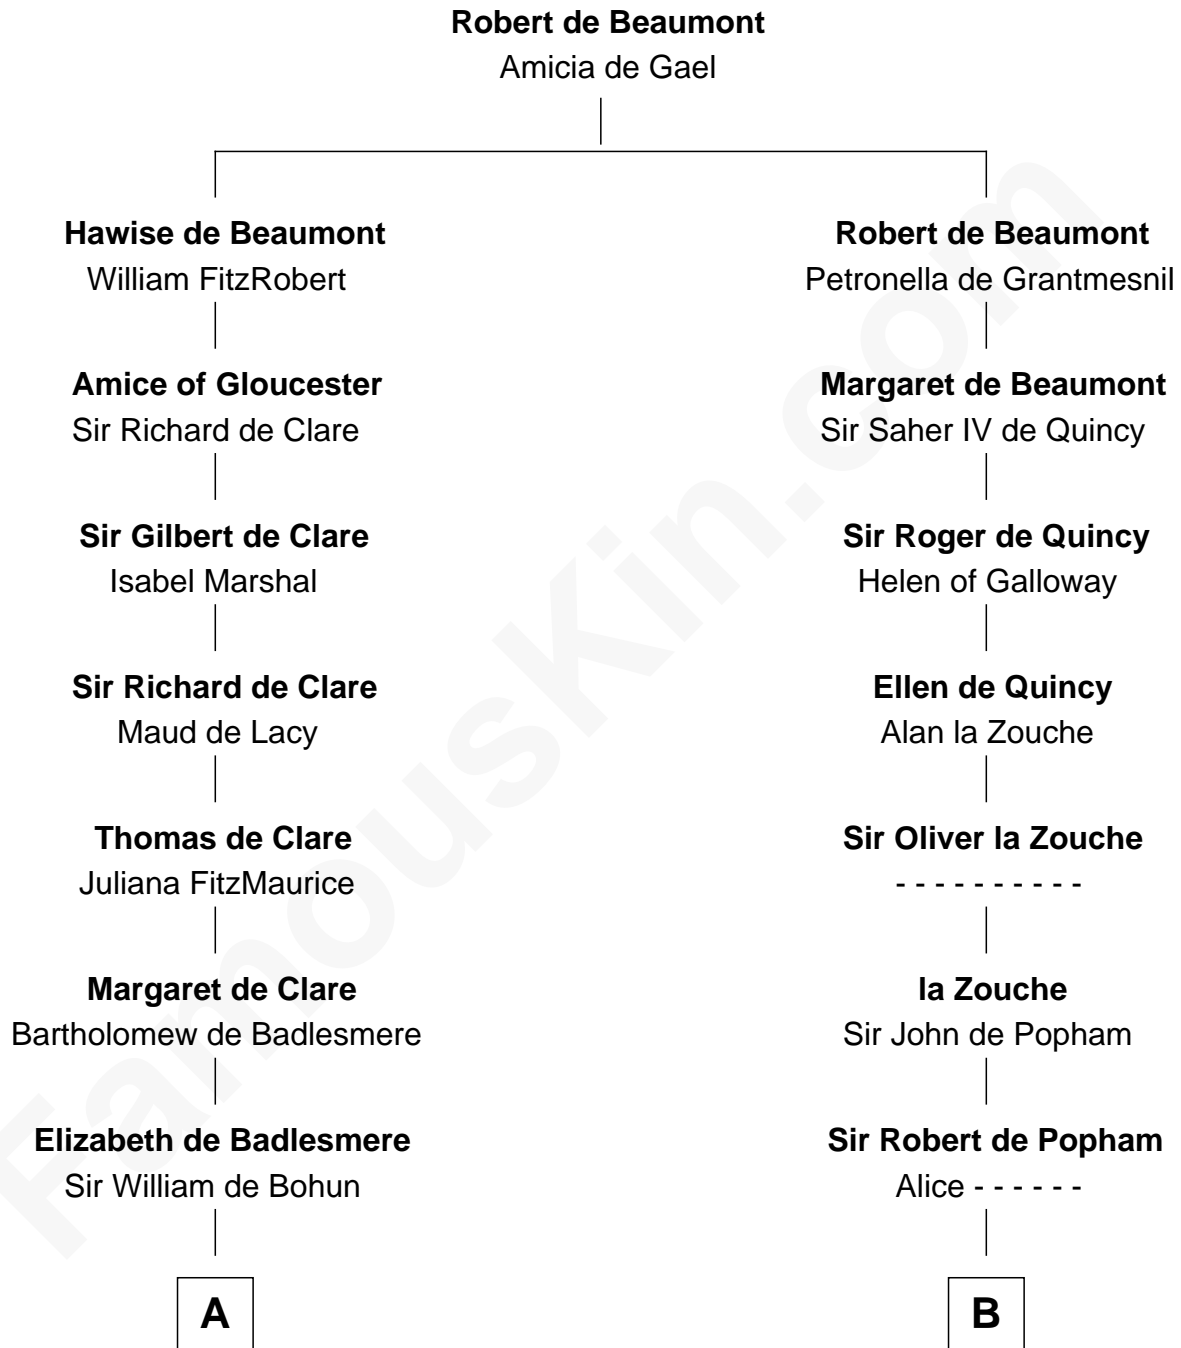

FamousKin.com Relationship Chart of

General Robert E. Lee

Confederate Army - U.S. Civil War

16th cousin 5 times removed of

Edmund Waller

English Poet and Politician

C

—
Laetitia Corbin

Richard Lee

—
Henry Lee

Mary Bland

—
Col. Henry Lee

Lucy Grymes

—
Maj. Gen. Henry Lee

Anne Hill Carter

—
General Robert E. Lee