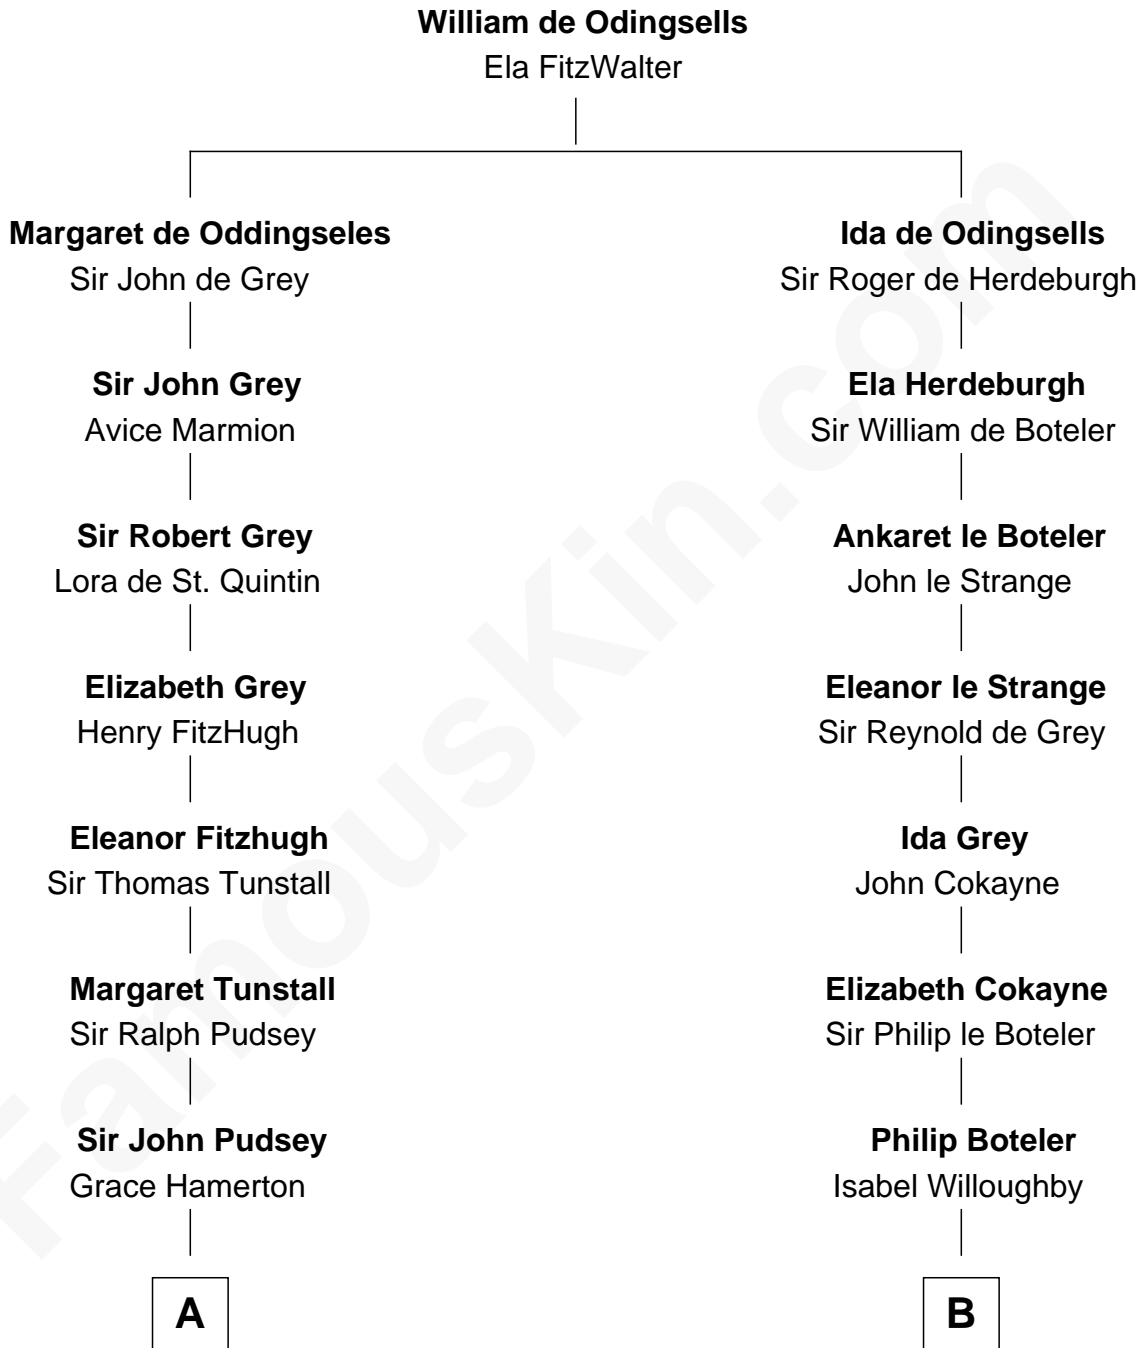

# FamousKin.com Relationship Chart of

**General Robert E. Lee**

*Confederate Army - U.S. Civil War*

13th cousin 6 times removed of

**Edmund Waller**

*English Poet and Politician*

**C**

Col. Henry Lee

Lucy Grymes

Maj. Gen. Henry Lee

Anne Hill Carter

General Robert E. Lee

*Confederate Army - U.S. Civil War*

FamousKin.com