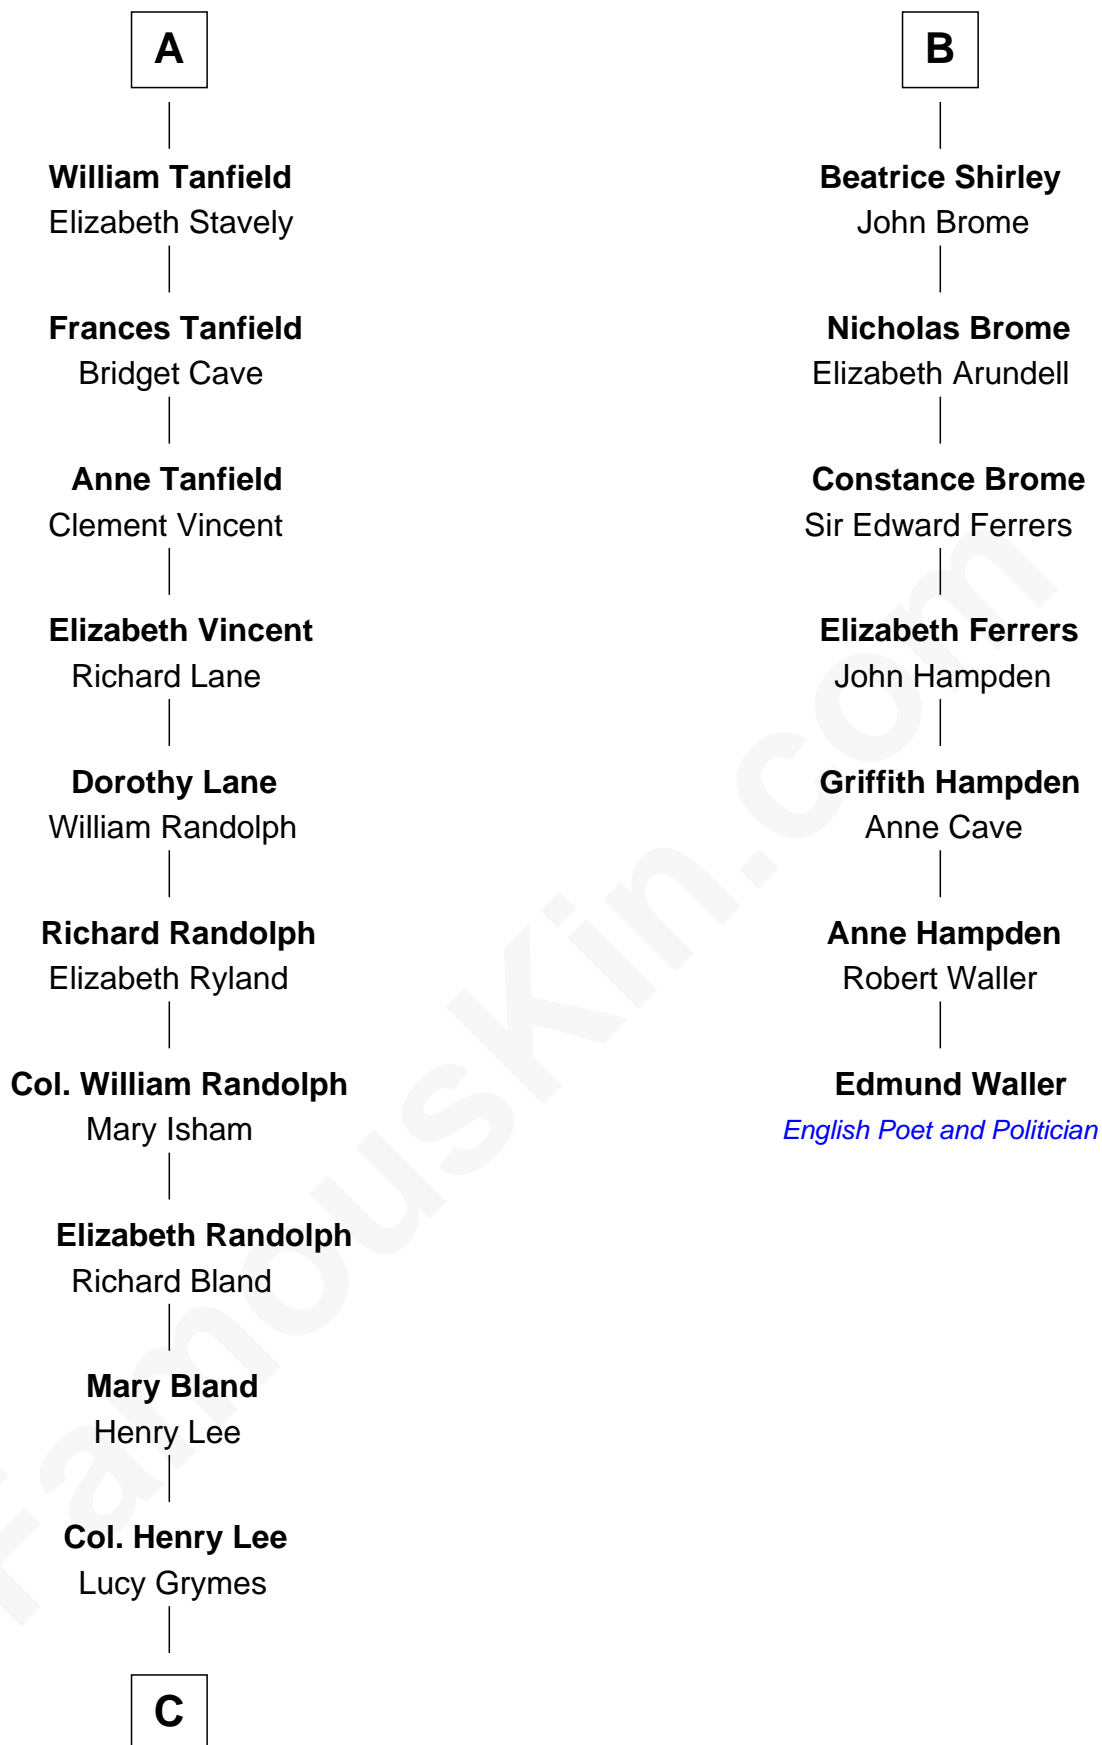

FamousKin.com Relationship Chart of

General Robert E. Lee

Confederate Army - U.S. Civil War

13th cousin 5 times removed of

Edmund Waller

English Poet and Politician

William Longespee

Idoine de Camville

C

—
Maj. Gen. Henry Lee

Anne Hill Carter

—
General Robert E. Lee

Confederate Army - U.S. Civil War

FamousKin.com