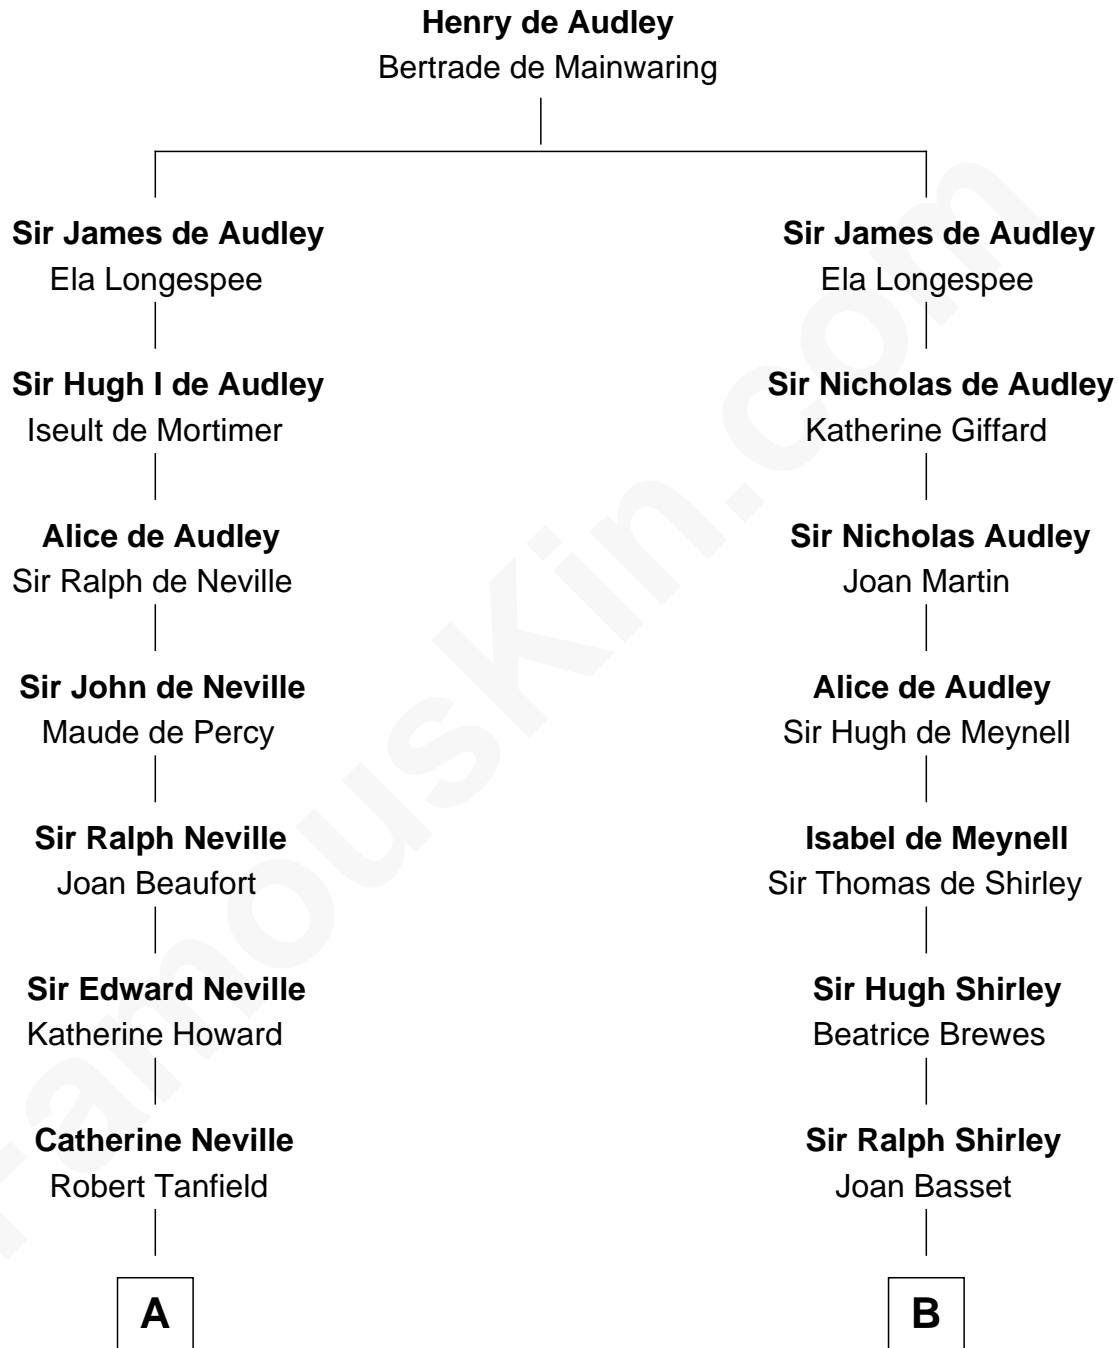

# FamousKin.com Relationship Chart of

**General Robert E. Lee**

*Confederate Army - U.S. Civil War*

13th cousin 5 times removed of

**Edmund Waller**

*English Poet and Politician*

**C**

—  
**Maj. Gen. Henry Lee**

Anne Hill Carter

—  
**General Robert E. Lee**

*Confederate Army - U.S. Civil War*

FamousKin.com