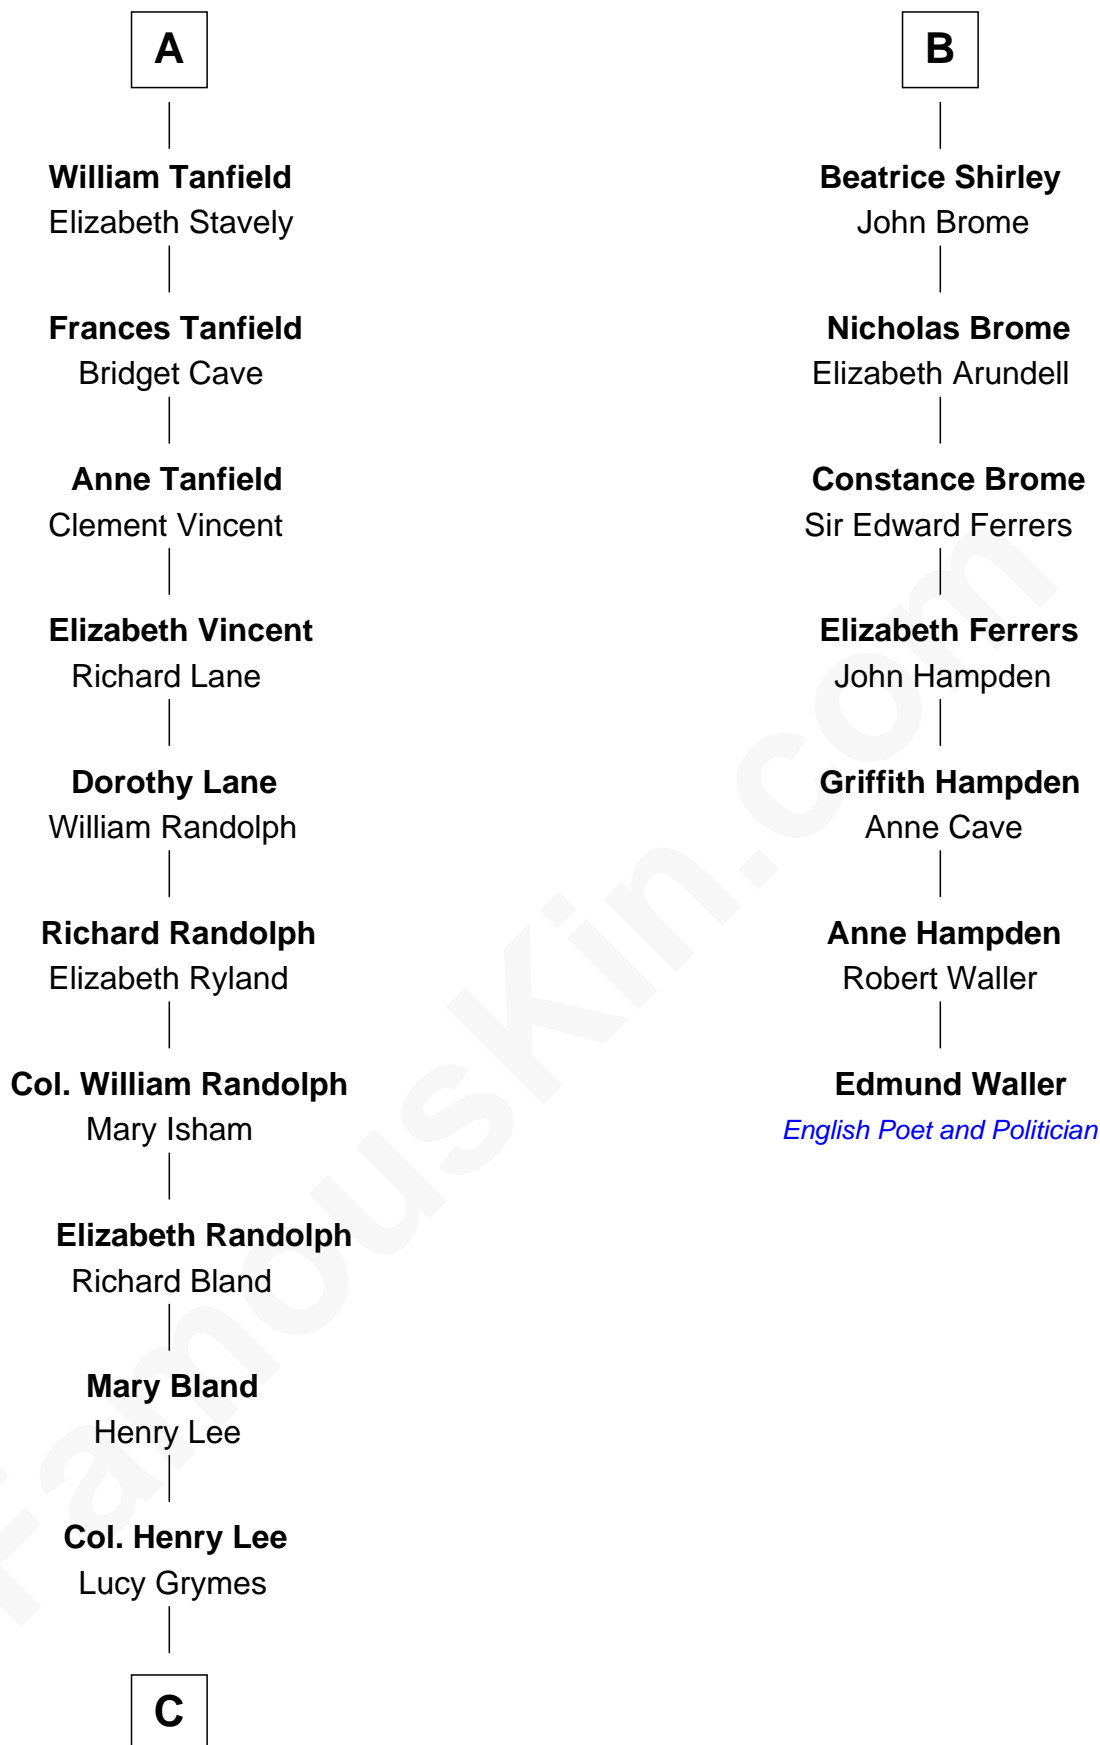

# FamousKin.com Relationship Chart of

**General Robert E. Lee**

*Confederate Army - U.S. Civil War*

13th cousin 5 times removed of

**Edmund Waller**

*English Poet and Politician*

**C**

—  
**Maj. Gen. Henry Lee**

Anne Hill Carter

—  
**General Robert E. Lee**

*Confederate Army - U.S. Civil War*

FamousKin.com