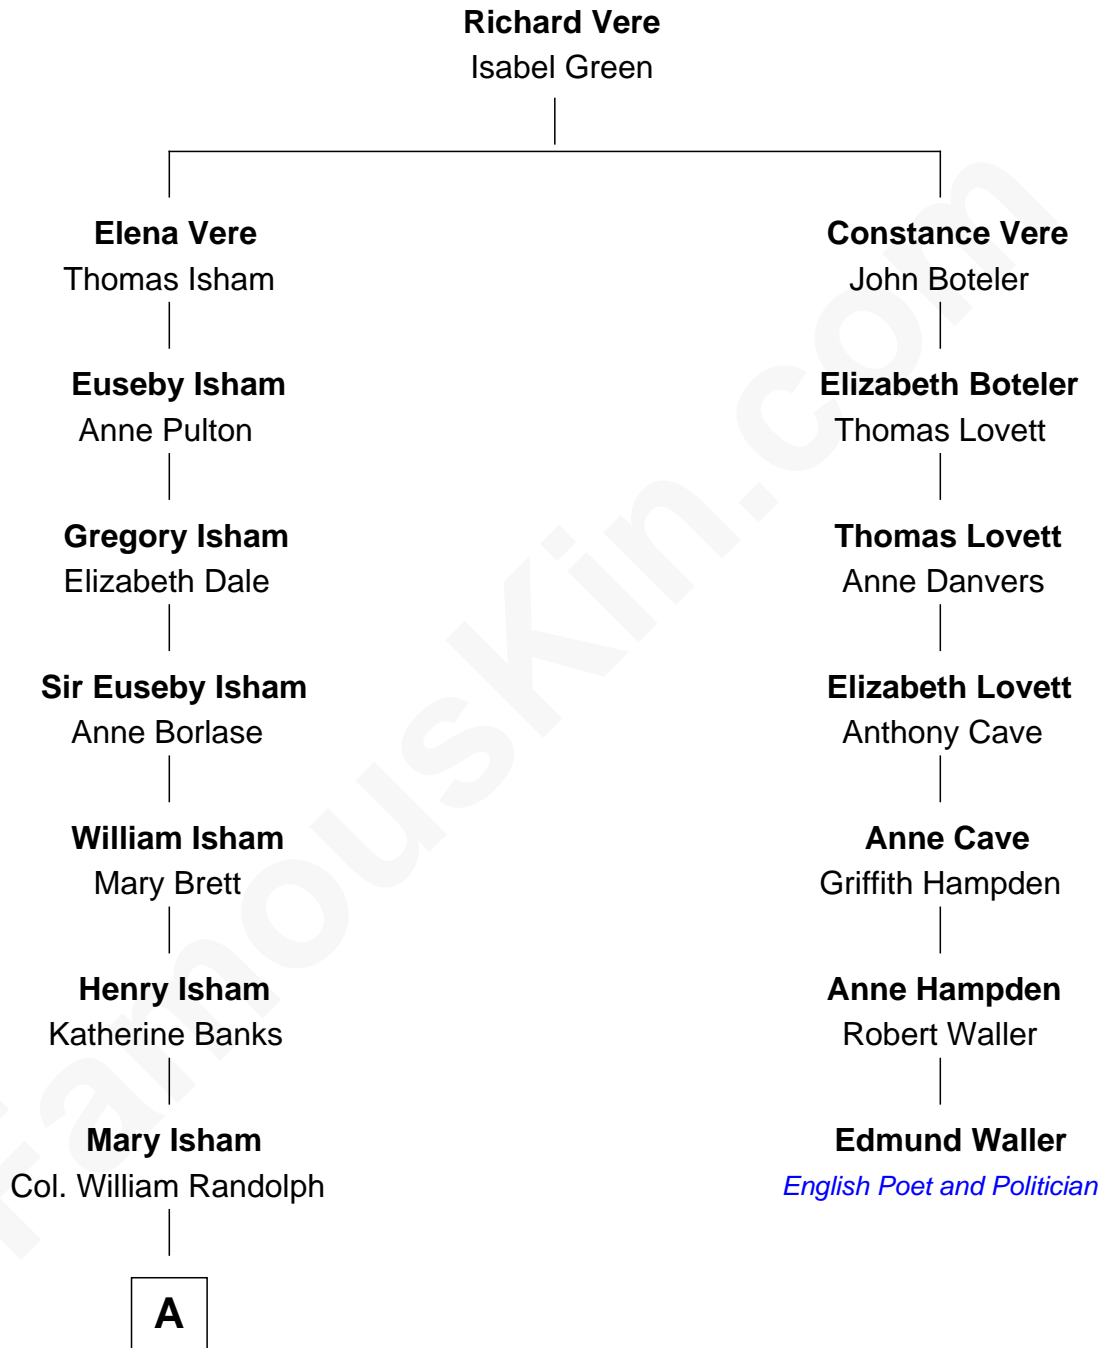

# FamousKin.com Relationship Chart of

**General Robert E. Lee**

*Confederate Army - U.S. Civil War*

6th cousin 5 times removed of

**Edmund Waller**

*English Poet and Politician*

**A**

**Elizabeth Randolph**

Richard Bland

**Mary Bland**

Henry Lee

**Col. Henry Lee**

Lucy Grymes

**Maj. Gen. Henry Lee**

Anne Hill Carter

**General Robert E. Lee**