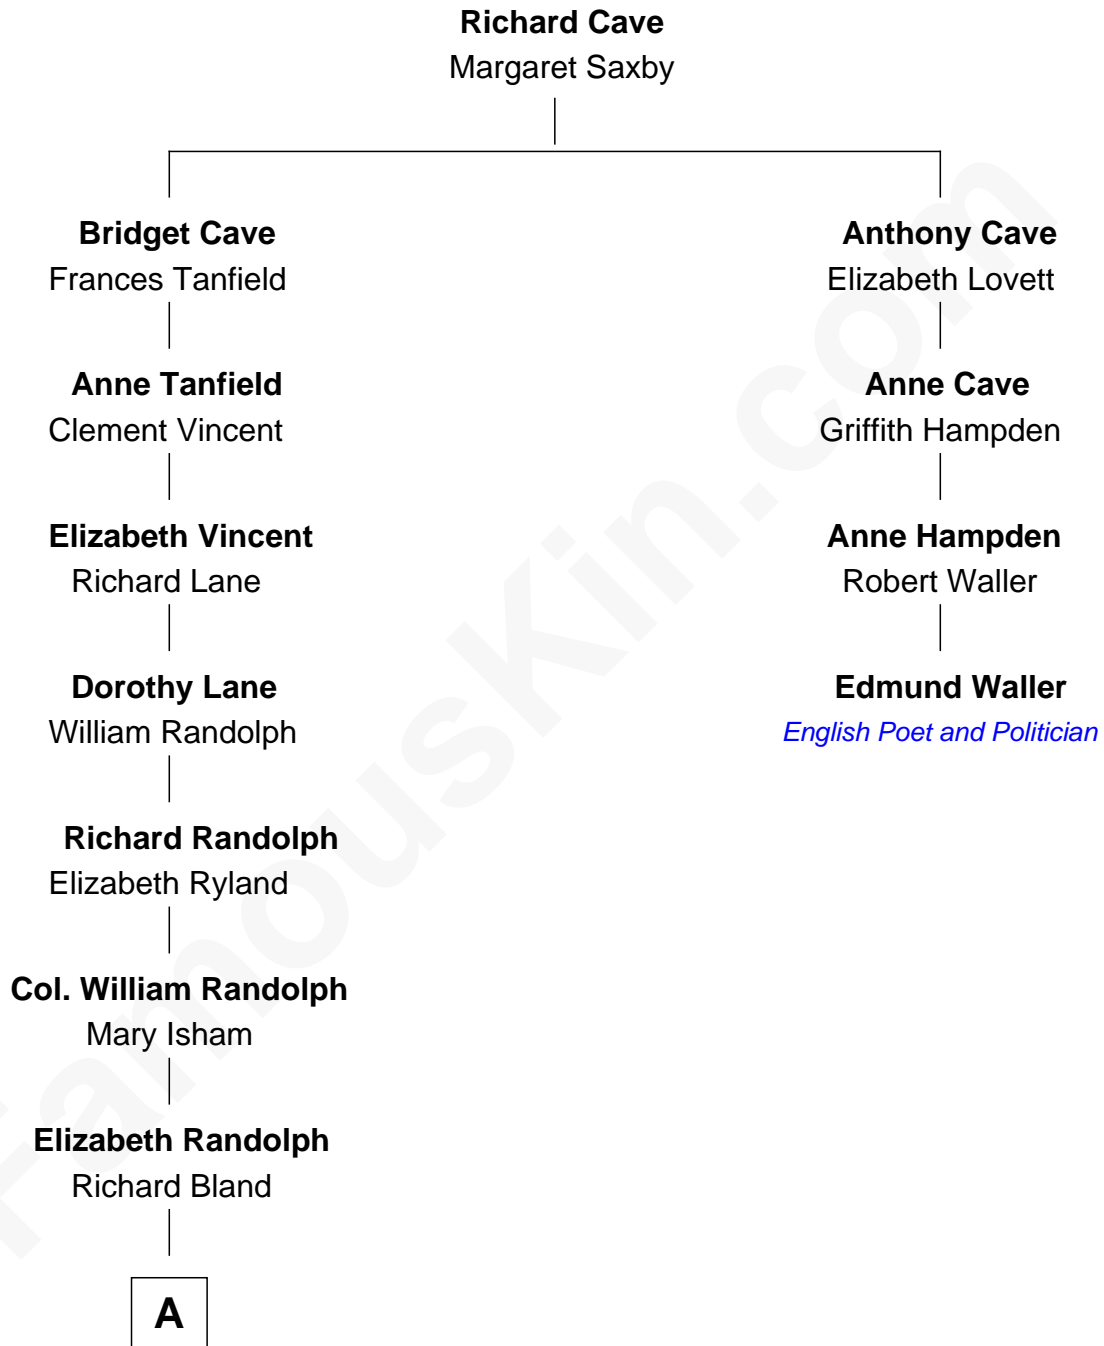

FamousKin.com

Relationship Chart of

General Robert E. Lee

Confederate Army - U.S. Civil War

3rd cousin 7 times removed of

Edmund Waller

English Poet and Politician

A