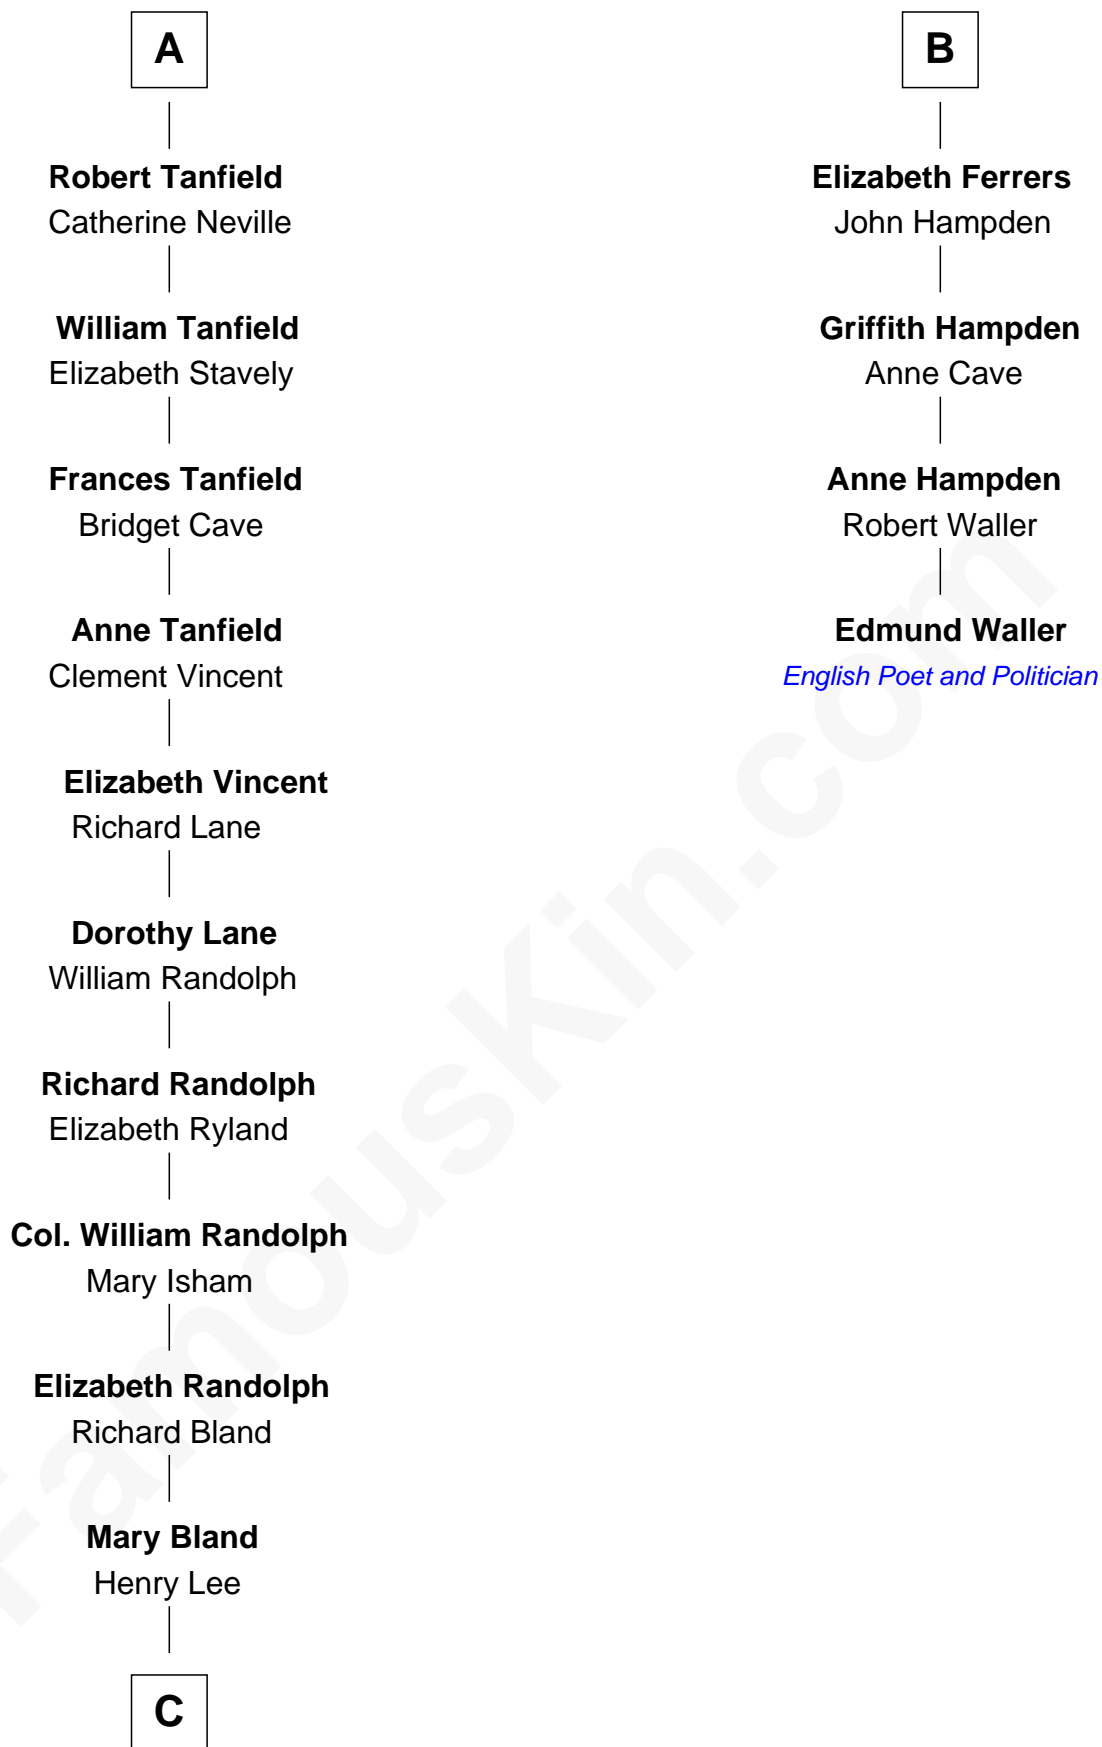

FamousKin.com Relationship Chart of

General Robert E. Lee

Confederate Army - U.S. Civil War

10th cousin 9 times removed of

Edmund Waller

English Poet and Politician

Sir Nicholas Audley

Joan Martin