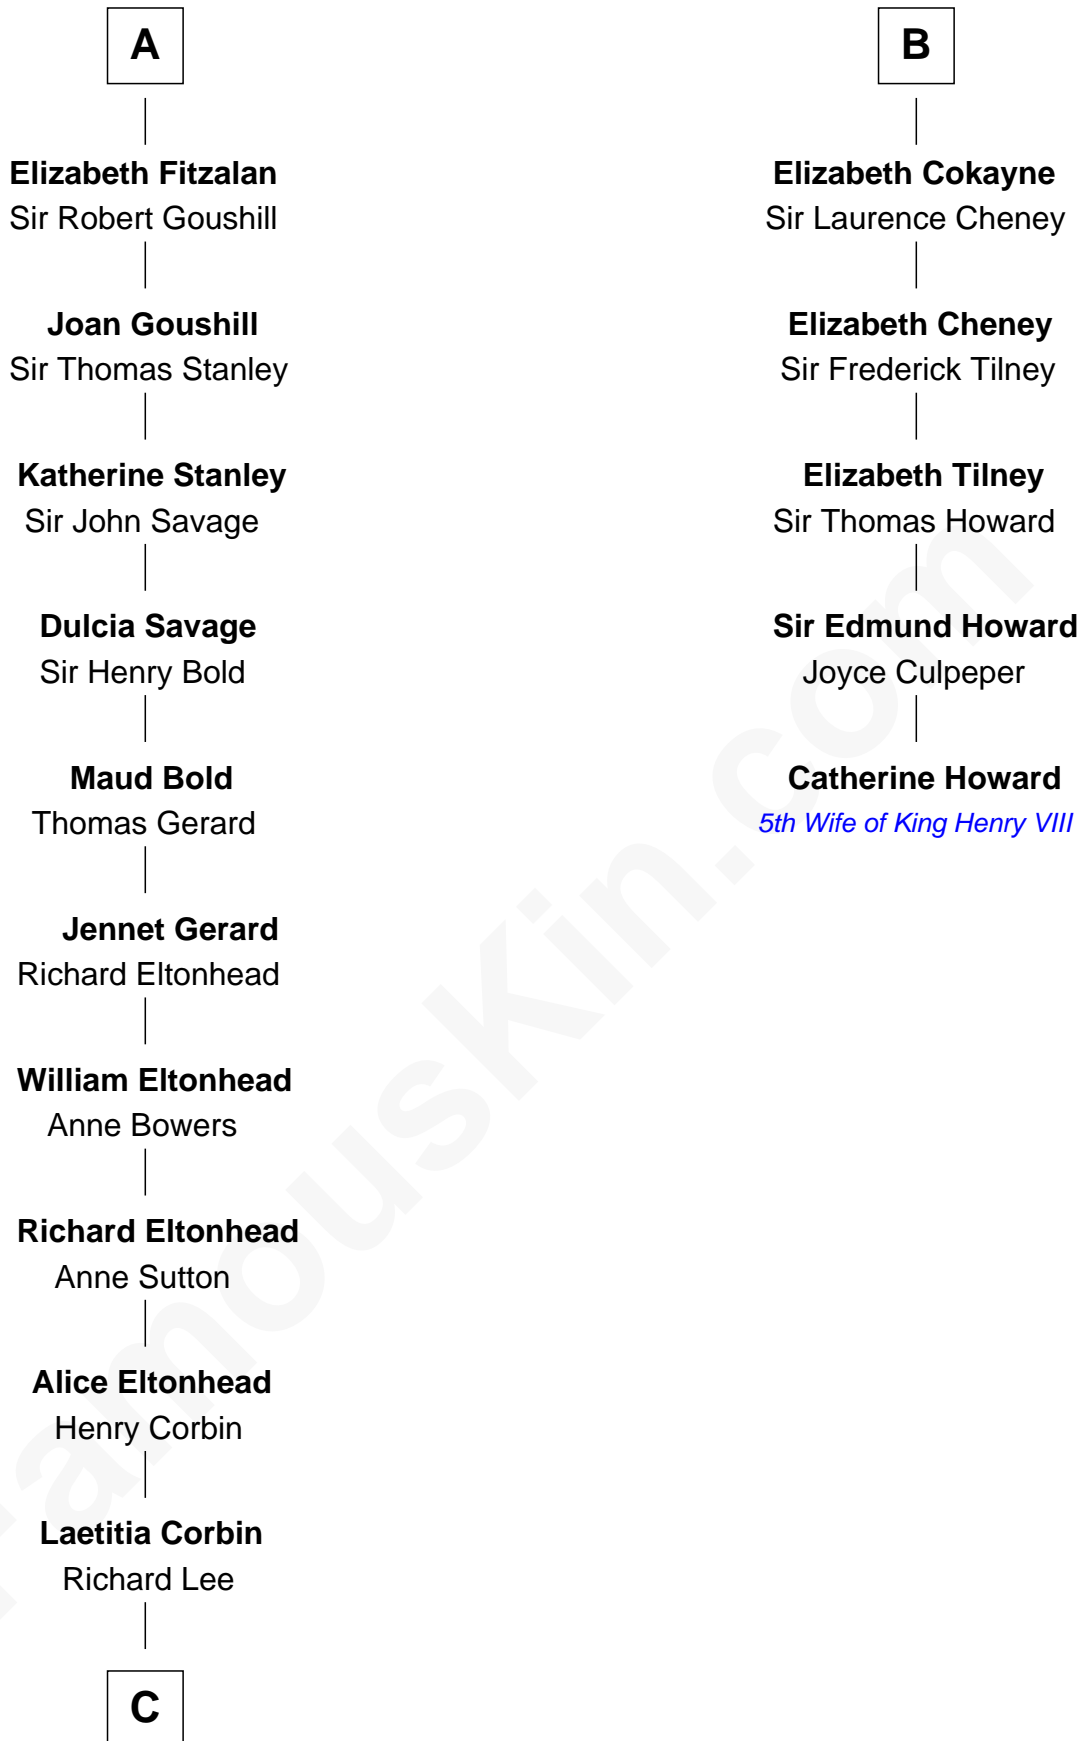

# FamousKin.com Relationship Chart of

**General Robert E. Lee**

*Confederate Army - U.S. Civil War*

11th cousin 9 times removed of

**Catherine Howard**

*5th Wife of King Henry VIII*

**Roger le Bigod**

Ida de Tony

**C**

Henry Lee  
Mary Bland

Col. Henry Lee  
Lucy Grymes

Maj. Gen. Henry Lee  
Anne Hill Carter

General Robert E. Lee  
*Confederate Army - U.S. Civil War*

FamousKin.com