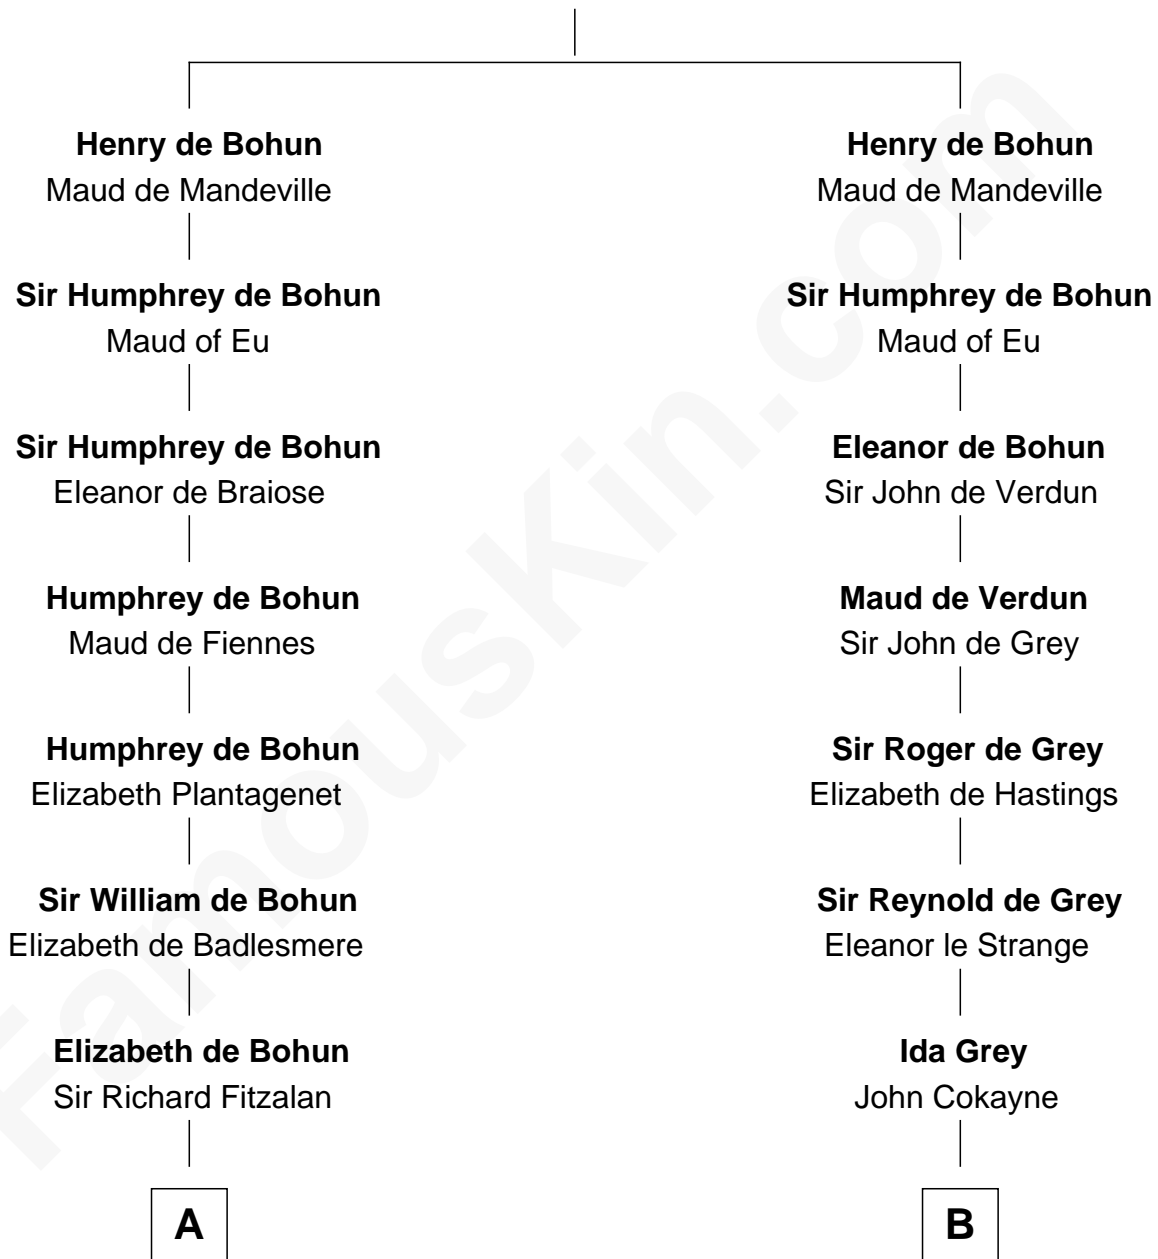

FamousKin.com Relationship Chart of

General Robert E. Lee

Confederate Army - U.S. Civil War

11th cousin 9 times removed of

Catherine Howard

5th Wife of King Henry VIII

Humphrey IV de Bohun

Margaret of Scotland

C

Henry Lee
Mary Bland

Col. Henry Lee
Lucy Grymes

Maj. Gen. Henry Lee
Anne Hill Carter

General Robert E. Lee
Confederate Army - U.S. Civil War

FamousKin.com