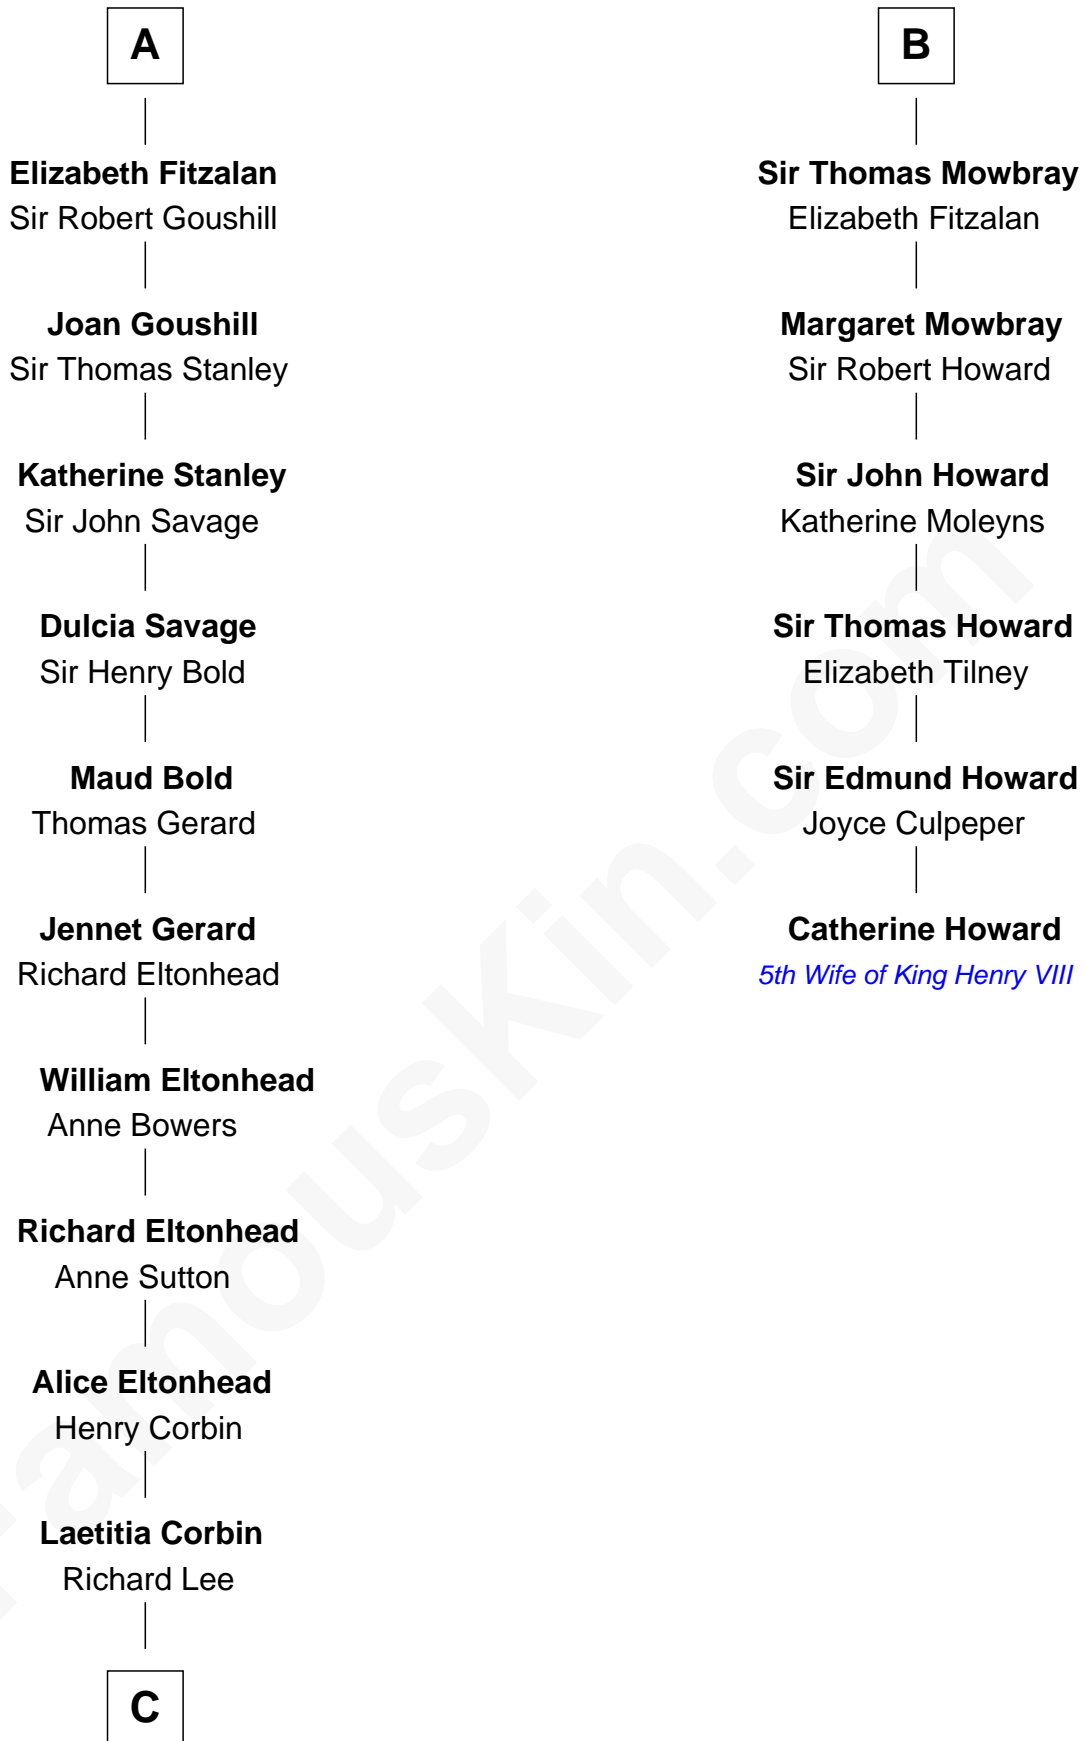

FamousKin.com Relationship Chart of

General Robert E. Lee

Confederate Army - U.S. Civil War

12th cousin 8 times removed of

Catherine Howard

5th Wife of King Henry VIII

C

Henry Lee
Mary Bland

Col. Henry Lee
Lucy Grymes

Maj. Gen. Henry Lee
Anne Hill Carter

General Robert E. Lee
Confederate Army - U.S. Civil War

FamousKin.com