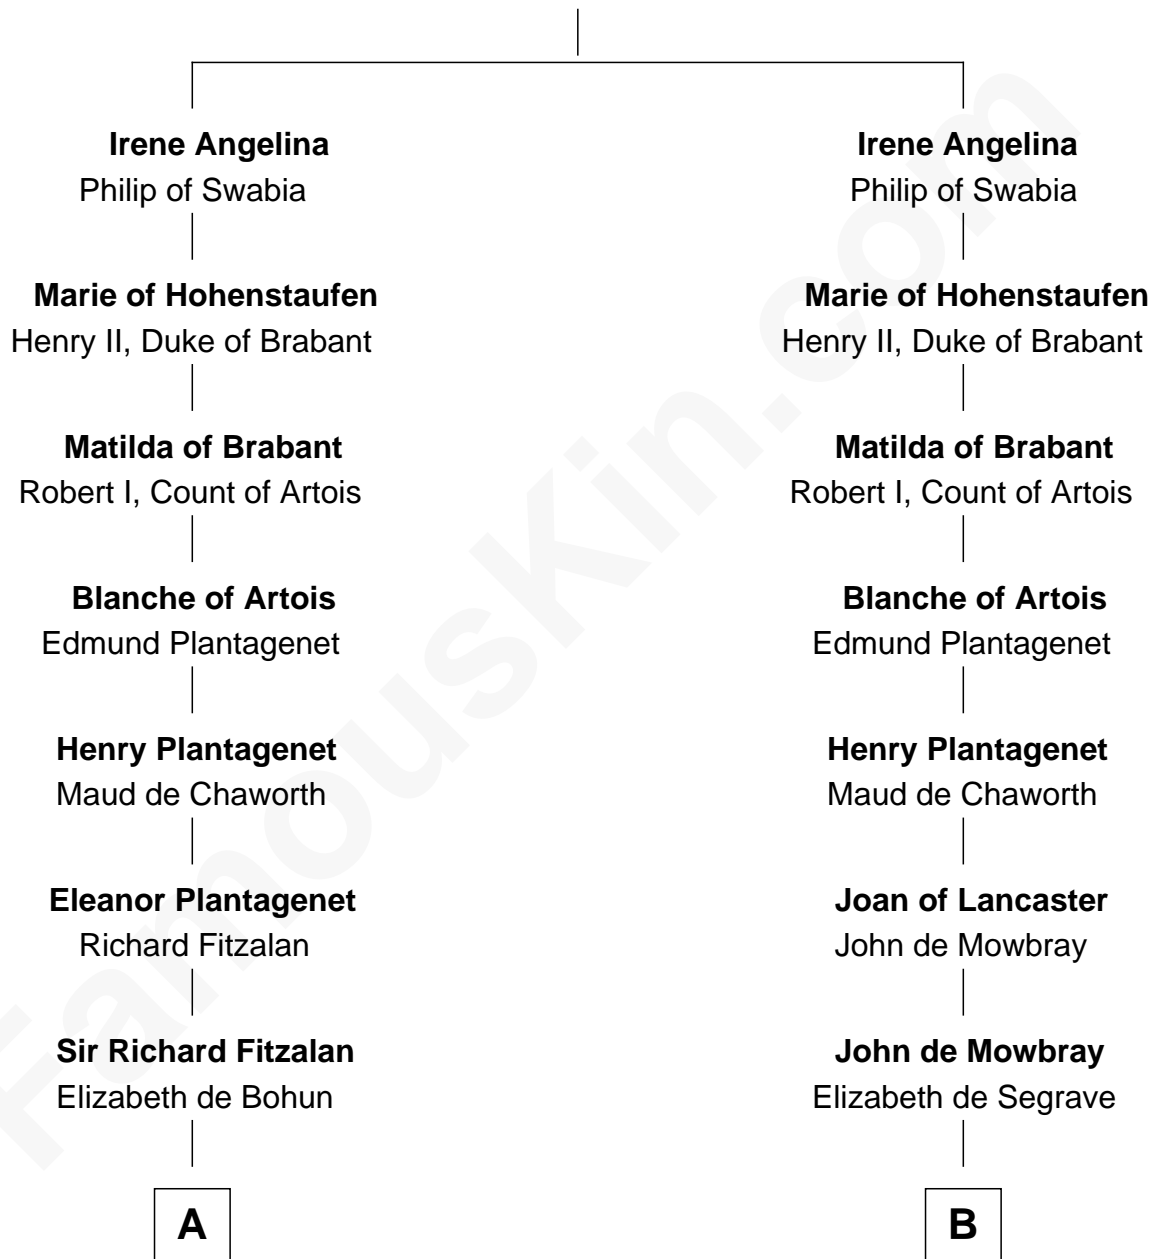

FamousKin.com Relationship Chart of

General Robert E. Lee

Confederate Army - U.S. Civil War

12th cousin 8 times removed of

Catherine Howard

5th Wife of King Henry VIII

Isaac II Angelos

C

Henry Lee
Mary Bland

Col. Henry Lee
Lucy Grymes

Maj. Gen. Henry Lee
Anne Hill Carter

General Robert E. Lee
Confederate Army - U.S. Civil War

FamousKin.com