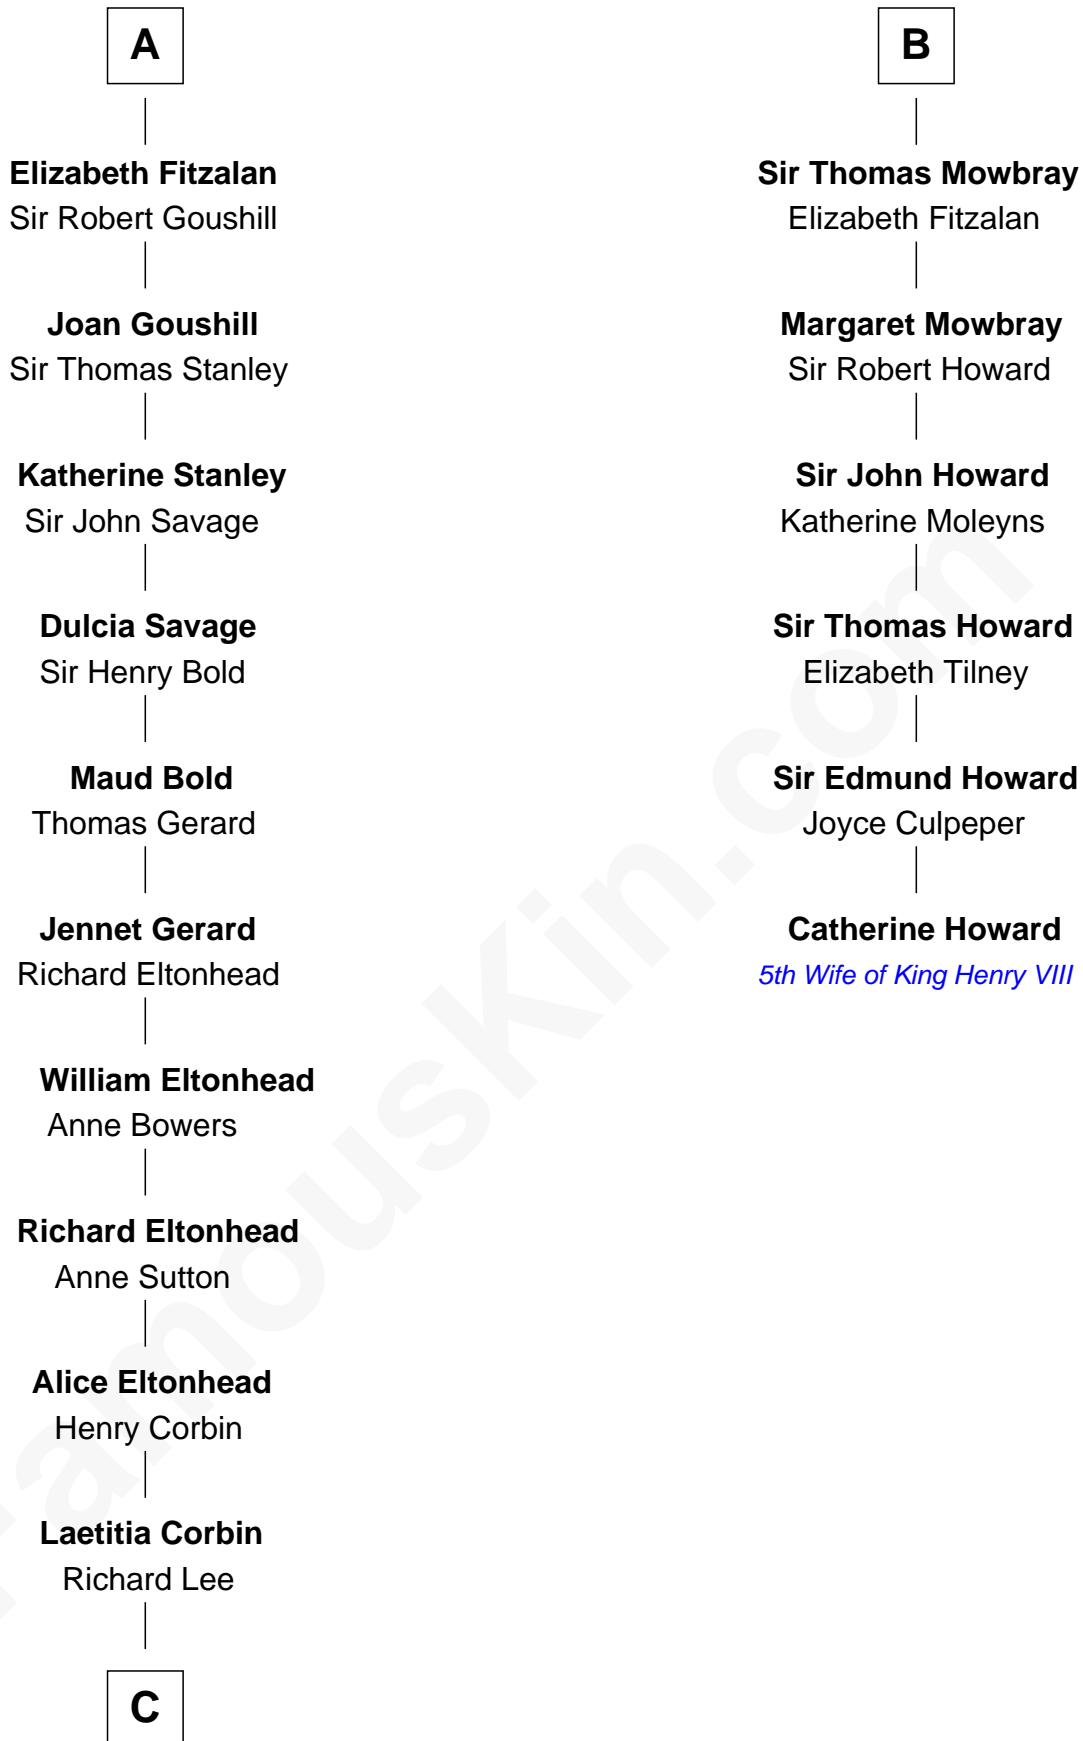

FamousKin.com Relationship Chart of

General Robert E. Lee

Confederate Army - U.S. Civil War

12th cousin 8 times removed of

Catherine Howard

5th Wife of King Henry VIII

Isaac II Angelos

C

Henry Lee
Mary Bland

Col. Henry Lee
Lucy Grymes

Maj. Gen. Henry Lee
Anne Hill Carter

General Robert E. Lee
Confederate Army - U.S. Civil War

FamousKin.com