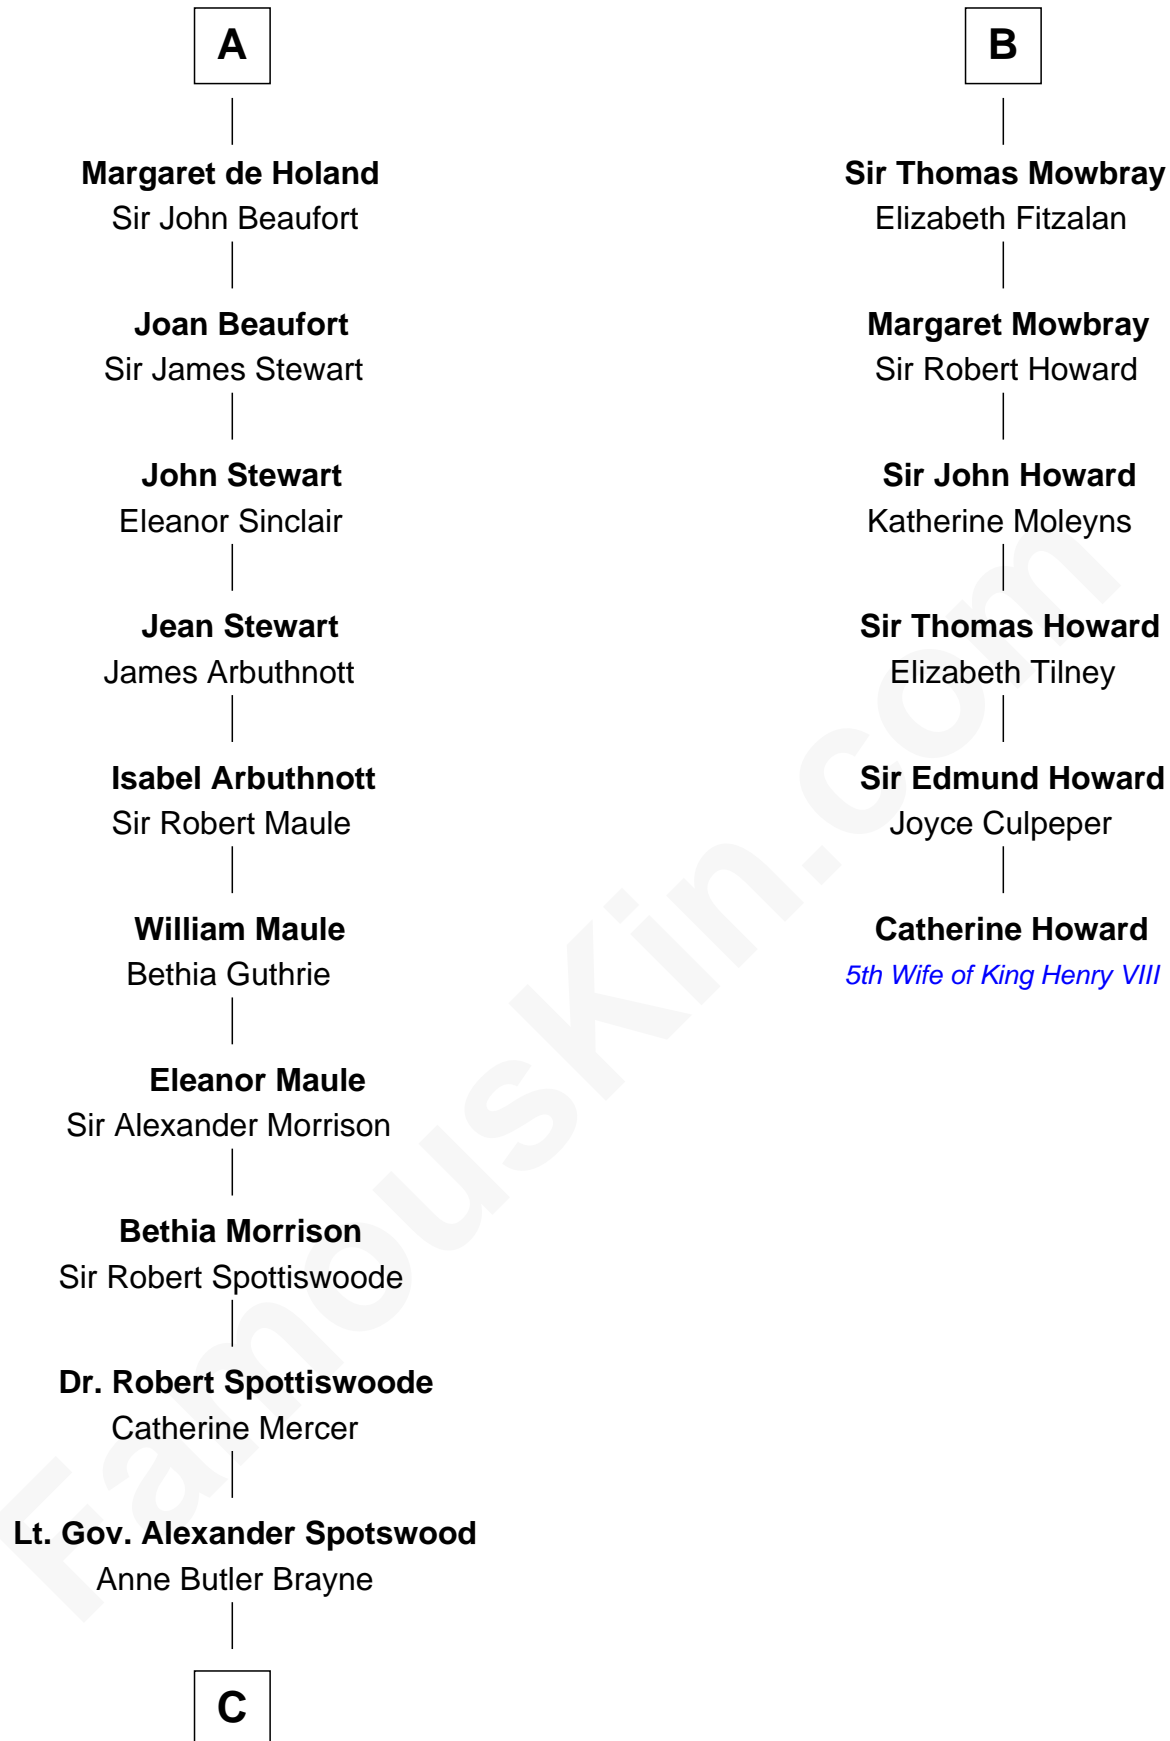

FamousKin.com Relationship Chart of

General Robert E. Lee

Confederate Army - U.S. Civil War

12th cousin 8 times removed of

Catherine Howard

5th Wife of King Henry VIII

C

—
Anne Catherine Spotswood

Col. Bernard Moore

—
Anne Butler Moore

Charles Carter

—
Anne Hill Carter

Maj. Gen. Henry Lee

—
General Robert E. Lee

Confederate Army - U.S. Civil War

FamousKin.com