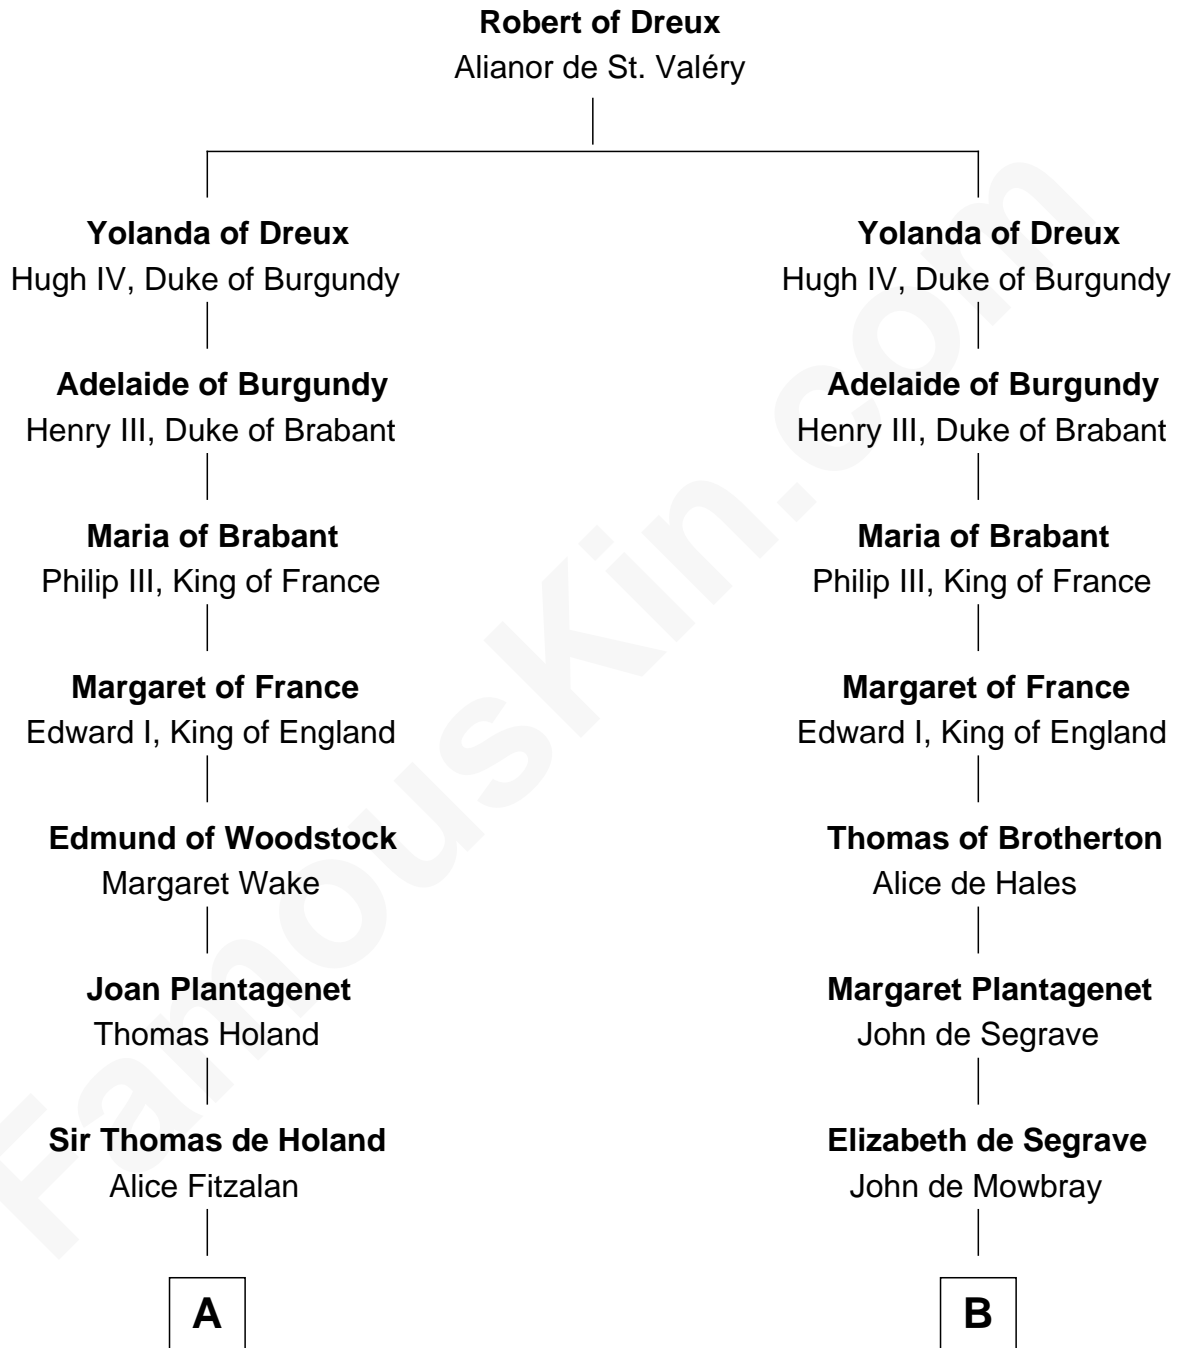

FamousKin.com Relationship Chart of

General Robert E. Lee

Confederate Army - U.S. Civil War

12th cousin 8 times removed of

Catherine Howard

5th Wife of King Henry VIII

C

—
Anne Catherine Spotswood

Col. Bernard Moore

—
Anne Butler Moore

Charles Carter

—
Anne Hill Carter

Maj. Gen. Henry Lee

—
General Robert E. Lee

Confederate Army - U.S. Civil War

FamousKin.com