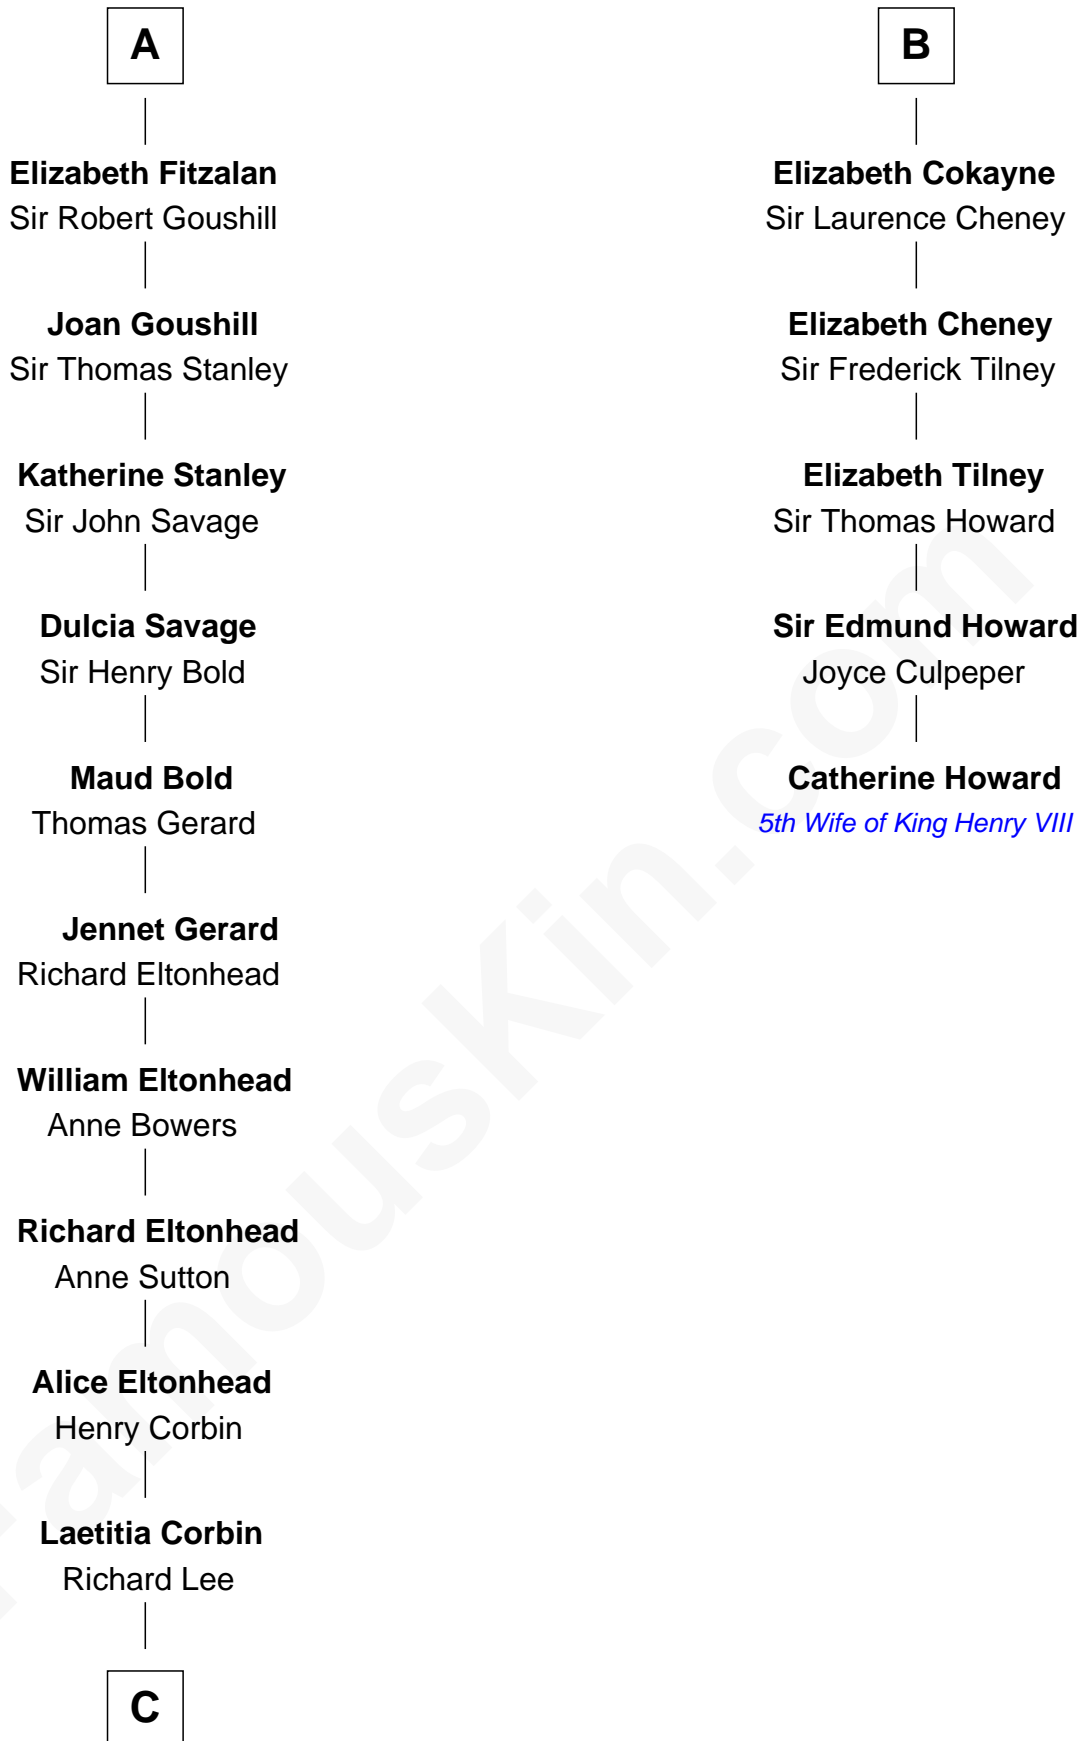

# FamousKin.com Relationship Chart of

**General Robert E. Lee**

*Confederate Army - U.S. Civil War*

11th cousin 9 times removed of

**Catherine Howard**

*5th Wife of King Henry VIII*

**C**

Henry Lee  
Mary Bland

Col. Henry Lee  
Lucy Grymes

Maj. Gen. Henry Lee  
Anne Hill Carter

General Robert E. Lee  
*Confederate Army - U.S. Civil War*

FamousKin.com