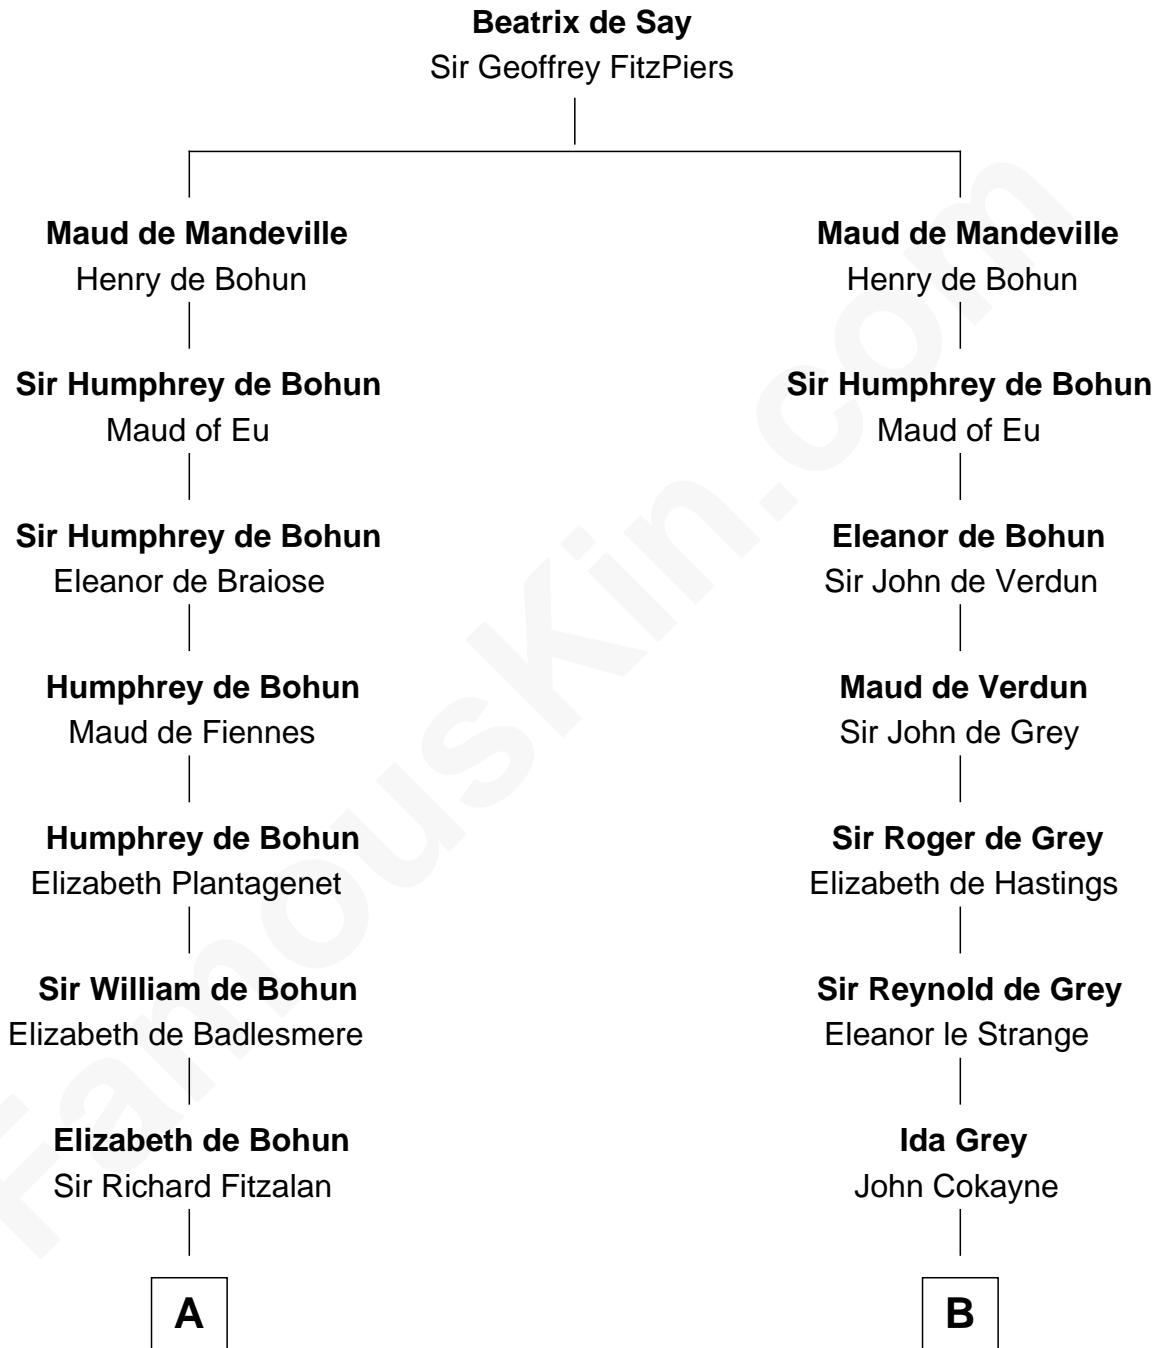

# FamousKin.com Relationship Chart of

**General Robert E. Lee**

*Confederate Army - U.S. Civil War*

11th cousin 9 times removed of

**Catherine Howard**

*5th Wife of King Henry VIII*

**C**

Henry Lee  
Mary Bland

Col. Henry Lee  
Lucy Grymes

Maj. Gen. Henry Lee  
Anne Hill Carter

General Robert E. Lee  
*Confederate Army - U.S. Civil War*

FamousKin.com