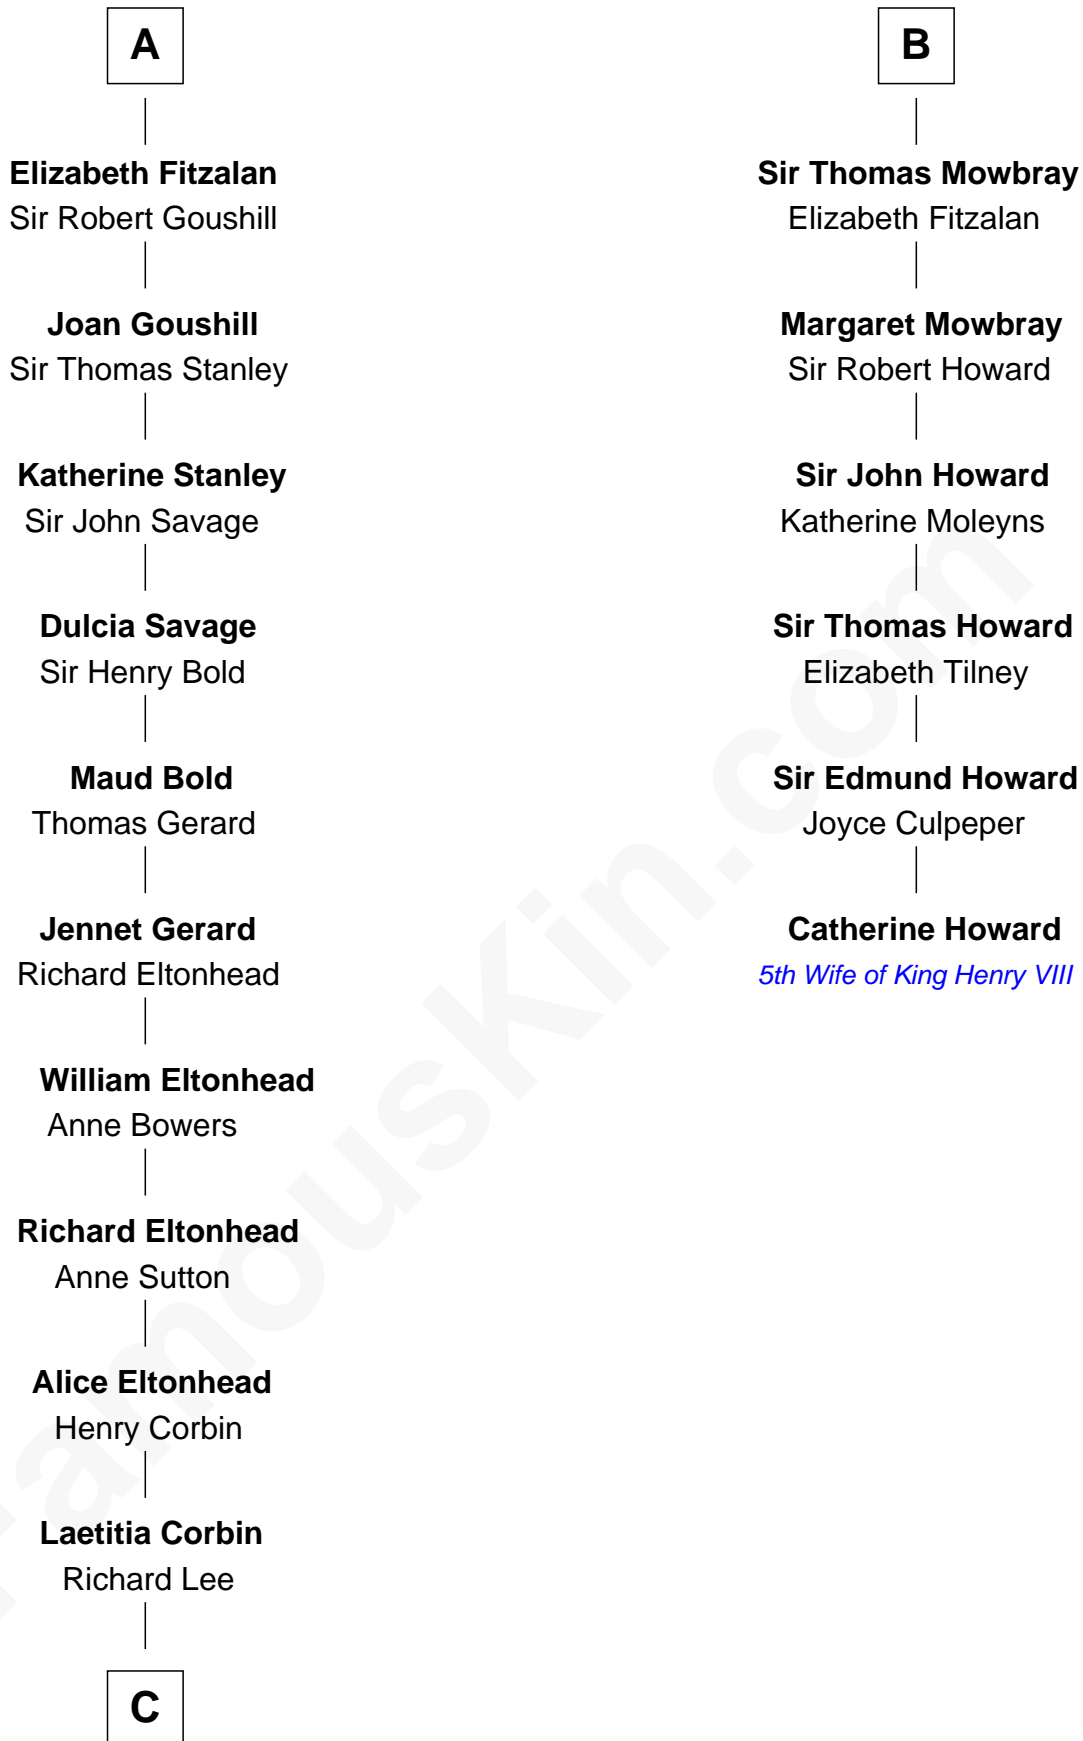

FamousKin.com Relationship Chart of

General Robert E. Lee

Confederate Army - U.S. Civil War

12th cousin 8 times removed of

Catherine Howard

5th Wife of King Henry VIII

Waleran de Newburgh

Alice de Harcourt

C

Henry Lee
Mary Bland

Col. Henry Lee
Lucy Grymes

Maj. Gen. Henry Lee
Anne Hill Carter

General Robert E. Lee
Confederate Army - U.S. Civil War

FamousKin.com