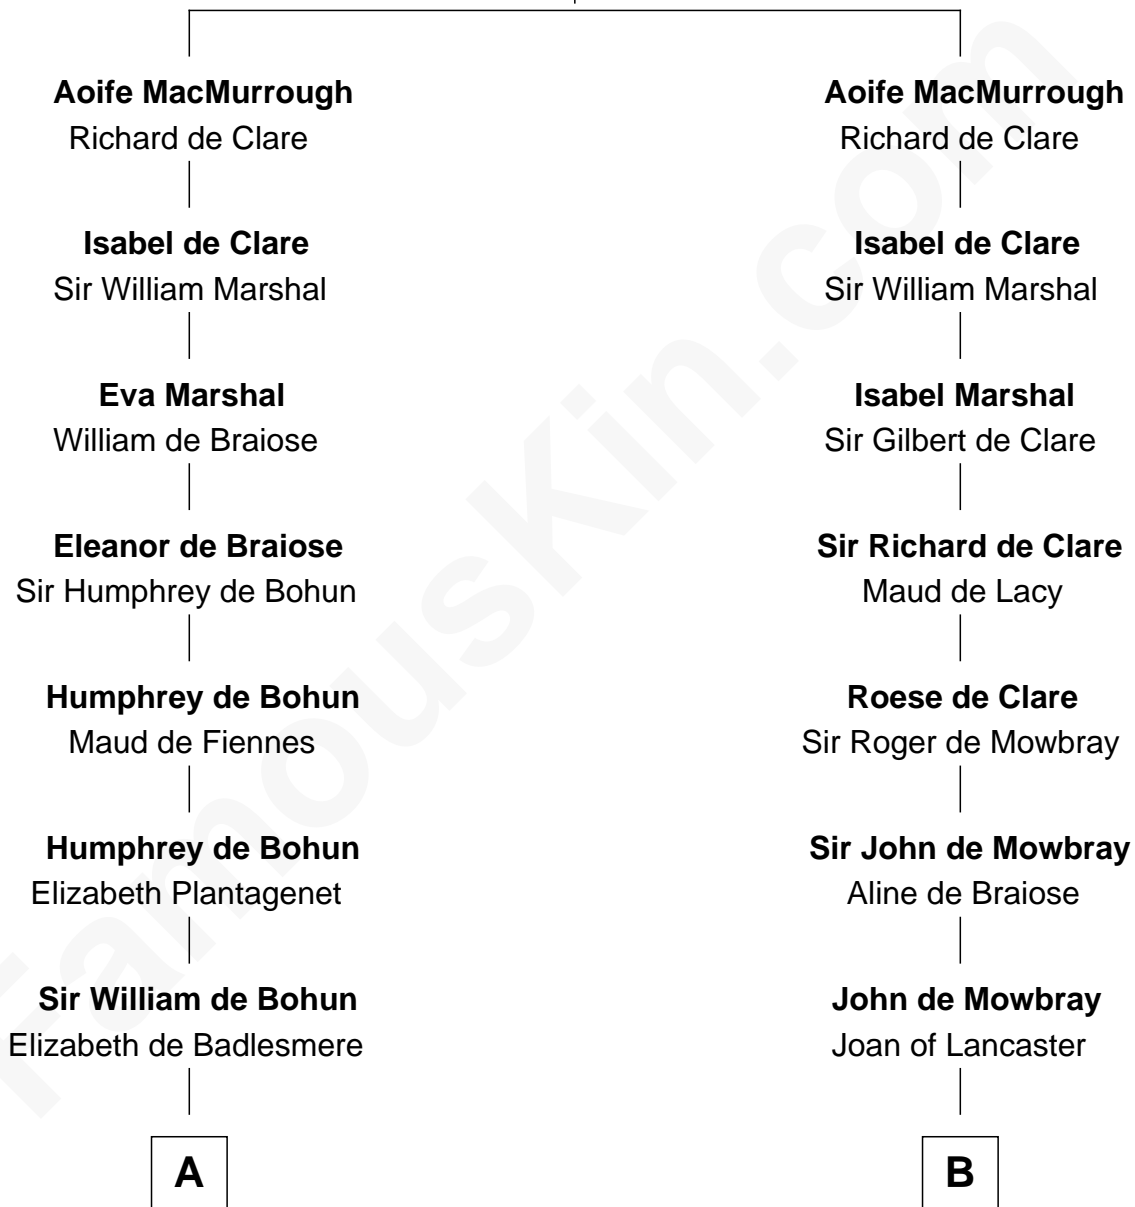

FamousKin.com Relationship Chart of

General Robert E. Lee

Confederate Army - U.S. Civil War

13th cousin 8 times removed of

Catherine Howard

5th Wife of King Henry VIII

Dermot MacMurrough

Mor O'Toole

C

—
Laetitia Corbin

Richard Lee

—
Henry Lee

Mary Bland

—
Col. Henry Lee

Lucy Grymes

—
Maj. Gen. Henry Lee

Anne Hill Carter

—
General Robert E. Lee

Confederate Army - U.S. Civil War

FamousKin.com