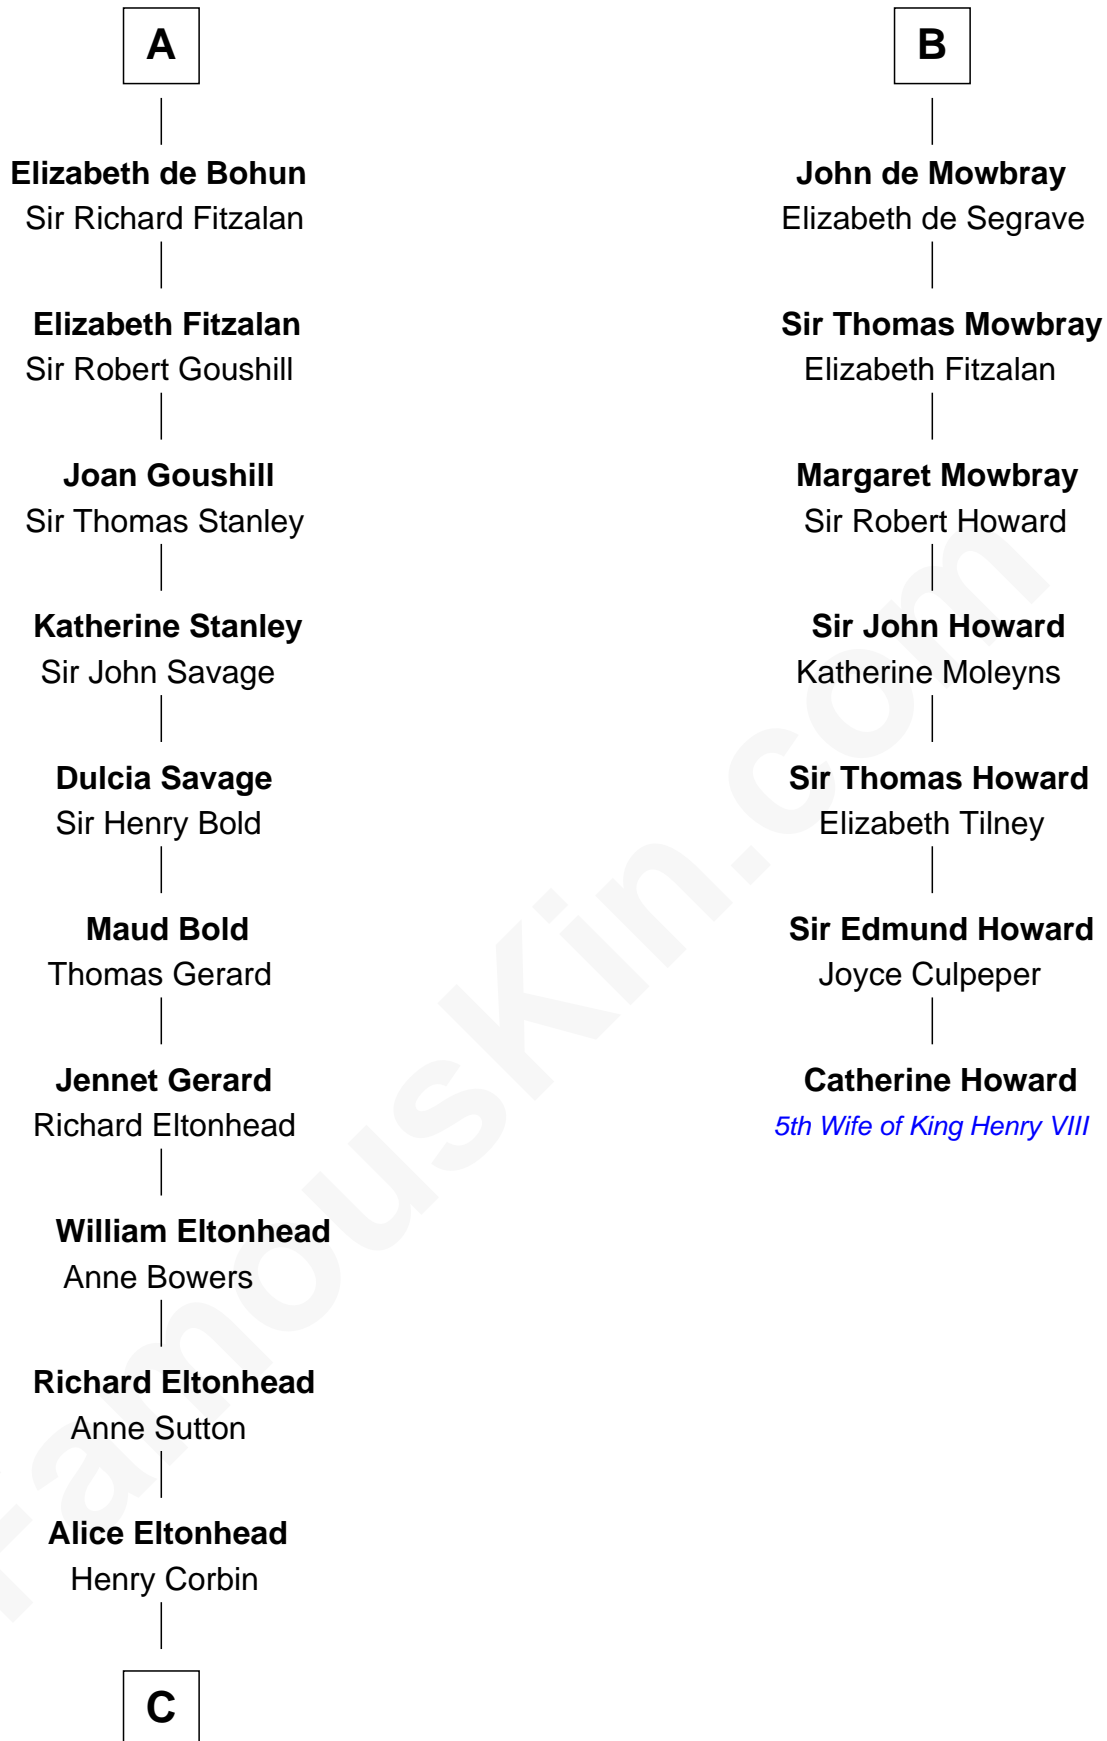

FamousKin.com Relationship Chart of

General Robert E. Lee

Confederate Army - U.S. Civil War

13th cousin 8 times removed of

Catherine Howard

5th Wife of King Henry VIII

Dermot MacMurrough

Mor O'Toole