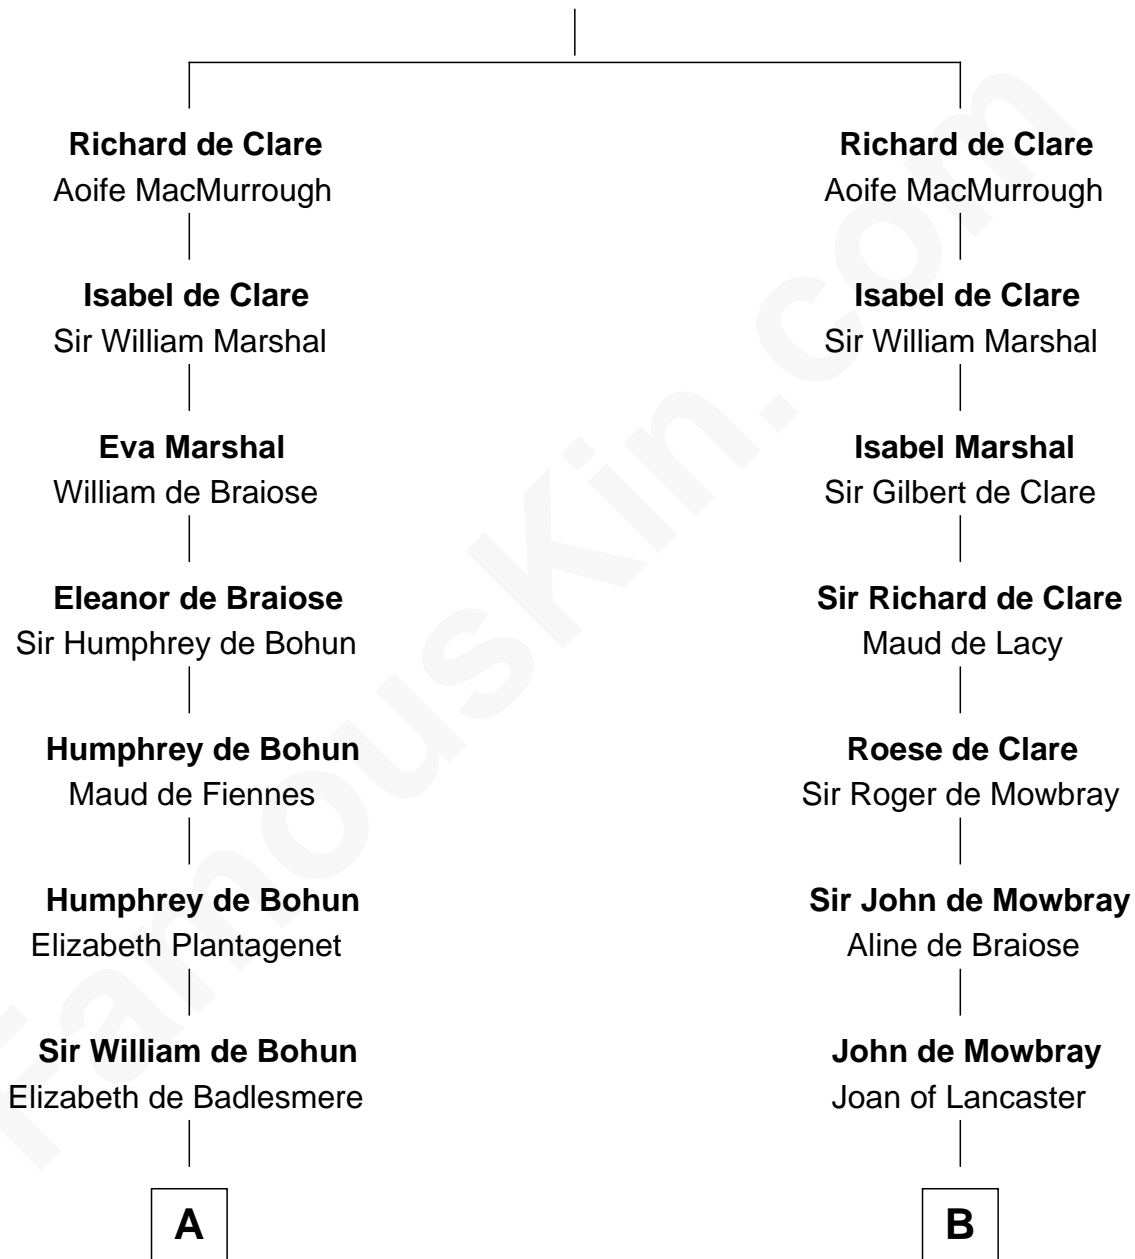

# FamousKin.com Relationship Chart of

**General Robert E. Lee**

*Confederate Army - U.S. Civil War*

13th cousin 8 times removed of

**Catherine Howard**

*5th Wife of King Henry VIII*

**Gilbert Fitzgilbert de Clare**

Isabel de Beaumont

**C**

—  
**Laetitia Corbin**

Richard Lee

—  
**Henry Lee**

Mary Bland

—  
**Col. Henry Lee**

Lucy Grymes

—  
**Maj. Gen. Henry Lee**

Anne Hill Carter

—  
**General Robert E. Lee**

*Confederate Army - U.S. Civil War*

FamousKin.com