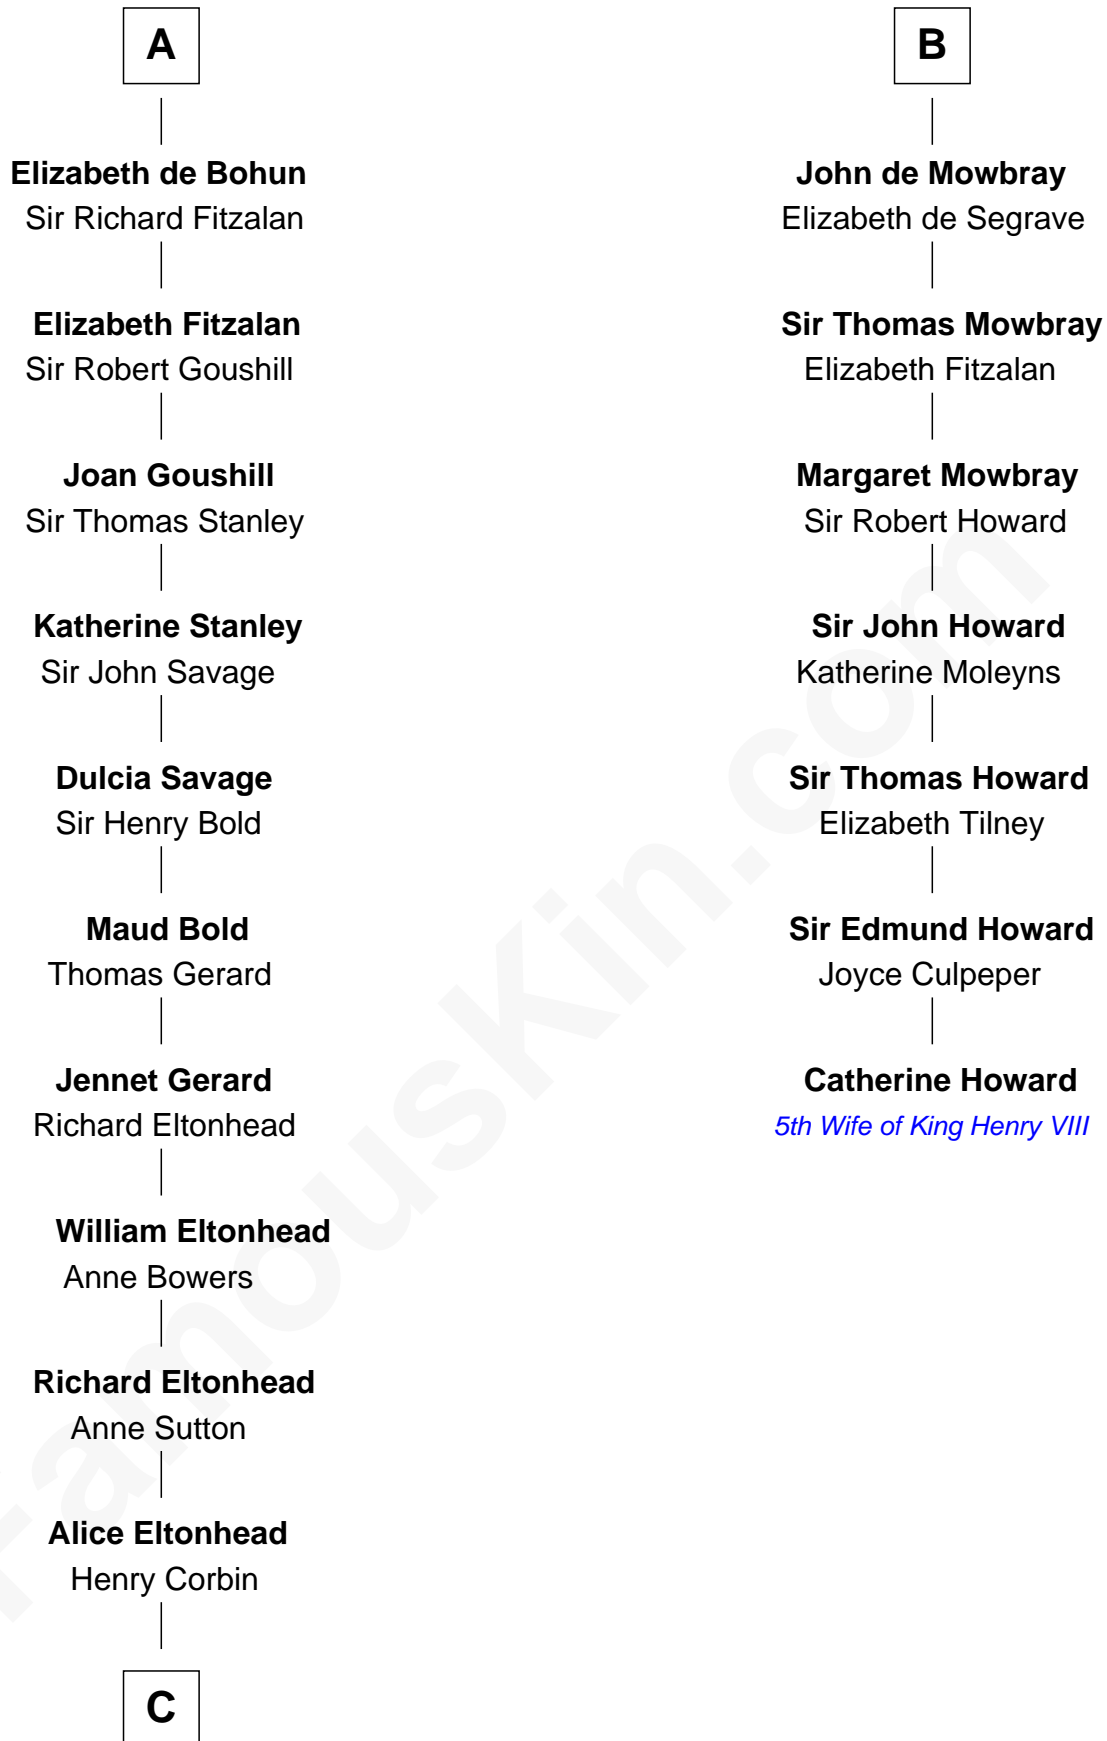

# FamousKin.com Relationship Chart of

**General Robert E. Lee**

*Confederate Army - U.S. Civil War*

13th cousin 8 times removed of

**Catherine Howard**

*5th Wife of King Henry VIII*

**Gilbert Fitzgilbert de Clare**

Isabel de Beaumont

**C**

—  
**Laetitia Corbin**

Richard Lee

—  
**Henry Lee**

Mary Bland

—  
**Col. Henry Lee**

Lucy Grymes