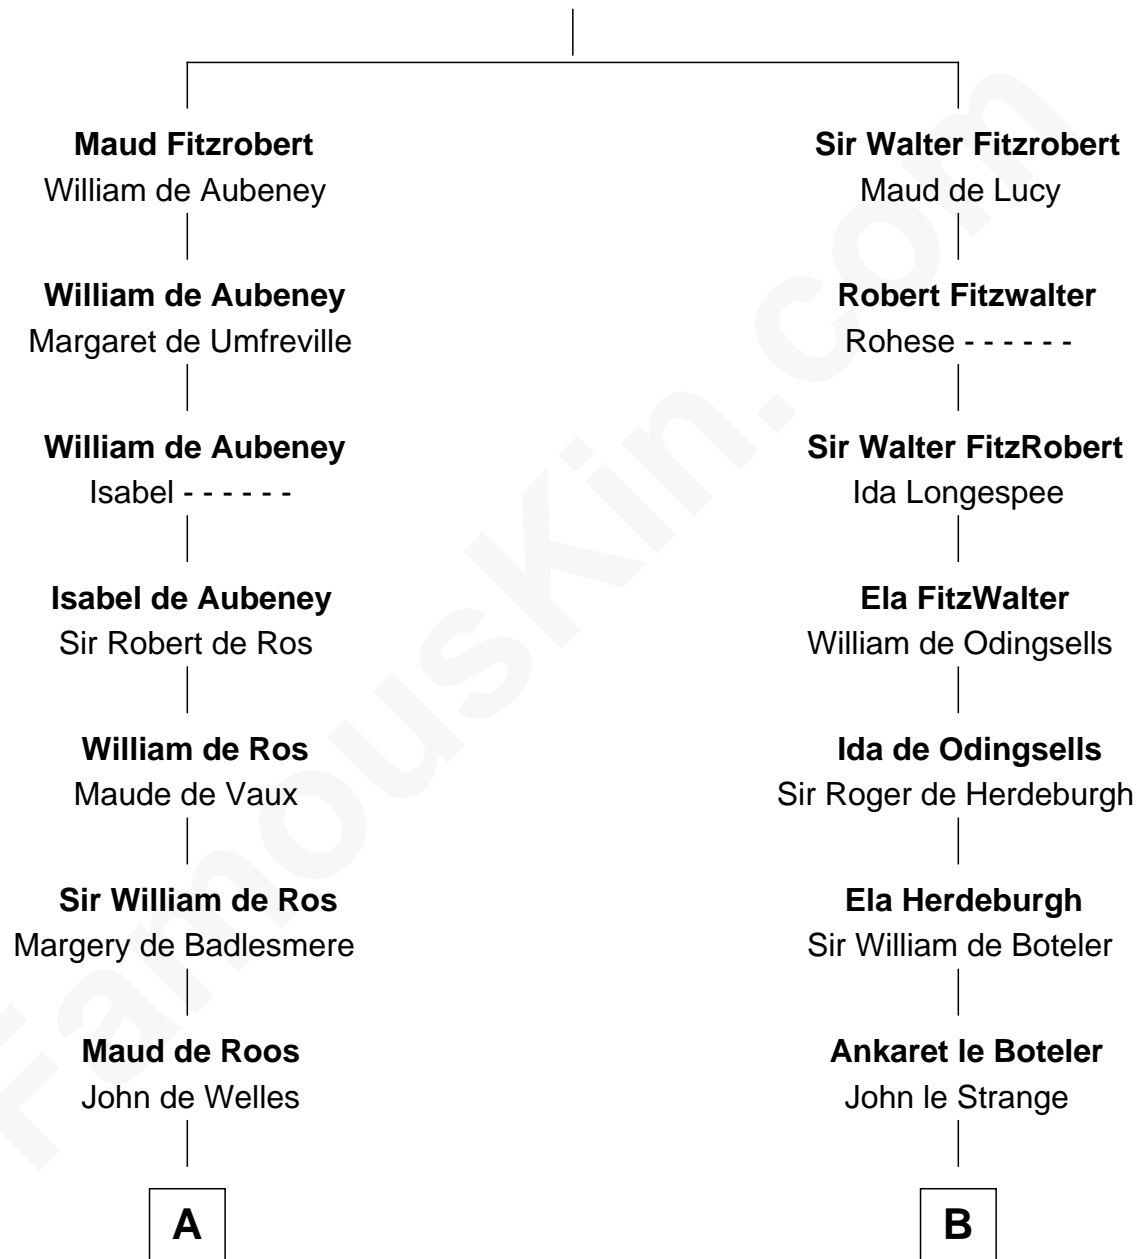

# FamousKin.com Relationship Chart of

**General Robert E. Lee**

*Confederate Army - U.S. Civil War*

13th cousin 8 times removed of

**Catherine Howard**

*5th Wife of King Henry VIII*

**Robert Fitzrichard**

Maud de St. Liz

**C**

**Elizabeth Todd**  
Augustine Moore

**Col. Bernard Moore**  
Anne Catherine Spotswood

**Anne Butler Moore**  
Charles Carter

**Anne Hill Carter**  
Maj. Gen. Henry Lee

**General Robert E. Lee**  
*Confederate Army - U.S. Civil War*