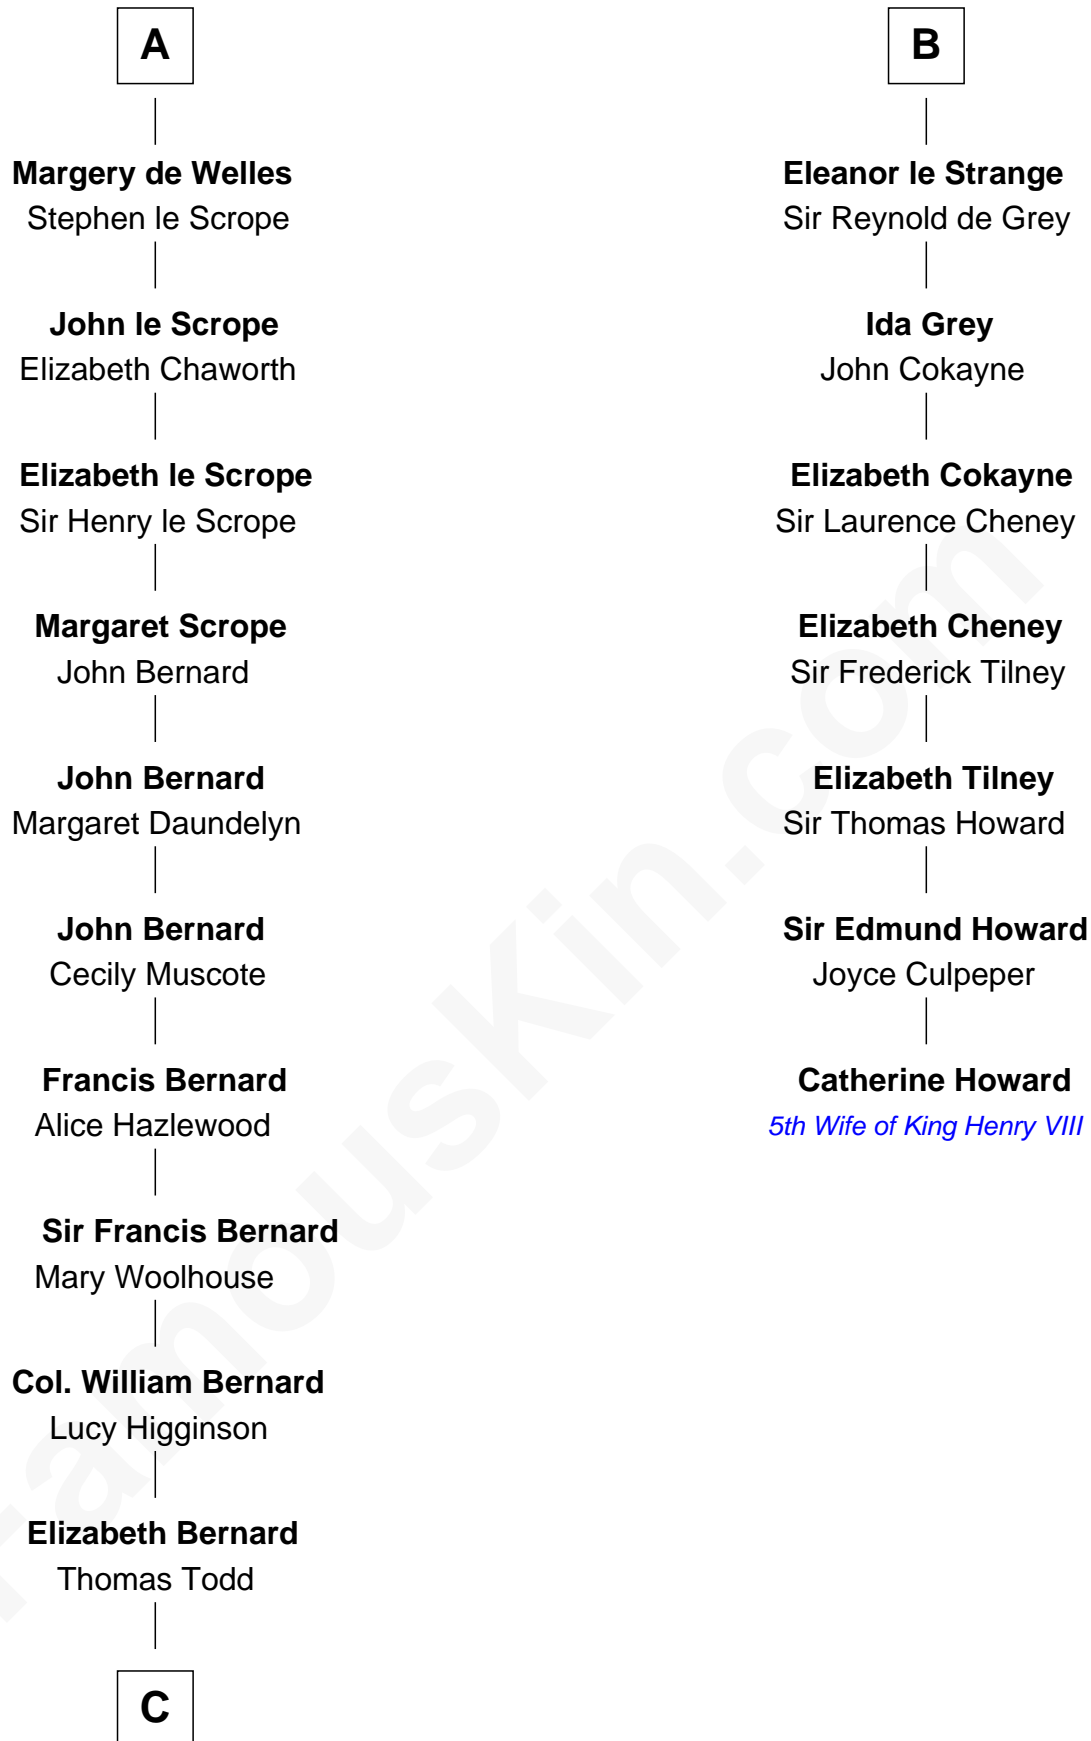

# FamousKin.com Relationship Chart of

**General Robert E. Lee**

*Confederate Army - U.S. Civil War*

13th cousin 8 times removed of

**Catherine Howard**

*5th Wife of King Henry VIII*

**Robert Fitzrichard**

Maud de St. Liz

**C**

**Elizabeth Todd**  
Augustine Moore

**Col. Bernard Moore**  
Anne Catherine Spotswood

**Anne Butler Moore**  
Charles Carter

**Anne Hill Carter**  
Maj. Gen. Henry Lee

**General Robert E. Lee**  
*Confederate Army - U.S. Civil War*