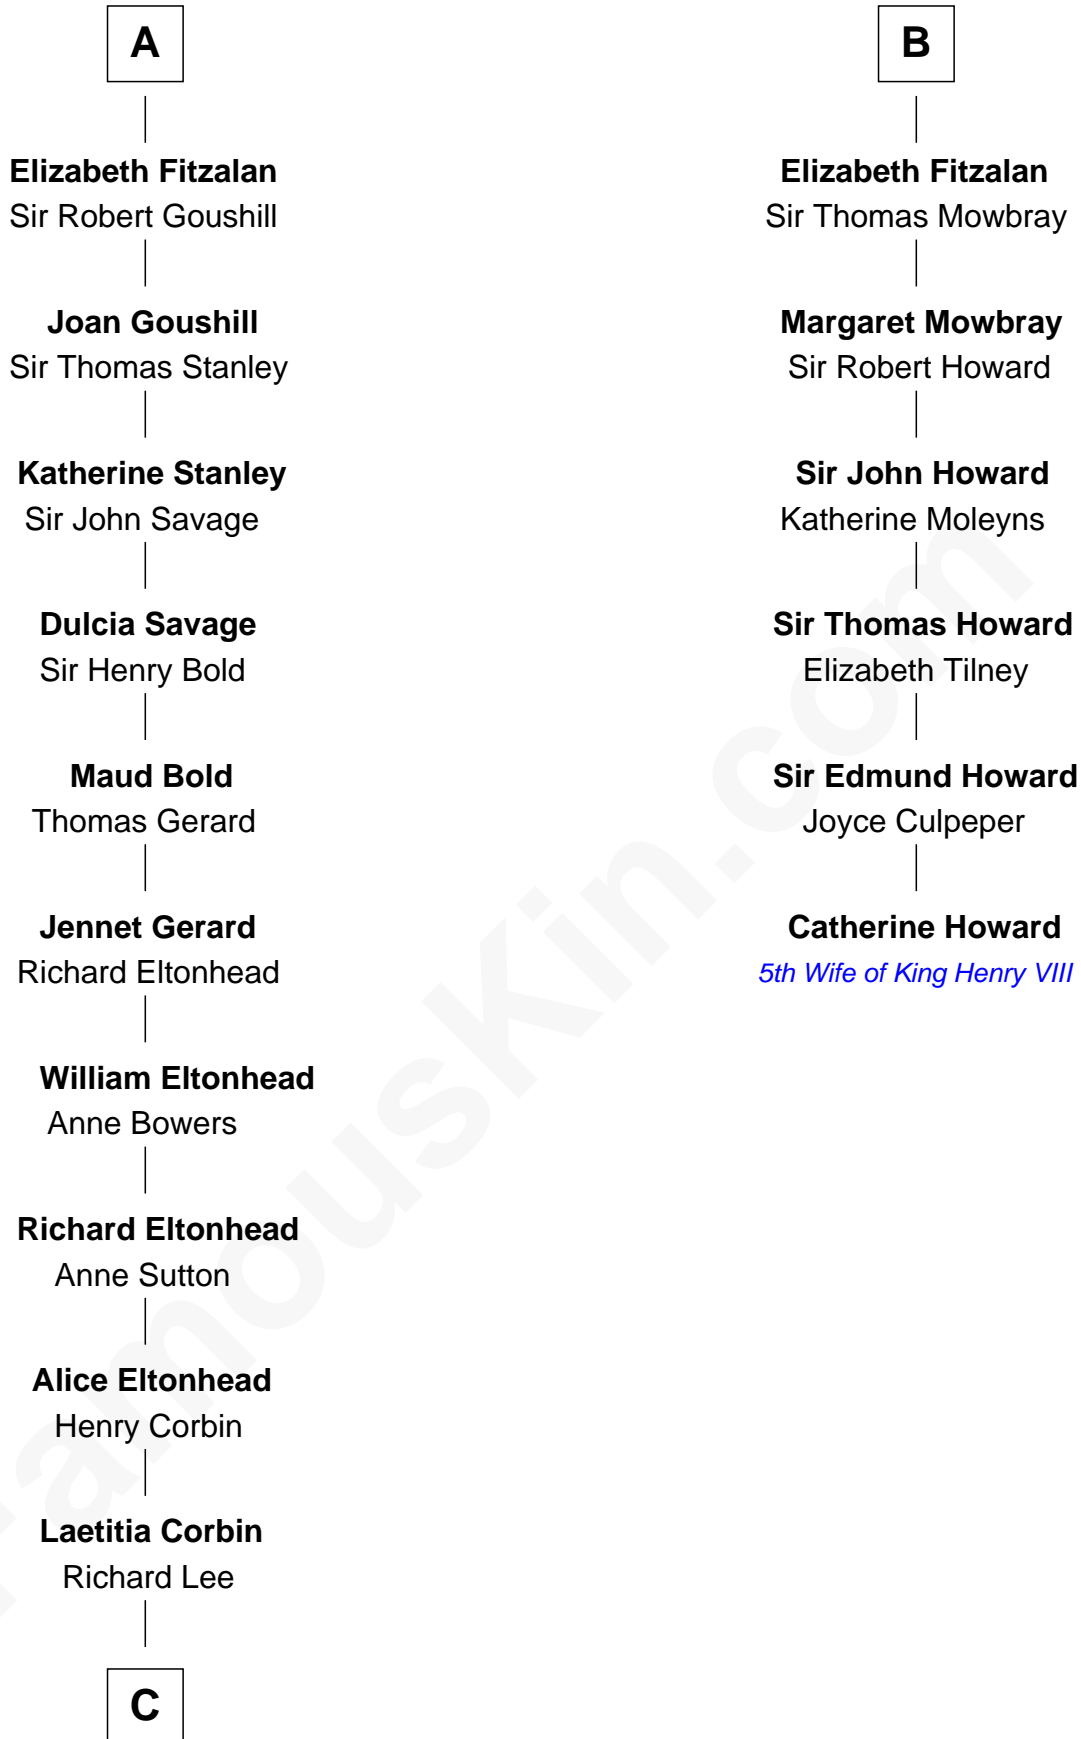

# FamousKin.com Relationship Chart of

**General Robert E. Lee**

*Confederate Army - U.S. Civil War*

12th cousin 8 times removed of

**Catherine Howard**

*5th Wife of King Henry VIII*

**Robert de Bermingham**

**C**

Henry Lee  
Mary Bland

Col. Henry Lee  
Lucy Grymes

Maj. Gen. Henry Lee  
Anne Hill Carter

General Robert E. Lee  
*Confederate Army - U.S. Civil War*

FamousKin.com