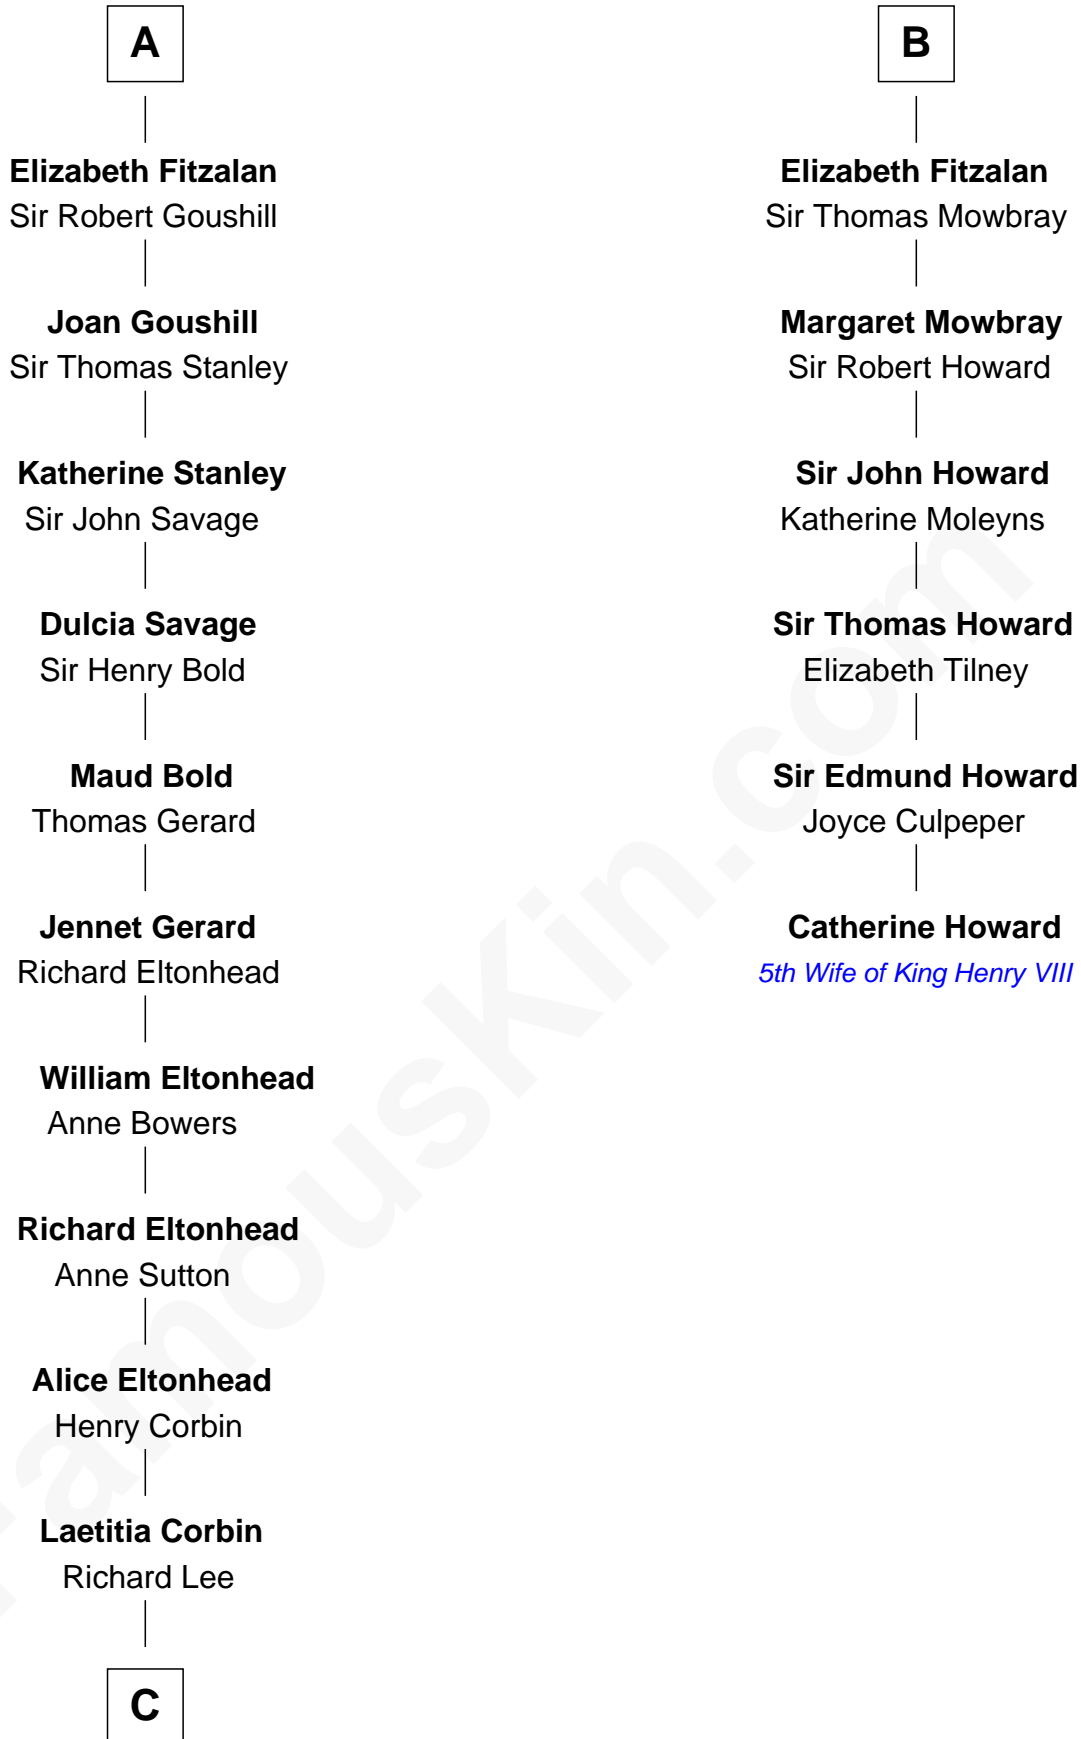

FamousKin.com Relationship Chart of

General Robert E. Lee

Confederate Army - U.S. Civil War

12th cousin 8 times removed of

Catherine Howard

5th Wife of King Henry VIII

C

Henry Lee
Mary Bland

Col. Henry Lee
Lucy Grymes

Maj. Gen. Henry Lee
Anne Hill Carter

General Robert E. Lee
Confederate Army - U.S. Civil War

FamousKin.com