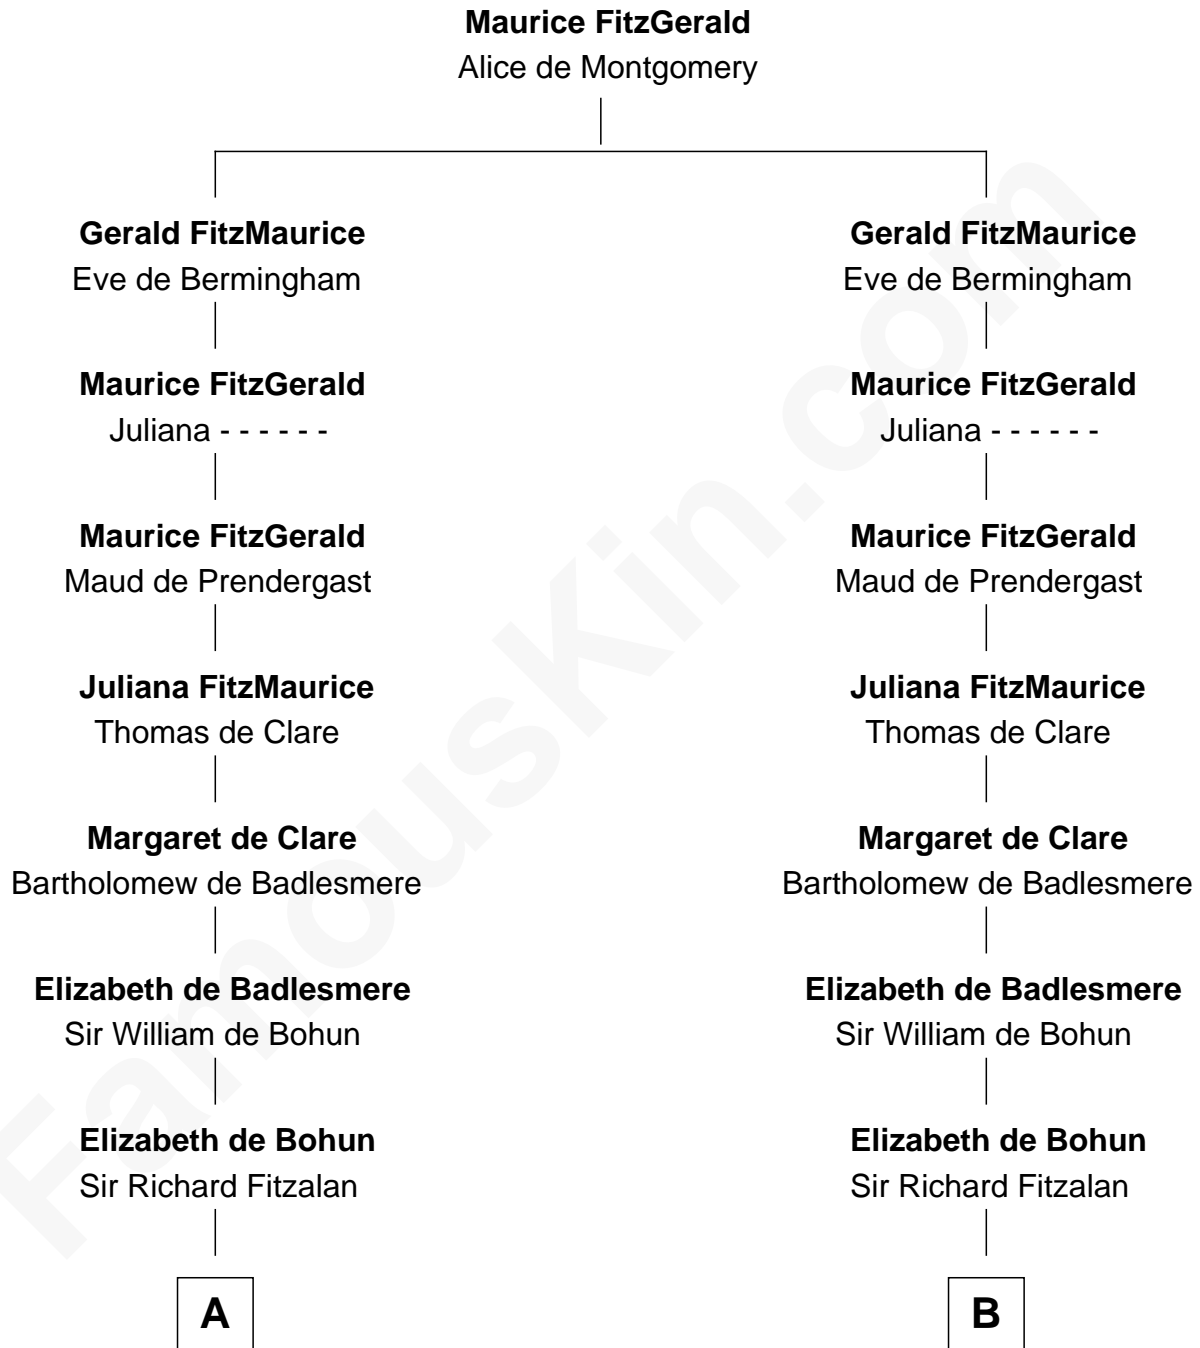

FamousKin.com Relationship Chart of

General Robert E. Lee

Confederate Army - U.S. Civil War

12th cousin 8 times removed of

Catherine Howard

5th Wife of King Henry VIII

C

Henry Lee
Mary Bland

Col. Henry Lee
Lucy Grymes

Maj. Gen. Henry Lee
Anne Hill Carter

General Robert E. Lee
Confederate Army - U.S. Civil War

FamousKin.com